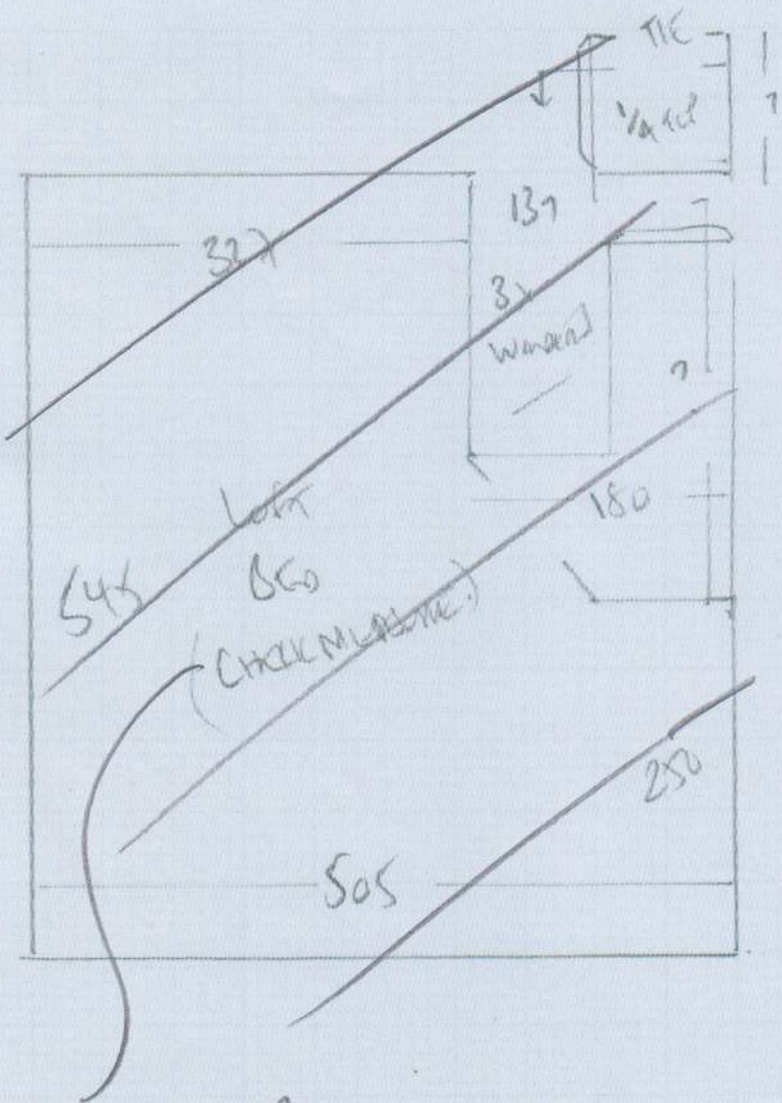

lmrcarpet  
 Job No: F25326  
 Name: TOYNBEE  
 Address: 21 GRACEDOME ROAD  
 SW16 6SW  
 Tel:  
 Sheet: 1 of 4

Tivenham  
 Coler 914

RAW 850 x 400  
 MARRON 650 465 x 400  
 ZAC'S 650 360 x 400  
 850 RAW 650 375 x 400  
 SIMS Run 425 x 400  
2475 x 400

99m<sup>2</sup>

Left 650  
 600 x 500

30m<sup>2</sup>

WINDOWS 1, 2 & 3 TEMPLATE ON SITE  
 FOR TALKO RUNNER

Job No: F25326  
Name: TOYNBEE  
Address: 21 GRAYSTONE ROAD  
SW16 6SW  
Tel:  
Sheet: 2 of 4

Newer list  
Floor on  
BOTTOM STEP +  
BULLNOSE

- w1 70x90
- w2 80x110
- w3 70x90 550
- 91 beam?
- 47x82 corners
- 1/2 47x95

S/W  
Ali  
CARPETS W/D

S/W  
Ali  
CARPETS W/D

f 25326  
 TOWN BEE  
 21 GRADE A E LAD  
 SW 66 SW

3 or 4

DO NOT CARPET  
 THIS  
 CORNER

To have  
 Old/w  
 SIX ISS

137 } 55-  
 45 x 79 } 60cm  
 } corner  
 \*\*

F25326  
 TURNBEE  
 21 GARDEN ROAD  
 SWILKBUSH

4 of 4

BASE on 35m<sup>2</sup>  
 THESE SIZES OFF  
 PLANS - AS NO STAIRS  
 IN NET TO GET INTO  
 LEFT ROOM.