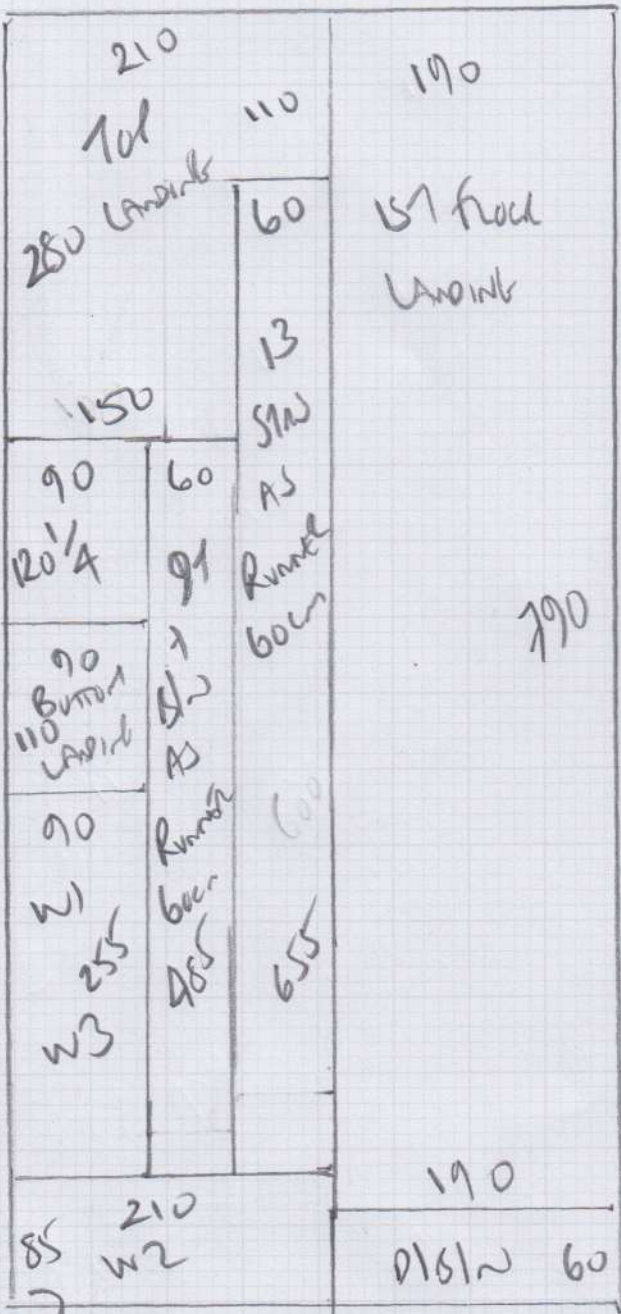

lmrcarpet  
 Job No: F25326  
 Name: TOYNBEE  
 Address: 21 GRACEDOME ROAD  
 SW16 6SW  
 Tel:  
 Sheet: 1 of 4

Tivenham  
 Coler 914

RAW 850 x 400  
 MARRON 650 465 x 400  
 ZAC'S 650 360 x 400  
 850 RAW 650 375 x 400  
 SIMS Run 425 x 400  
2475 x 400

99m<sup>2</sup>

Left 650  
 600 x 500

30m<sup>2</sup>

WINDOWS 1, 2 & 3 TEMPLATE ON SITE  
 FOR TALKO RUNNER

Job No: F25326  
Name: TOYNBEE  
Address: 21 GRAYSTONE ROAD  
SW16 6SW  
Tel:  
Sheet: 2 of 4

Newer list  
Floor on  
BOTTOM STEP +  
BULLNOSE

- w1 70x90
- w2 80x110
- w3 70x90 550
- 91 beam?
- 47x82 corners
- 1/2 47x95

S/W  
Ali  
CARPETS W/D

S/W  
Ali  
CARPETS W/D

f 25326  
 TOWN BEE  
 21 GRADE A E LAD  
 SW 66 SW

3 or 4

DO NOT CARPET  
 THIS  
 CORNER

To have  
 Old/w  
 SIX ISS

137 } 55-  
 45 x 79 } 60cm  
 } corner  
 \*\*

F25326  
 TURNBEE  
 21 GARDEN ROAD  
 SWILKBUSH

4 of 4

BASE on 35m<sup>2</sup>  
 THESE SIZES OFF  
 PLANS - AS NO STAIRS  
 IN NET TO GET INTO  
 LEFT ROOM.