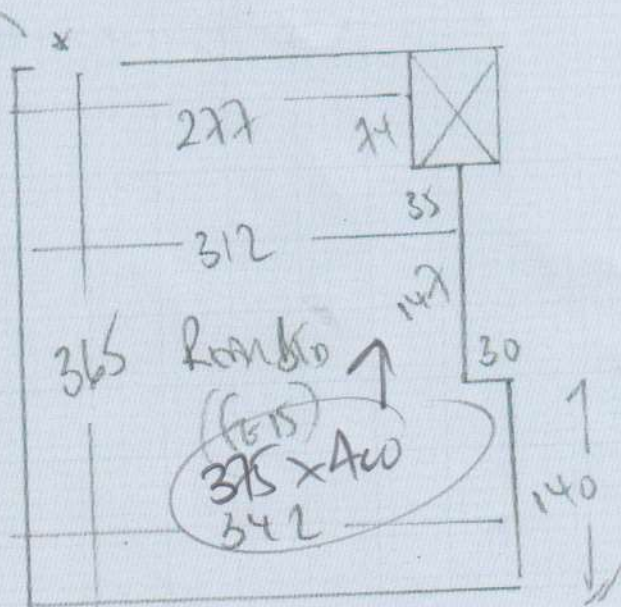

lmrcarpet  
 Job No: F25326  
 Name: TOYNBEE  
 Address: 21 GRACEDOME ROAD  
 SW16 6SW  
 Tel:  
 Sheet: 1 of 4

Tivenham  
 Coler 914

RAW 850 x 400  
 MARRON 650 465 x 400  
 ZAC'S 650 360 x 400  
 850 RAW 650 375 x 400  
 SIMS Run 425 x 400  
2475 x 400

99m<sup>2</sup>

Left 650  
 600 x 500

30m<sup>2</sup>

WINDOWS 1, 2 & 3 TEMPLATE ON SITE  
 FOR TALKO RUNNER

Job No: F25326  
Name: TOYNBEE  
Address: 21 GRAYSTONE ROAD  
SW16 6SW  
Tel:  
Sheet: 2 of 4

Newer list  
Floor on  
BOTTOM STEP +  
BULLNOSE

- w1 70x90
- w2 80x110
- w3 70x90 550
- 91 beam?
- 47x82 corners
- 1/2 47x95

S/W  
Ali  
CARPETS W/D

S/W  
Ali  
CARPETS W/D

f 25326  
 TOWN BEE  
 21 GRADE A E LAD  
 SW 66 SW

3 or 4

DO NOT CARPET  
 THIS  
 CORNER

To have  
 Old/w  
 SIX ISS

137 } 55-  
 45 x 79 } 60cm  
 } corner  
 \*\*

F25326  
 TURNBEE  
 21 GARDEN ROAD  
 SWILKBUSH

4 of 4

BASE on 35m<sup>2</sup>  
 THESE SIZES OFF  
 PLANS - AS NO STAIRS  
 IN NET TO GET INTO  
 LEFT ROOM.