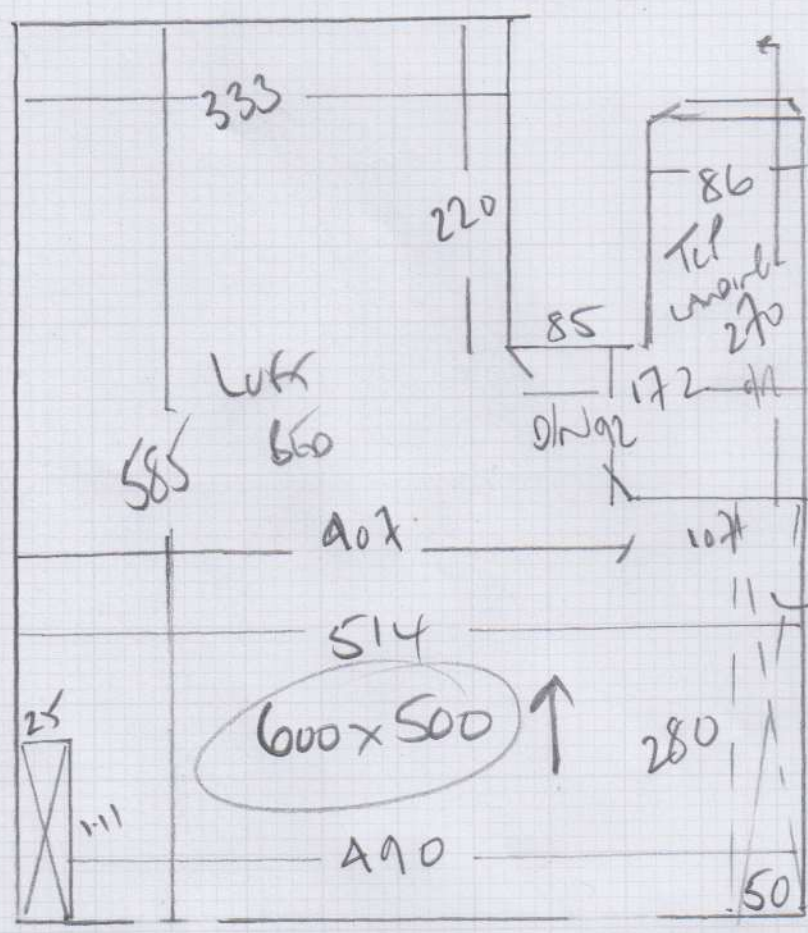

lmrcarpet  
 Job No: F25326  
 Name: TOYNBEE  
 Address: 21 GRACEDOME ROAD  
 SW16 6SW  
 Tel:  
 Sheet: 1 of 4

Tivenham  
 Coler 914

RAW 850 x 400  
 MARRON 650 465 x 400  
 ZAC'S 650 360 x 400  
 850 RAW 650 375 x 400  
 SIMS Run 425 x 400  
2475 x 400

99m<sup>2</sup>

Left 650  
 600 x 500

30m<sup>2</sup>

WINDOWS 1, 2 & 3 TEMPLATE ON SITE  
 FOR TALKO RUNNER

Job No: F25326  
Name: TOYNBEE  
Address: 21 GRAYSTONE ROAD  
SW16 6SW  
Tel:  
Sheet: 2 of 4

Newer list  
Floor on  
BOTTOM STEP +  
BULLNOSE

- w1 70x90
- w2 80x110
- w3 70x90 550
- 91 beam?
- 47x82 corners
- 1/2 47x95

S/W  
Ali  
CARPETS W/D

S/W  
Ali  
CARPETS W/D

f 25326  
 TOWN BEE  
 21 GRADE A E LAD  
 SW 66 SW

3 or 4

DO NOT CARPET  
 THIS  
 CORNER

To have  
 Old/w  
 SIX ISS

137 } 55-  
 45 x 79 } 60cm  
 } corner  
 \*\*

F25326  
 TURNBEE  
 21 GARDEN ROAD  
 SWILKBUSH

4 of 4

BASE on 35m<sup>2</sup>  
 THESE SIZES OFF  
 PLANS - AS NO STAIRS  
 IN NET TO GET INTO  
 LEFT ROOM.