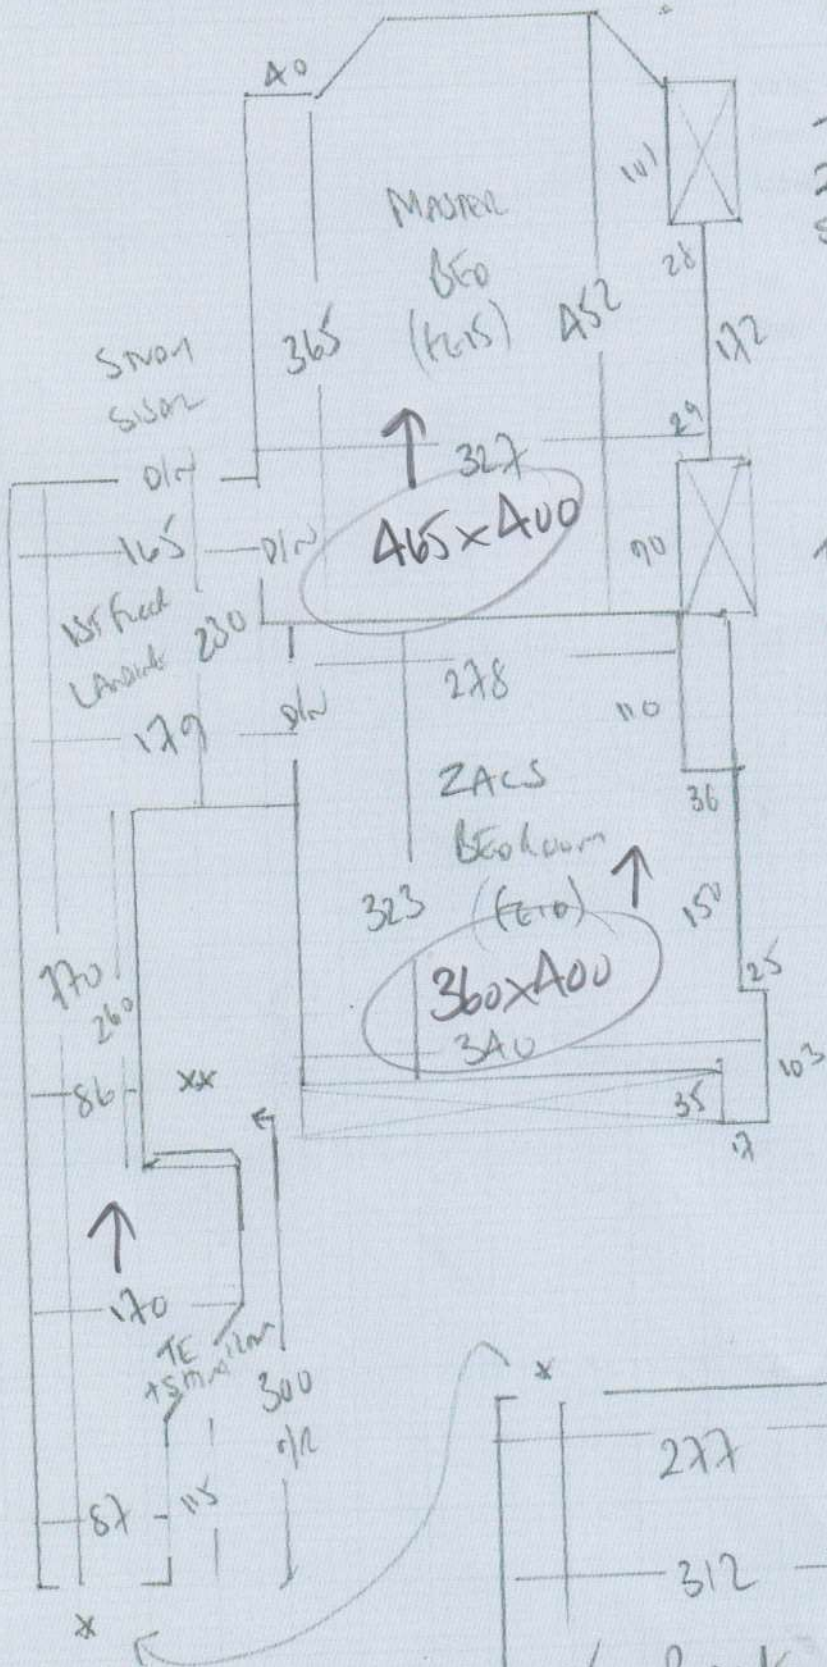

lmrcarpet  
 Job No: F25326  
 Name: TOYNBEE  
 Address: 21 GRACEDOME ROAD  
 SW16 6SW  
 Tel:  
 Sheet: 1 of 4

Tivenham  
 Coler 914

RAW 850 x 400  
 MARRON 650 465 x 400  
 ZAC'S 650 360 x 400  
 850 RAW 650 375 x 400  
 SIMS Run 425 x 400  
2475 x 400

99m<sup>2</sup>

Left 650  
 600 x 500

30m<sup>2</sup>

WINDOWS 1, 2 & 3 TEMPLATE ON SITE  
 FOR TALKO RUNNER

Job No: F25326  
Name: TOYNBEE  
Address: 21 GRAYSTONE ROAD  
SW16 6SW  
Tel:  
Sheet: 2 of 4

Newer list  
Floor on  
BOTTOM STEP +  
BULLNOSE

- w1 70x90
- w2 80x110
- w3 70x90 550
- 91 beam?
- 47x82 corners
- 1/2 47x95

S/W  
Ali  
CARPETS W/D

S/W  
Ali  
CARPETS W/D

f 25326  
 TOWN BEE  
 21 GRADE A E LAD  
 SW 66 SW

3 or 4

DO NOT CARPET  
 THIS  
 CORNER

To have  
 Old/w  
 SIX ISS

137 } 55-  
 45 x 79 } 60cm  
 } corner  
 \*\*

F25326  
 TURNBEE  
 21 GARDEN ROAD  
 SWILKBUSH

4 of 4

BASE on 35m<sup>2</sup>  
 THESE SIZES OFF  
 PLANS - AS NO STAIRS  
 IN NET TO GET INTO  
 LEFT ROOM.