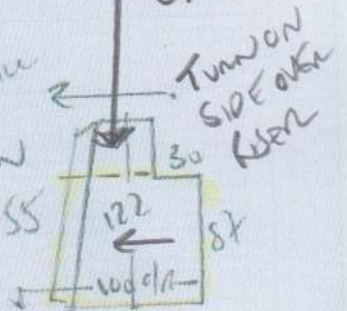

- w1 70x90
- w2 80x110
- w3 70x90 550
- 91 beam?
- 47x82 corners
- 1/2 47x95

S/W  
Ali  
CARPETS W/D

S/W  
Ali  
CARPETS W/D

f 25326  
 TOWN BEE  
 21 GRADE A E LAD  
 SW 66 SW

3 or 4

DO NOT CARPET  
 THIS  
 CORNER

To have  
 Old/w  
 SIX ISS

137 } 55-  
 45 x 79 } 60cm  
 } corner  
 \*\*

F25326  
 TURNBEE  
 21 GARDEN ROAD  
 SWILKBUSH

4 of 4

BASE on 35m<sup>2</sup>  
 THESE SIZES OFF  
 PLANS - AS NO STAIRS  
 IN NET TO GET INTO  
 LEFT ROOM.