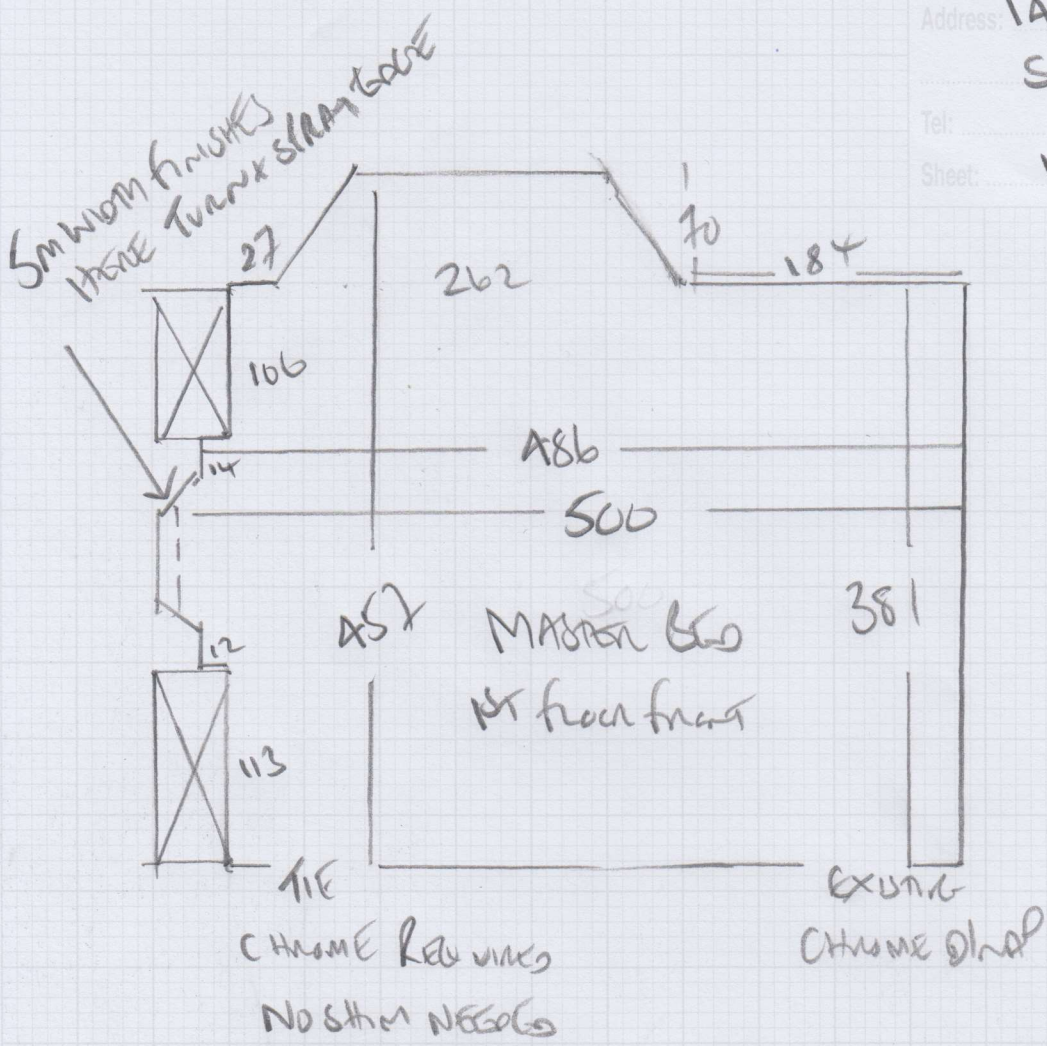

mrcarpet  
 Job No: F2547A  
 Name: DOUGLAS - PENNANT  
 Address: 1A NINE STREET  
 Sub land  
 Tel:  
 Sheet: 1 of 1

VALENCA  
 Coral VAL-410 (112 SUEAL)

470 x 500

23.50m<sup>2</sup>

**F25474****4th call of 4****Notes for Measure****Estimator: Colin****Mrs P Douglas-Pennant, 14 Niton Street****Date of Measure: Wed, 25 Jan 17****At: 12.30-1pm****Site Address:**14 Niton Street  
Fulham

**Areas to be done and Description of Measure**

Bedroom

**Instructions and Estimators comments**

Valance VAL- 410 4 &amp; 5M WIDE @ £38.50 less

**Must Read!****Not entered****Office Ref: F25474**

Mrs P Douglas-Pennant, 14 Niton Street

Date of Measure Wed, 25 Jan 17

At 12.30-1pm

Floor:  Wood / Concrete / other \_\_\_\_\_

S/edge:  Wood/Concrete/No pin/existing (if existing, allow \_\_\_ sticks to supplement where necessary)

Sticking Req'd: Yes/ No Type: Fastset/Other

Tape size:  1½" / 2" / 3" / 5"

Style:  Top taping / Side binding

Stairrods: Type \_\_\_\_\_ Nr \_\_\_\_\_ Size \_\_\_\_\_

**Must Read: Not entered**

Office Ref: F25474

Range Name MRC: **Valenca**  
 Retail Price: **£38.5**  
only when ordered from main supplier  
 Pile Content: **100% Wool**  
 Widths Available: **4.00m, 5.00m,**  
 Range Name Supplier: **Bloomsbury**  
 Supplier Name: **Telenzo**  
 Best Usage: **Heavy Domestic**  
 Tog Value: **1.6**  
 Moth Proof?:  
 Stain Protected?:  
 -  
 Secondary Supplier Name:  
 Discount Available: **10.00%**  
only when ordered from main supplier  
 Roll Price : **£32.36**  
based on manufacturer's roll size