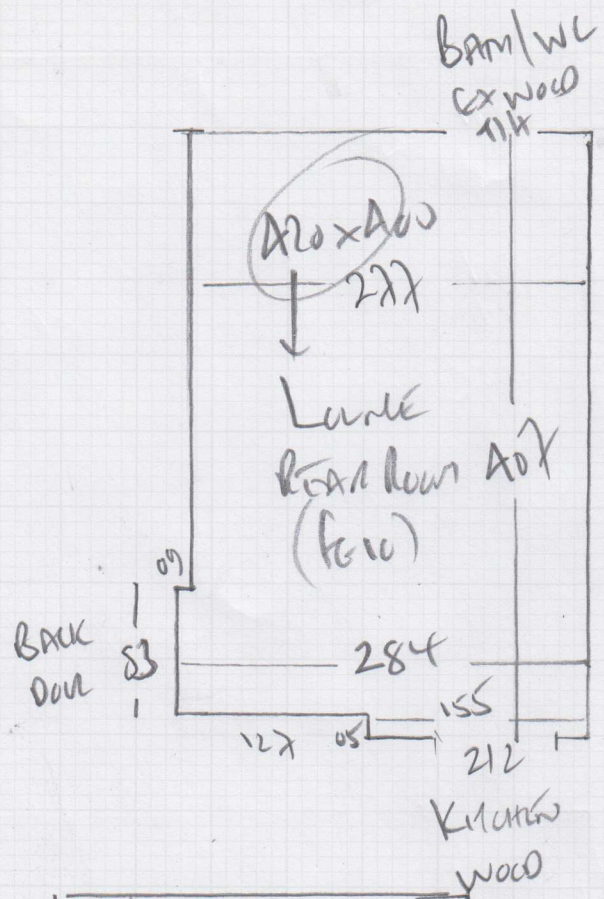

mrcarpet
 Job No: F25818
 Name: LETS DO BUSINESS
 Address: BASEMENT flat
 1 DELORME STREET
 WB QPA
 Tel: _____
 Sheet: _____ of _____

TRAMINE
 Colour to Confirm

- Lounge A20 x A00
- Bed 1 A35 x A00
- Bed 2 290 x A00
- 1145 x A00

4580m²

DOUBLE BED
 3x DOWN LANE W/ROBE WITH MIRROR
 DRESSING TABLE (2 MEN)
 CHEST OF DRAWERS

F25818

1st call of 2

Notes for Measure

Estimator: Colin

Lets Do Business, 1 Delorme Street

Date of Measure: Thu, 27 Jul 17

S/edge: Wood/Concrete No pin/existing (if existing, allow 4 sticks to supplement where necessary)

Sticking Req'd: Yes/No Type: Fastset/Other

Underlay: Re-use Existing / New required

Type: 42oz Felt / Fomalux / PU Foam / Luxury PU Foam / LowTog / Durafit

Access: Easy / Hard / 2 men req'd / 2 floor? BARRENT

Runners: Whipping / Binding (if binding, specify type)

Tape size: 1 1/2" / 2" / 3" / 5"

Style: Top taping / Side binding

Stairrods: Type _____ Nr _____ Size _____