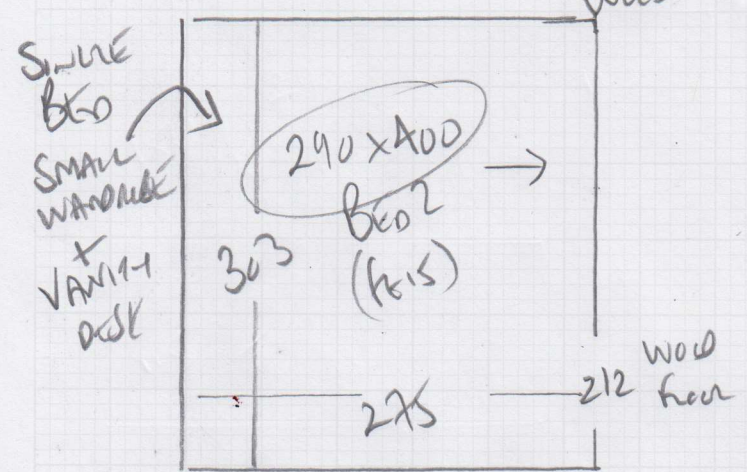

mrcarpet
 Job No: F25818
 Name: LETS DO BUSINESS
 Address: BASEMENT flat
 1 DELORME STREET
 WB QPA
 Tel: _____
 Sheet: _____ of _____

TRAMINE
 Colour to Confirm

- Lounge A20 x A00
- Bed 1 A35 x A00
- Bed 2 290 x A00
- 1145 x A00

4580m²

DOUBLE BED
 3x DOWN LANE W/ROBE WITH MIRROR
 DRESSING TABLE (2 MEN)
 CHEST OF DRAWERS

F25818

1st call of 2

Notes for Measure

Estimator: Colin

Lets Do Business, 1 Delorme Street

Date of Measure: Thu, 27 Jul 17

BASEMENT FLAT

W6 8DS

Customer Address:

206 Fulham Palace Road
Fulham
LONDON

W6 9PA

Email:
enquiries@l-d-b.co.uk

Areas to be done and Description of Measure

Lounge & 2 bedrooms

Access: Easy / Hard / 2 men req'd / 2 floor? BARRENT

Runners: Whipping / Binding (if binding, specify type)

Tape size: 1 1/2" / 2" / 3" / 5"

Style: Top taping / Side binding

Stairrods: Type _____ Nr _____ Size _____