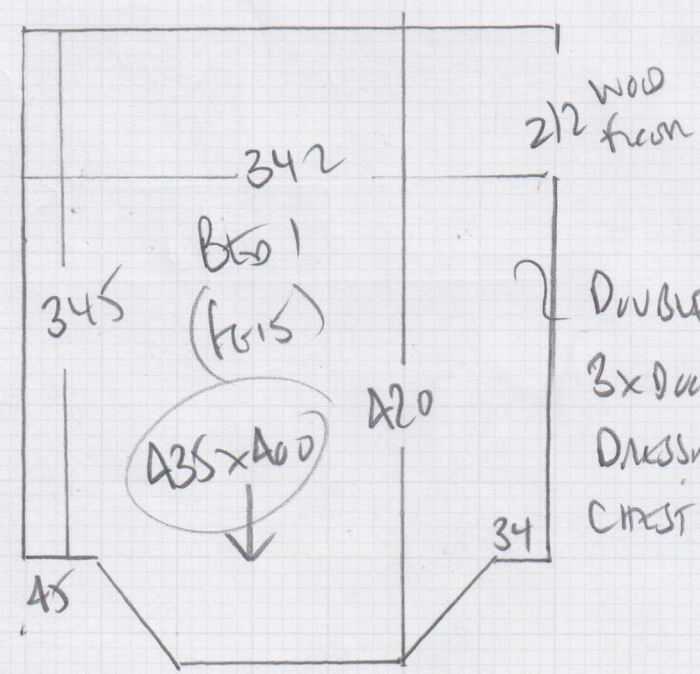

mrcarpet
 Job No: F25818
 Name: LETS DO BUSINESS
 Address: BASEMENT flat
 1 DELORME STREET
 WB QPA
 Tel: _____
 Sheet: _____ of _____

TRAMINE
 Colour to Confirm

- Lounge A20 x A00
- Bed 1 A35 x A00
- Bed 2 290 x A00
- 1145 x A00

4580m²

DOUBLE BED
 3x DOWN LANE W/ROBE WITH MIRROR
 DRESSING TABLE (2 MEN)
 CHEST OF DRAWERS

F25818

1st call of 2

Notes for Measure

Estimator: Colin

Lets Do Business, 1 Delorme Street

Date of Measure: Thu, 27 Jul 17

BASEMENT FLAT

W6 8DS

Customer Address:

206 Fulham Palace Road
Fulham
LONDON

W6 9PA

Email:
enquiries@l-d-b.co.uk

Areas to be done and Description of Measure

Lounge & 2 bedrooms

Access: Easy / Hard / 2 men req'd / 2 floor? BARRENT

Runners: Whipping / Binding (if binding, specify type)

Tape size: 1 1/2" / 2" / 3" / 5"

Style: Top taping / Side binding

Stairrods: Type _____ Nr _____ Size _____