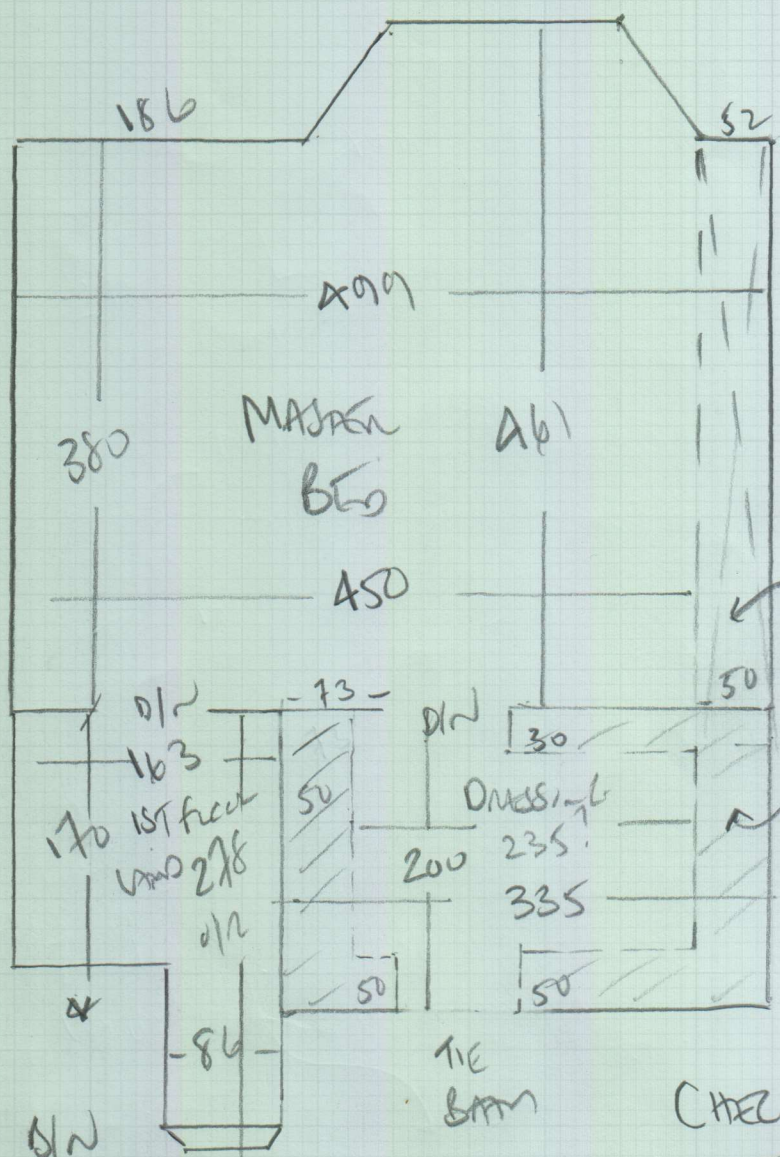

Row 1 1040 x 500

Row 2 780 x 500

MATERIAL 1040 175 x 500

2295 x 500

11475m²

ORDER 2500 x 500 x for Row price

MUST BE CAREFUL MEASURED!!

ONLY SEND WANS UP WHEN ORIGINALLY MEASURED

Products windowed NOT in NET
 MAYBE FEBRUARY MARCH
 BEFORE THEY ARE INSTALLED?

51
 45 x 76
 W 65 x 90
 NOT INSTALLED YES?
 MADE UP + SITTING
 IN REAR BED AT PRESENT

SUGGEST TO CUSTOMER
 TO CHECK MEASURE IN FEB?

2019

Job No: F2680X
 Name: SCARBOROUGH
 Address: 47 EIMS CRESCENT
 SW4 8QE
 Tel:
 Sheet: 4 of 4

Preliminary floor plan
 Wardrobes not in yet!!
 — = = =

CHECK MASINE IN FEB? 2019
 = = = =

60cm
 Runner }
 45 x 70
 111 41
 45 x 78 41 x 79

Ms Eliza Scarborough, 49 Elms Crescent

Date of Measure: Tue, 18 Dec 18

At: 10am - 11am 9002930

Site Address:
49 Elms Crescent

Customer Address:
49 Elms Crescent

LONDON SW4 8QE

LONDON SW4 8QE

CONTACT: As customer details