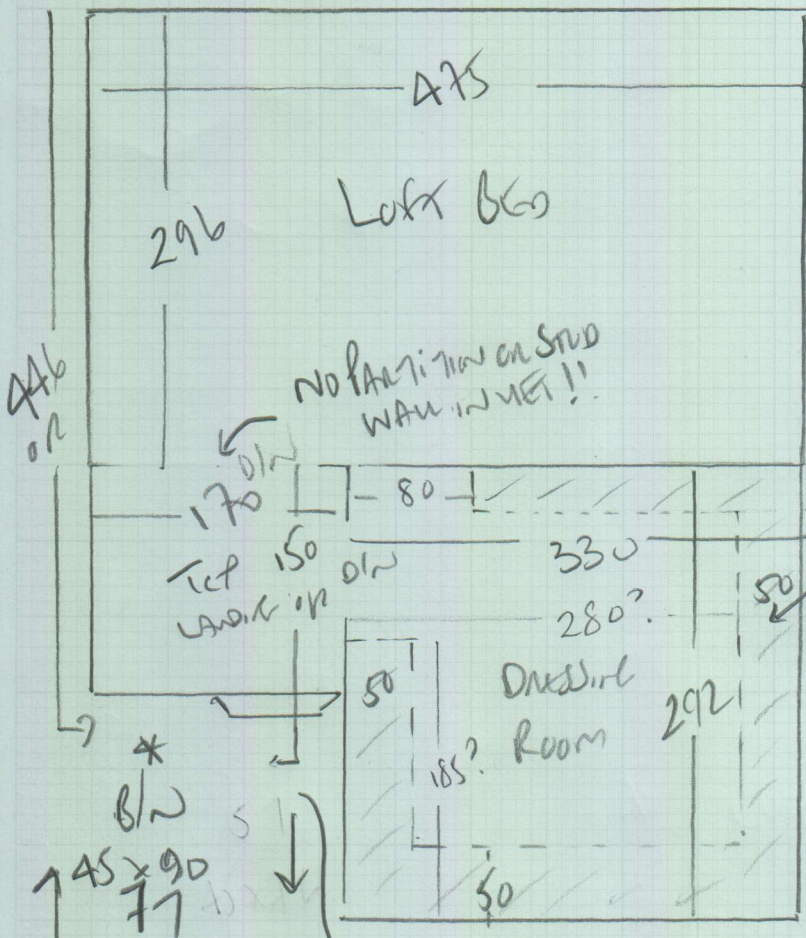

Row 1 1040 x 500

Row 2 780 x 500

MATERIAL 1040 175 x 500

2295 x 500

11475m²

ORDER 2500 x 500 x for Row price

MUST BE CAREFUL MEASURED!!

ONLY SEND WANS UP WHEN ORIGINALLY MEASURED

Products windowed NOT in NET
 MAYBE FEBRUARY MARCH
 BEFORE THEY ARE INSTALLED?

51
 45 x 76
 W 65 x 90
 NOT INSTALLED YES?
 MADE UP + SITTING
 IN REAR BED AT PRESENT

SUGGEST TO CUSTOMER
 TO CHECK MEASURE IN FEB?

2019

Job No: F2680X
 Name: SCARBOROUGH
 Address: 47 EIMS CRESCENT
 SW4 8QE
 Tel:
 Sheet: 4 of 4

Preliminary floor plan
 Wardrobes not in yet!!
 — = = =

CHECK MASINE IN FEB? 2019
 = = = =

60cm
 Runner }
 45 x 70
 111 41
 45 x 78 41 x 79

Ms Eliza Scarborough, 49 Elms Crescent

Date of Measure: Tue, 18 Dec 18

At: 10am - 11am 9002930

Site Address:
49 Elms Crescent

Customer Address:
49 Elms Crescent

LONDON SW4 8QE

LONDON SW4 8QE

CONTACT: As customer details