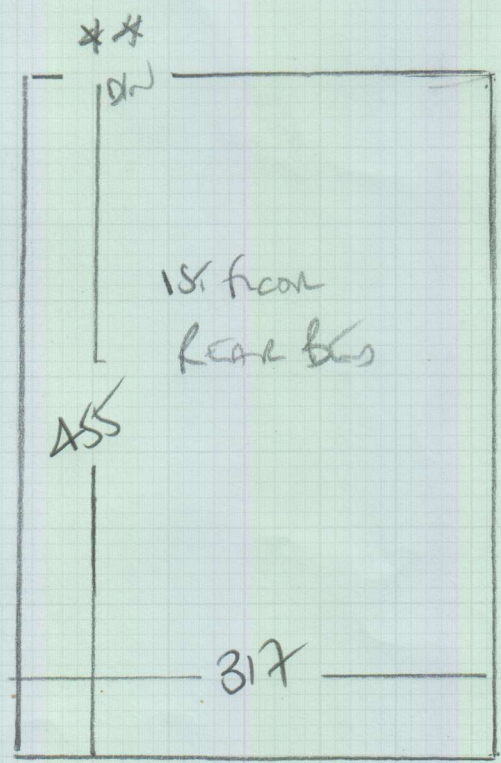

Row 1 1040 x 500

Row 2 780 x 500

MATERIAL 1040 175 x 500

2295 x 500

11475m²

ORDER 2500 x 500 x for Row price

MUST BE CAREFUL MEASURED!!

ONLY SEND WANS UP WHEN ORIGINALLY MEASURED

Products windowed NOT in NET
 MAYBE FEBRUARY MARCH
 BEFORE THEY ARE INSTALLED?

51
 45 x 76
 W 65 x 90
 NOT INSTALLED YES?
 MADE UP + SITTING
 IN REAR BED AT PRESENT

SUGGEST TO CUSTOMER
 TO CHECK MEASURE IN FEB?

2019

Job No: F2680X
 Name: SCARBOROUGH
 Address: 47 EIMS CRESCENT
 SW4 8QE
 Tel:
 Sheet: 4 of 4

Preliminary floor plan
 Wardrobes not in yet!!
 — = = =

CHECK MASINE IN FEB? 2019
 = = = =

60cm
 Runner }
 45 x 70
 111 41
 45 x 78 41 x 79

Ms Eliza Scarborough, 49 Elms Crescent

Date of Measure: Tue, 18 Dec 18

At: 10am - 11am 9002930

Site Address:
49 Elms Crescent

Customer Address:
49 Elms Crescent

LONDON SW4 8QE

LONDON SW4 8QE

CONTACT: As customer details