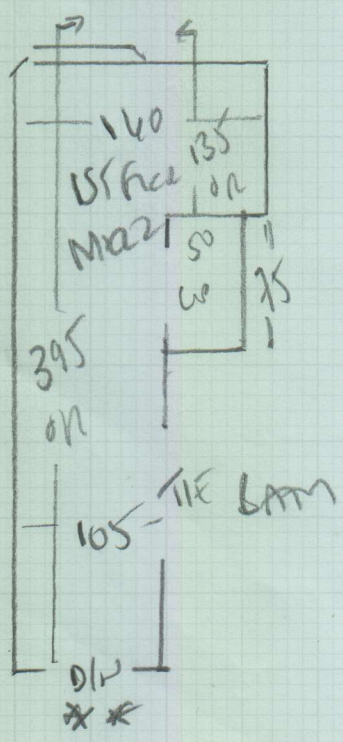

Row 1 1040 x 500

Row 2 780 x 500

MATERIAL 1040 175 x 500

2295 x 500

11475m²

ORDER 2500 x 500 x for Row price

MUST BE CAREFUL MEASURED!!

ONLY SEND WANS UP WHEN ORIGINALLY MEASURED

Products windowed NOT in NET
 MAYBE FEBRUARY MARCH
 BEFORE THEY ARE INSTALLED?

51
 45 x 76
 W 65 x 90
 NOT INSTALLED YES?
 MADE UP + SITTING
 IN REAR BED AT PRESENT

SUGGEST TO CUSTOMER
 TO CHECK MEASURE IN FEB?

2019

Job No: F2680X
 Name: SCARBOROUGH
 Address: 47 EIMS CRESCENT
 SW4 8QE
 Tel:
 Sheet: 4 of 4

Preliminary floor plan
 Wardrobes not in yet!!
 — = = =

CHECK MASINE IN FEB? 2019
 = = = =

60cm
 Runner }
 45 x 70
 111 41
 45 x 78 41 x 79

Ms Eliza Scarborough, 49 Elms Crescent

Date of Measure: Tue, 18 Dec 18

At: 10am - 11am 9002930

Site Address:
49 Elms Crescent

Customer Address:
49 Elms Crescent

LONDON SW4 8QE

LONDON SW4 8QE

CONTACT: As customer details