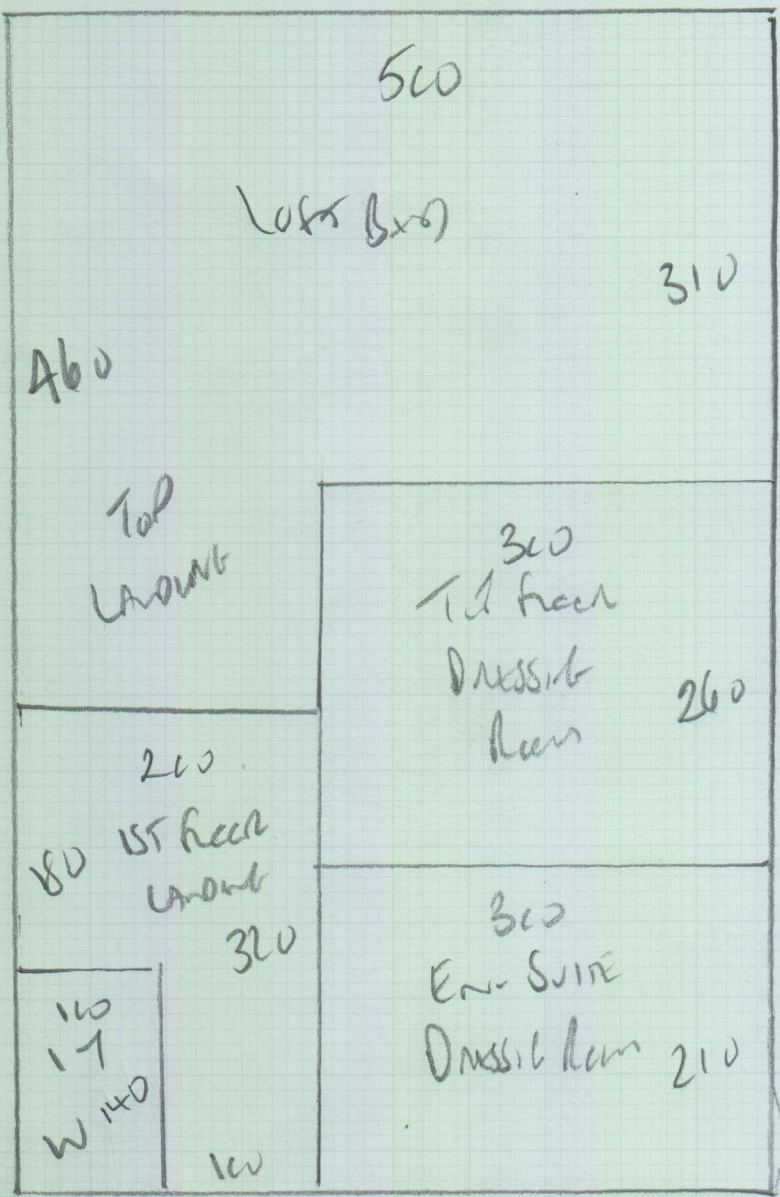

Row 1 1040 x 500

Row 2 780 x 500

MATERIAL 1040 175 x 500

2295 x 500

11475m²

ORDER 2500 x 500 x for Row price

MUST BE CAREFUL MEASURED!!

ONLY SEND WANS UP WHEN ORIGINALLY MEASURED

mrcarpets
 Job No: f26807
 Name: SCARBOROUGH
 Address: A9 ELM CROSSLAND
 SW4 8AE
 Tel:
 Sheet: 24A

Basin
 Crown 022

MUST BE CHECK MEASURED!!

GAMES STORE

Job No: f26807
 Name: SCARBOROUGH
 Address: 49 ELS CHURCH
 SW4 8QE
 Tel:
 Sheet: 3 of 4

2019

Job No: F2680X
 Name: SCARBOROUGH
 Address: 47 EIMS CRESCENT
 SW4 8QE
 Tel:
 Sheet: 4 of 4

Preliminary floor plan
 Wardrobes not in yet!!
 — = = =

CHECK MASINE IN FEB? 2019
 = = = =

60cm
 Runner }
 45 x 70
 111 41
 45 x 78 41 x 79

Ms Eliza Scarborough, 49 Elms Crescent

Date of Measure: Tue, 18 Dec 18

At: 10am - 11am 9002930

Site Address:
49 Elms Crescent

Customer Address:
49 Elms Crescent

LONDON SW4 8QE

LONDON SW4 8QE

CONTACT: As customer details