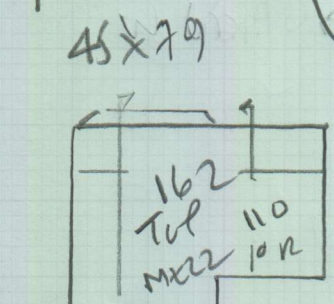

Row 1 1040 x 500

Row 2 780 x 500

MATERIAL 1040 175 x 500

2295 x 500

11475m²

ORDER 2500 x 500 x for Row price

MUST BE CAREFUL MEASURED!!

ONLY SEND WANS UP WHEN ORIGINALLY MEASURED

Products windowed NOT in NET
 MAYBE FEBRUARY MARCH
 BEFORE THEY ARE INSTALLED?

51
 45 x 76
 W 65 x 90
 NOT INSTALLED YES?
 MADE UP + SITTING
 IN REAR BED AT PRESENT

SUGGEST TO CUSTOMER
 TO CHECK MEASURE IN FEB?

2019

Job No: F2680X
 Name: SCARBOROUGH
 Address: 47 EIMS CRESCENT
 SW4 8QE
 Tel:
 Sheet: 4 of 4

Preliminary floor plan
 Wardrobes not in yet!!
 — = = =

CHECK MASINE IN FEB? 2019
 = = = =

60cm
 Runner }
 45 x 70
 111 41
 45 x 78 41 x 79

Ms Eliza Scarborough, 49 Elms Crescent

Date of Measure: Tue, 18 Dec 18

At: 10am - 11am 9002930

Site Address:
49 Elms Crescent

Customer Address:
49 Elms Crescent

LONDON SW4 8QE

LONDON SW4 8QE

CONTACT: As customer details