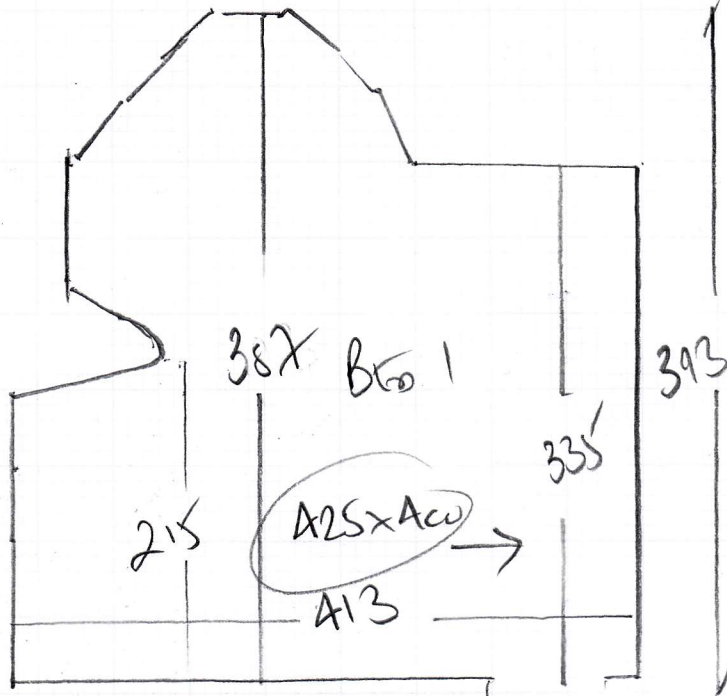

F26922
 AGAR
 16 GARIBURDO
 W/4 GAS

T.H.H. → WOOD THRESHOLDS TO BE

T.H.H. → INSULATED BY OTHERS
 LEAVE CARPET LAMB IN
 EACH DOORWAY + TAIL

BEG 1 425 x 400
 BEG 2 325 x 400
 750 x 400

30m²

F26922**3rd call of 3****Notes for Measure****Estimator: Colin****Mr Max Agar, 1b Glazebury Road****Date of Measure: Mon, 25 Feb 19****At: 11am - 12pm****Site Address:****1b Glazebury Road****Customer Address:***1b Glazebury Road***LONDON****W14 9AS***LONDON**W14 9AS***CONTACT: As customer details**

Mobile

Home

Office

07775-860686**Email:**

maxagar@icloud.com

Areas to be done and Description of Measure

Measure 2 bedrooms

Instructions and Estimators comments

Fineloo FLO-495 with 10mm PU Foam - Fitting Monday 4th March 2019

Must Read!**Call Max ½ hour before measure****Office Ref: F26922**

Mr Max Agar, 1b Glazebury Road

Date of Measure Mon, 25 Feb 19

At 11am - 12pm

Must Read: Call Max 1/2 hour before measure

Office Ref: F26922