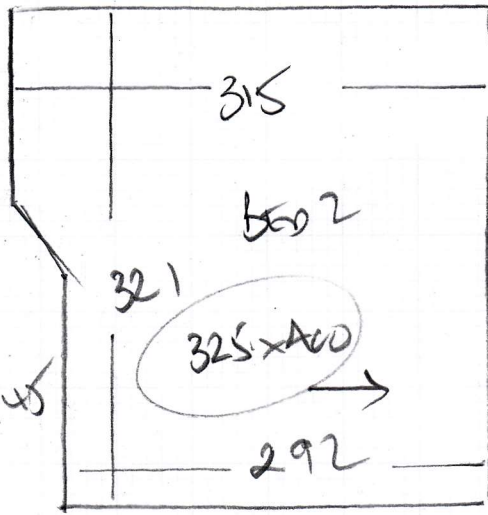

F26922
 AGAR
 16 GARIBURDO
 W/4 GAS

T.H.H. → WOOD THRESHOLDS TO BE

T.H.H. → INSULATED BY OTHERS
 LEAVE CARPET LAMB IN
 EACH DOORWAY + TAIL

BEG 1 425 x 400
 BEG 2 325 x 400
 750 x 400

30m²

F26922**3rd call of 3****Notes for Measure****Estimator: Colin****Mr Max Agar, 1b Glazebury Road****Date of Measure: Mon, 25 Feb 19****At: 11am - 12pm****Site Address:****1b Glazebury Road****Customer Address:***1b Glazebury Road***LONDON****W14 9AS***LONDON**W14 9AS***CONTACT: As customer details**

Mobile

Home

Office

07775-860686**Email:**

maxagar@icloud.com

Areas to be done and Description of Measure

Measure 2 bedrooms

Instructions and Estimators comments

Fineloo FLO-495 with 10mm PU Foam - Fitting Monday 4th March 2019

Must Read!**Call Max ½ hour before measure****Office Ref: F26922**

Mr Max Agar, 1b Glazebury Road

Date of Measure Mon, 25 Feb 19

At 11am - 12pm

Must Read: Call Max 1/2 hour before measure

Office Ref: F26922