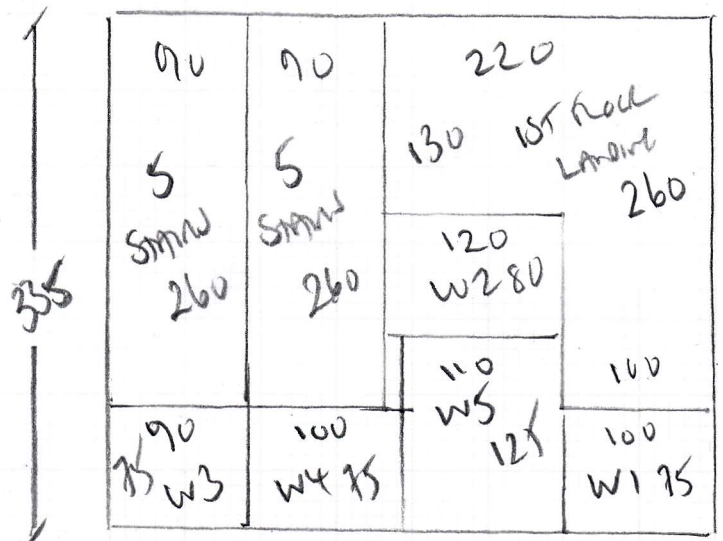

F27082
 LETS DO BUSINESS
 16 WEST KEN CURVE
 6017H VILLAS
 W14 9AA

1Ker
 6 Door Wkade
 2x1m 2x50cm UNITS

2 BEAS LANDIN 9 STAIRS

b601 630 x 400
 b602 320 x 400
 Land 335 x 400
1185 x 400

4740m²

71
 45 x 74
 W1 62 x 82
 W2 73 x 105
 W3 65 x 72
 21
 45 x 75
 W4 68 x 90
 W5 80 x 106
 To Hall

F27082

1st call of 3

Notes for Measure

Estimator: Colin

Lets Do Business, 16 West Kensington Court

Date of Measure: Mon, 3 Jun 19

At: AM

Site Address:

Tape size: 1½" / 2" / 3" / 5"

Style: Top taping / Side binding

Stairrods: Type _____ Nr _____ Size _____

Must Read: Keys at Lets Do Business office