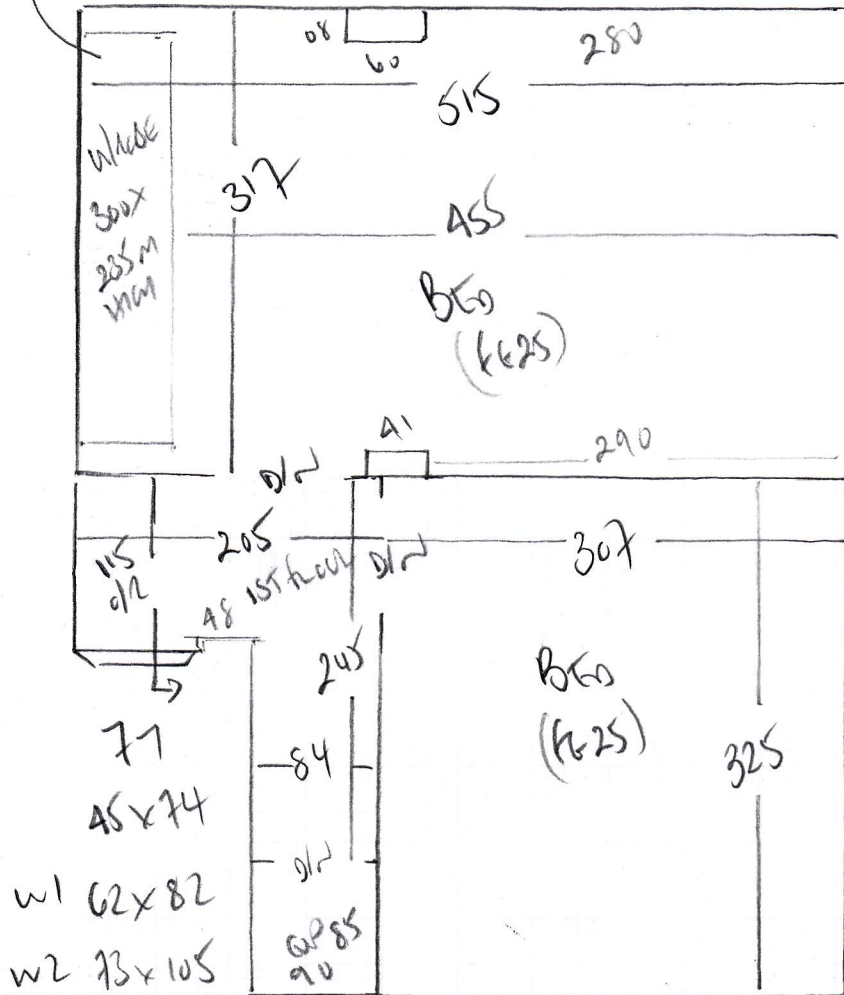

F27082
 LETS DO BUSINESS
 16 WEST KEN CURVE
 6017H VILLAS
 W14 9AA

1Ker
 6 Door Wkade
 2x1m 2x50cm UNITS

2 BEAS LANDIN 9 STAIRS

b601 630 x 400
 b602 320 x 400
 Land 335 x 400
1185 x 400

4740m²

71
 45 x 74
 W1 62 x 82
 W2 73 x 105
 W3 65 x 72
 21
 45 x 75
 W4 68 x 90
 W5 80 x 106
 To Hall

F27082

1st call of 3

Notes for Measure

Estimator: Colin

Lets Do Business, 16 West Kensington Court

Date of Measure: Mon, 3 Jun 19

At: AM

Site Address:

Office Ref: F27082

Lets Do Business, 16 West Kensington Court

Date of Measure Mon, 3 Jun 19

At AM

Floor: Wood / Concrete / other _____

S/edge: Wood/Concrete/No pin/existing (if existing, allow the new ___ sticks to supplement where necessary)

Tape size: 1½" / 2" / 3" / 5"

Style: Top taping / Side binding

Stairrods: Type _____ Nr _____ Size _____

Must Read: Keys at Lets Do Business office