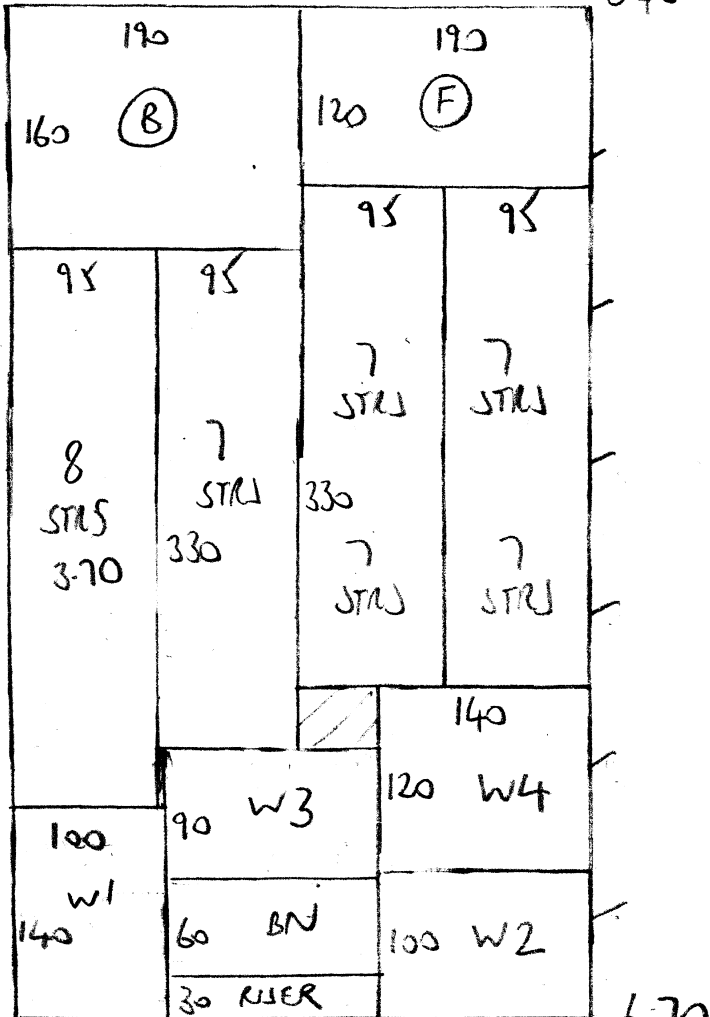

380

F27508
 MADE
 20 ALEXANDER PLACE
 SW7 2SF

640
 670

 13.10M X 3.80M