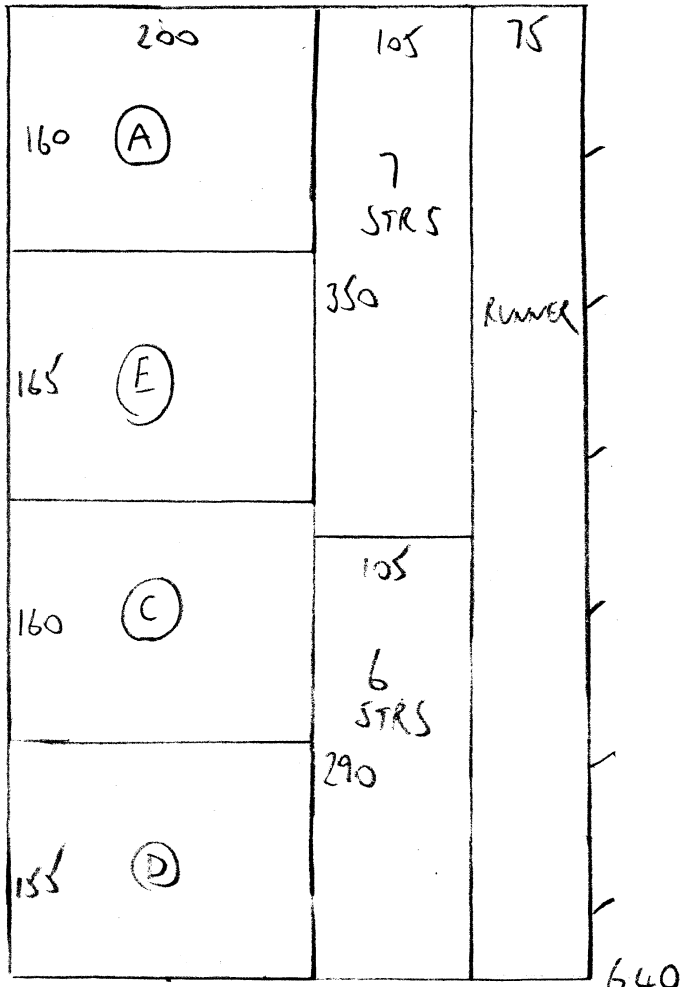

380

F27508
 MADE
 20 ALEXANDER PLACE
 SW7 2SF

640
 670

 13.10M X 3.80M