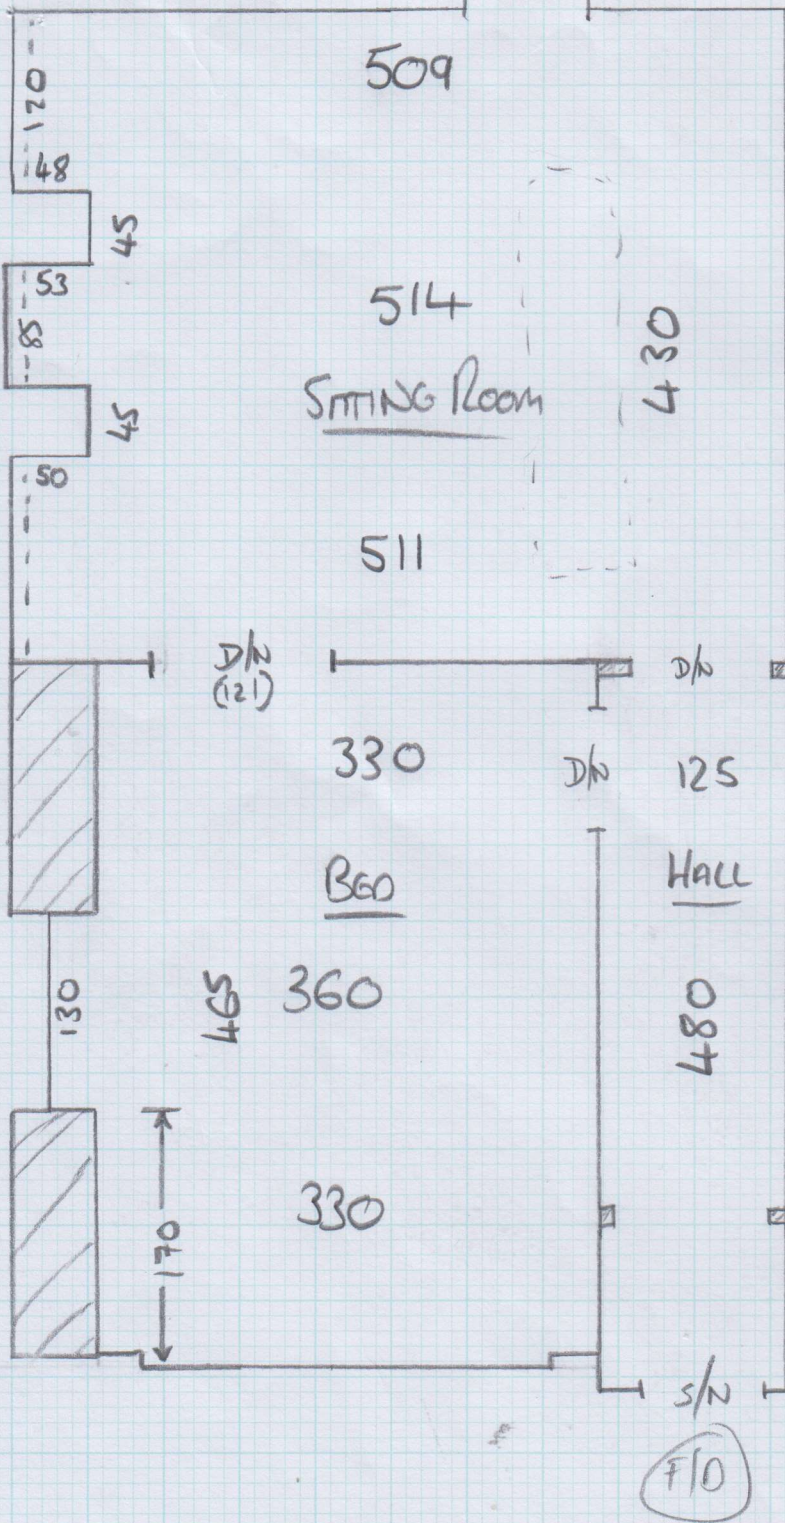

Job No: F23716
Name: PRICE
Address: 49B NETHERWOOD
RD, W14 0BL
Tel:
Sheet: 1 of 2

PLAIN LOOP

639/14

525 x 500

135 x 500

660 x 500

= 33m²

(TILES)
KITCHEN

2/2

mrcarpet
DESIGNS FOR STAIRS

Job No: F23716
Name: PRICE
Address: 49b Netherwood Ho
W14 0BL
Tel:
Sheet: 2 of 2