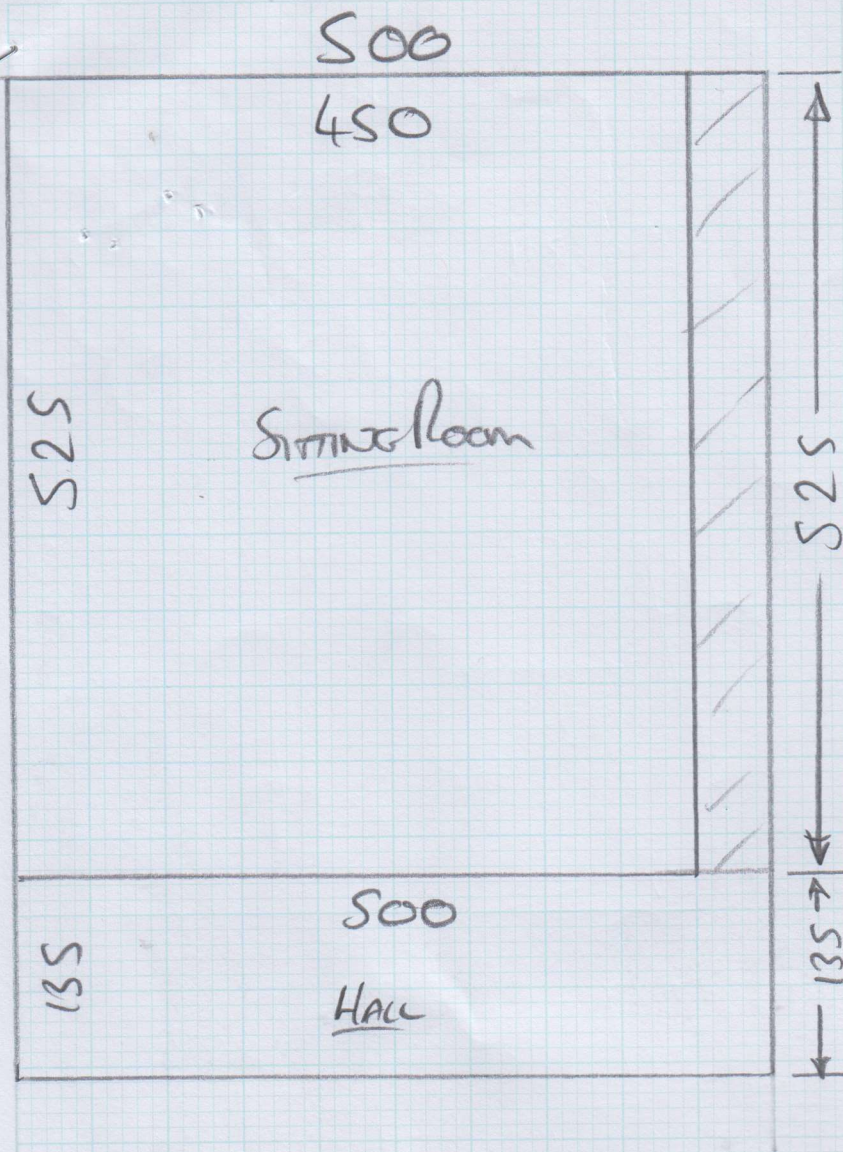

Job No: F23716
Name: PRICE
Address: 49B NETHERWOOD
RD, W14 0BL
Tel:
Sheet: 1 of 2

PLAIN LOOP

639/14

525 x 500

135 x 500

660 x 500

= 33m²

(TILES)
KITCHEN

2/2

mrcarpet
DESIGNS FOR STAIRS

Job No: F23716
Name: PRICE
Address: 49b Netherwood Ho
W14 0BL
Tel:
Sheet: 2 of 2