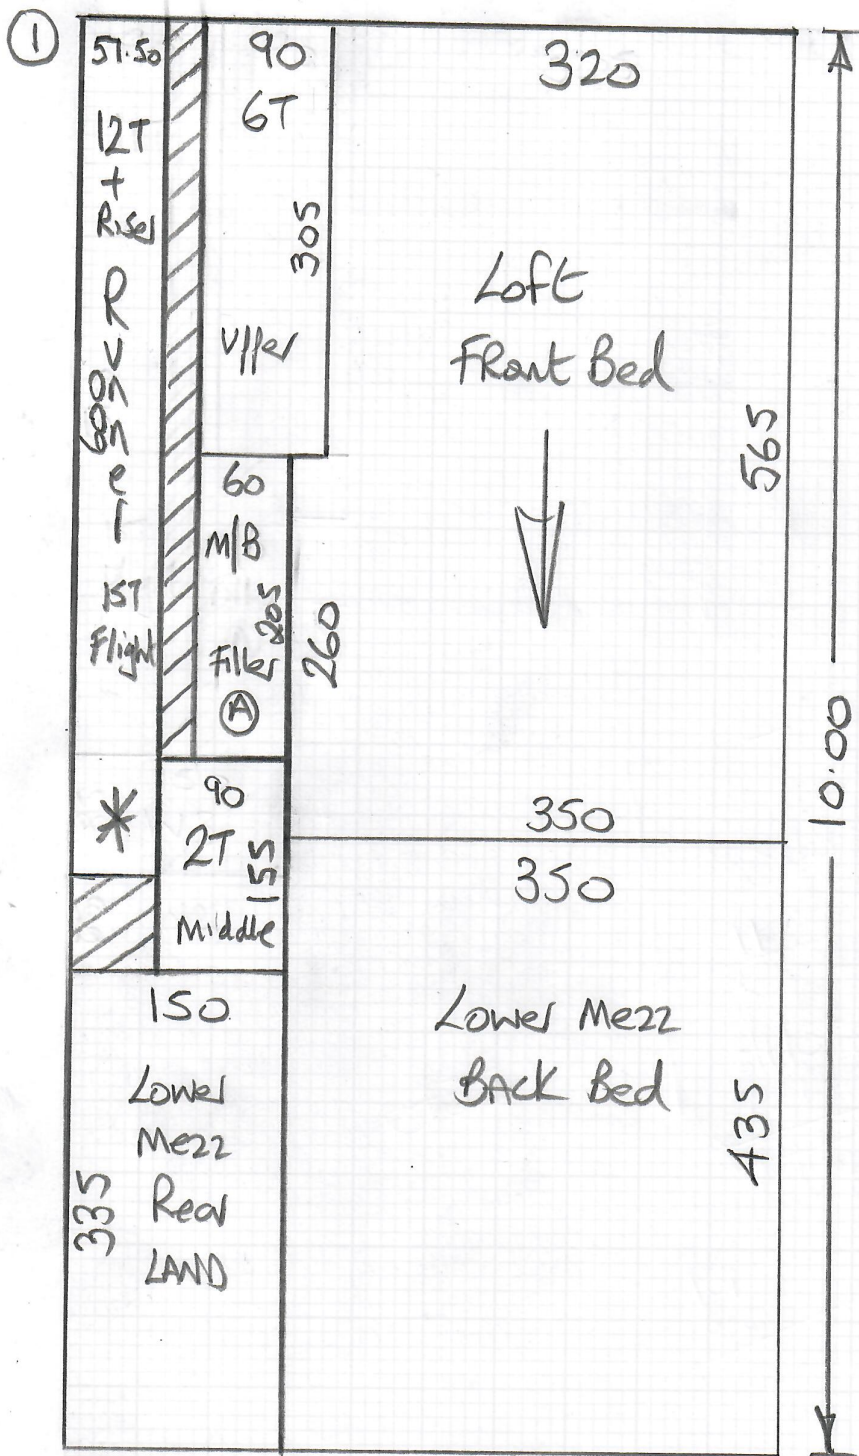

With runner to 1st flight

F27837
Grammaticas

104

Sloane Twist 42
Col. Slo - 4244

Cut Plan ① 10.00 x 5.00
Cut Plan ② 4.35 x 5.00
Cut Plan ③ 6.55 x 5.00
Cut Plan ④ 1.75 x 5.00
22.65 x 5.00
= 113.25 m²

* Cut runner to 6.00 x 57.50 cm wide building
& send for taping ASAP.

** Do not fit v/Lay under Carpet where the
Wardrobes are going to be located in the
1st floor near bedroom as theres limited headroom
* Customer to MARK W/Robe size on the floor

mrearpet

F27837

Grammaticas

204

Top floor

FRONT

mrcarpet

F27837
Grammaticas

- W1 55x86
- W2 58x112
- W3 74x111
- W4 56x77

3 of 4

Fit landing carpet up to RSJ

W/Robes
Have
Been
filled
Here
Now

uneven
Plywood

Builder
to fill
holes

Free
standing
w/robes!
to go here

Don't
put
w/robes
where
w/robes
are being
filled.

Filler
(A)
(if Required)

*
Fits as
575ocm
wide
Taped
Runner