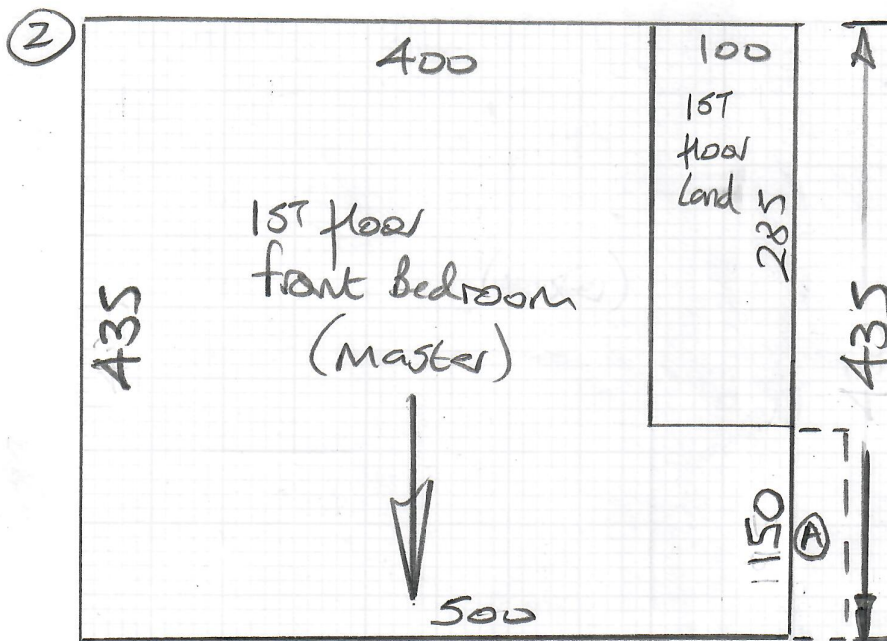

With runner to 1st flight

F27837
Grammaticas

104

Sloane Twist 42
Col. Slo - 4244

Cut Plan ① 10.00 x 5.00
Cut Plan ② 4.35 x 5.00
Cut Plan ③ 6.55 x 5.00
Cut Plan ④ 1.75 x 5.00
22.65 x 5.00
= 113.25 m²

* Cut runner to 6.00 x 57.50 cm wide building
& send for taping ASAP.

** Do not fit v/Lay under Carpet where the
Wardrobes are going to be located in the
1st floor near bedroom as theres limited headroom
* Customer to MARK W/Robe size on the floor

mrearpet

F27837

Grammaticas

204

Top floor

FRONT

mrcarpet

F27837
Grammaticas

- W1 55x86
- W2 58x112
- W3 74x111
- W4 56x77

3 of 4

Fit landing carpet up to RSJ

RSJ 25mm Higher than landing.

Run carpet through door & over RSJ

Through door over RSJ

EAVES Cup'd 385x182

NOT this Cup'd

F27837
Grammaticas.

Job No:
Name:
Address:
Tel:
Post:

4 of 4