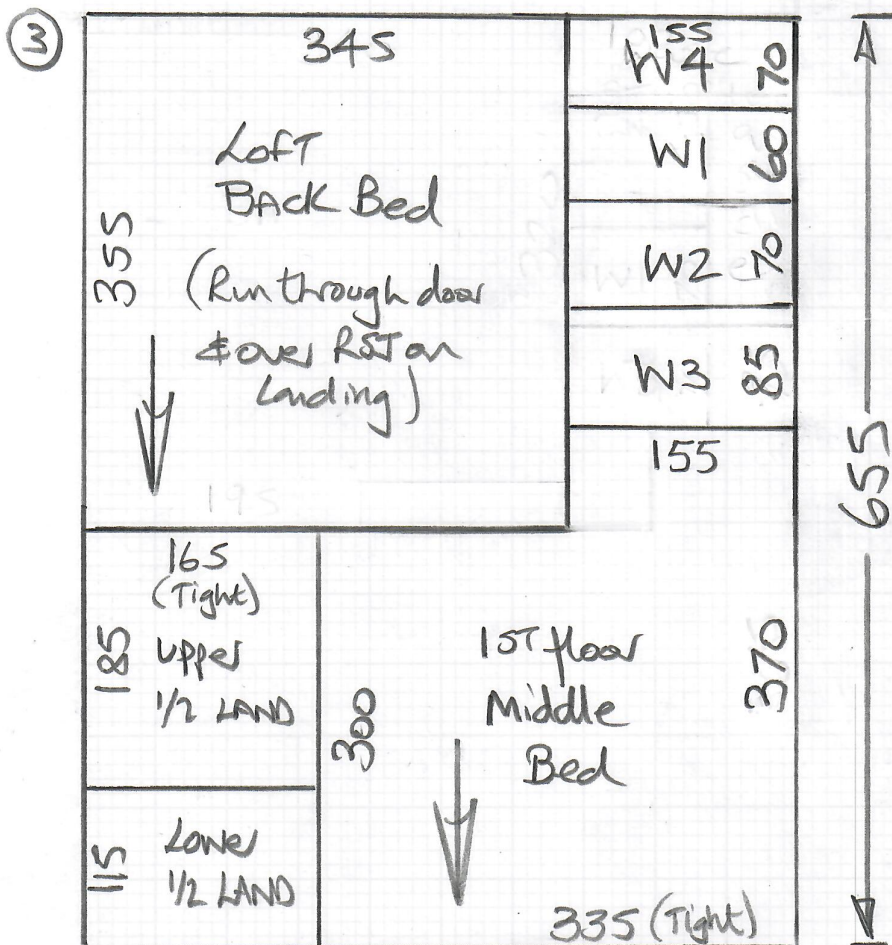

With runner to 1st flight

F27837
Grammaticas

104

Sloane Twist 42
Col. Slo - 4244

Cut Plan ① 10.00 x 5.00
Cut Plan ② 4.35 x 5.00
Cut Plan ③ 6.55 x 5.00
Cut Plan ④ 1.75 x 5.00
22.65 x 5.00
= 113.25 m²

* Cut runner to 6.00 x 57.50 cm wide building
& send for taping ASAP.

** Do not fit v/Lay under Carpet where the
Wardrobes are going to be located in the
1st floor near bedroom as theres limited headroom
* Customer to MARK W/Robe size on the floor

mrearpet

F27837

Grammaticas

204

Top floor

FRONT

mrcarpet

F27837
Grammaticas

- W1 55x86
- W2 58x112
- W3 74x111
- W4 56x77

3 of 4

Fit landing carpet up to RSJ

RSJ 25mm Higher than landing.

Run carpet through door & over RSJ

Through door over RSJ

EAVES Cup'd 385x182

NOT this Cup'd

F27837
Grammaticas.

Job No:
Name:
Address:
Tel:
Post:

4 of 4