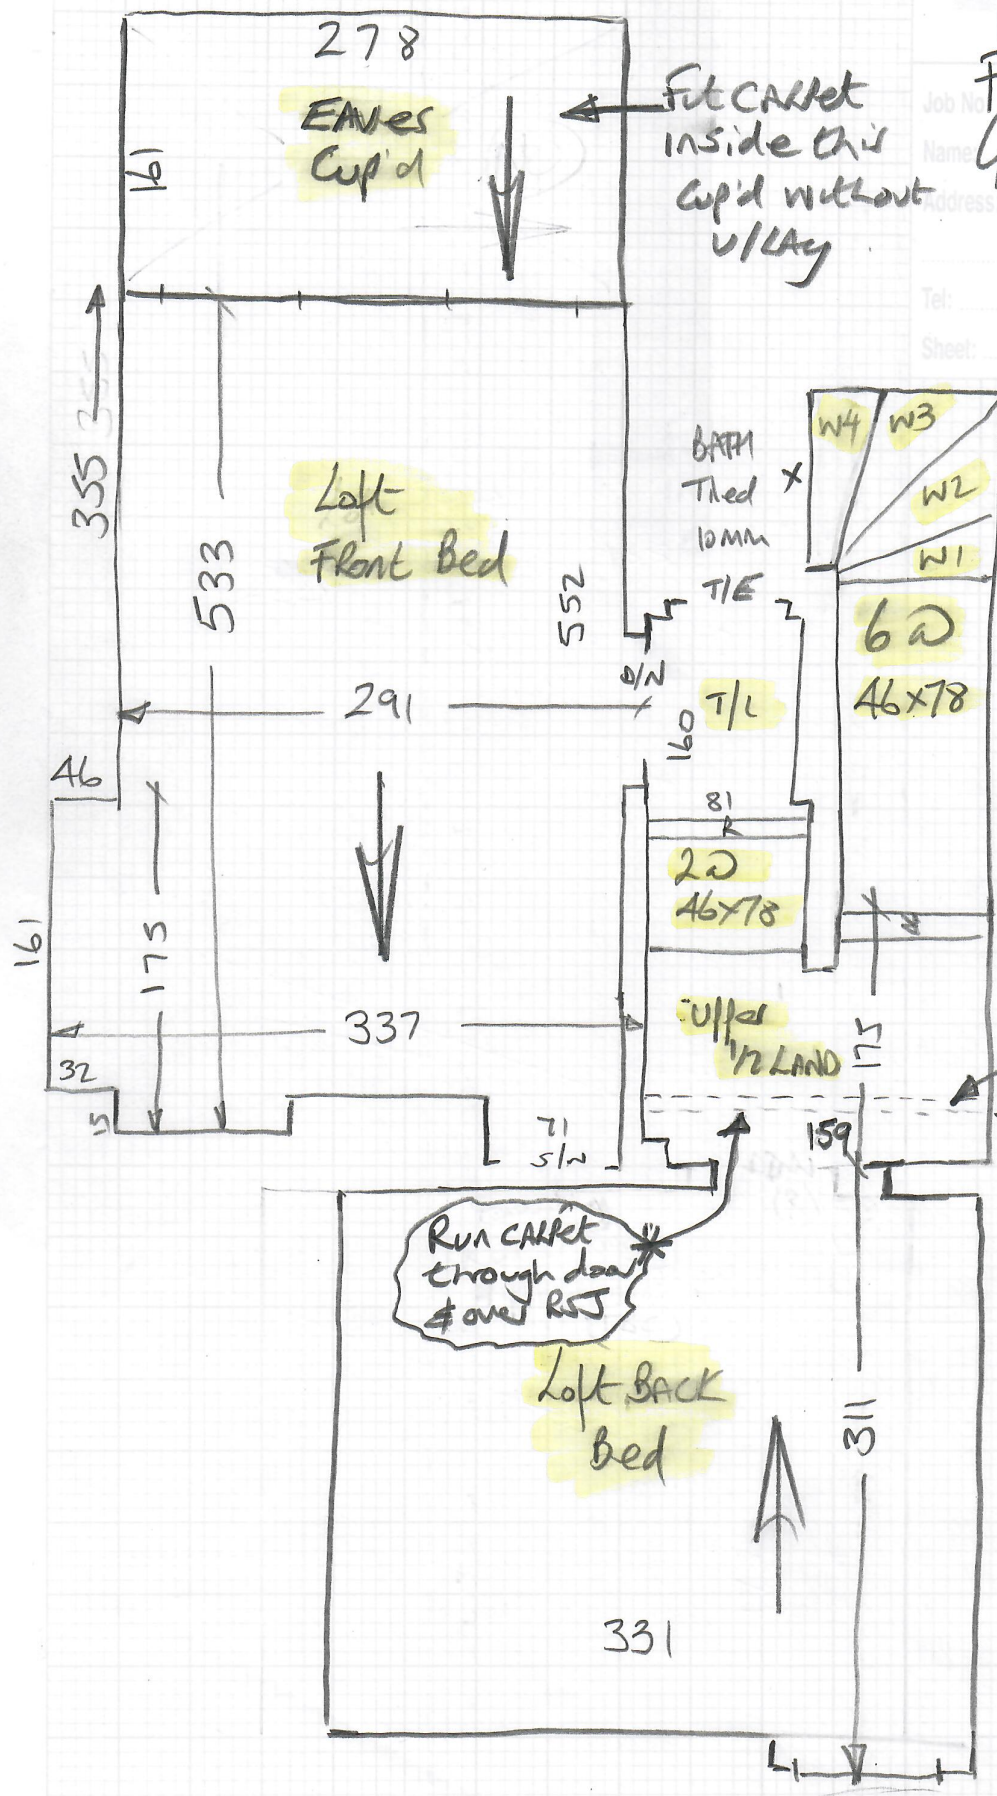

With runner to 1st flight

F27837
Grammaticas

104

Sloane Twist 42
Col. Slo - 4244

Cut Plan ① 10.00 x 5.00
Cut Plan ② 4.35 x 5.00
Cut Plan ③ 6.55 x 5.00
Cut Plan ④ 1.75 x 5.00
22.65 x 5.00
= 113.25 m²

* Cut runner to 6.00 x 57.50 cm wide building
& send for taping ASAP.

** Do not fit v/Lay under Carpet where the
Wardrobes are going to be located in the
1st floor near bedroom as theres limited headroom
* Customer to MARK W/Robe size on the floor

mrearpet

F27837

Grammaticas

204

Top floor

FRONT

mrcarpet

F27837
Grammaticas

- W1 55x86
- W2 58x112
- W3 74x111
- W4 56x77

3 of 4

Fit landing carpet up to RSJ

RSJ 25mm Higher than landing.

Run carpet through door & over RSJ

Through door over RSJ

EAVES Cup'd 385x182

NOT this Cup'd

F27837
Grammaticas.

Job No:
Name:
Address:
Tel:
Post:

4 of 4