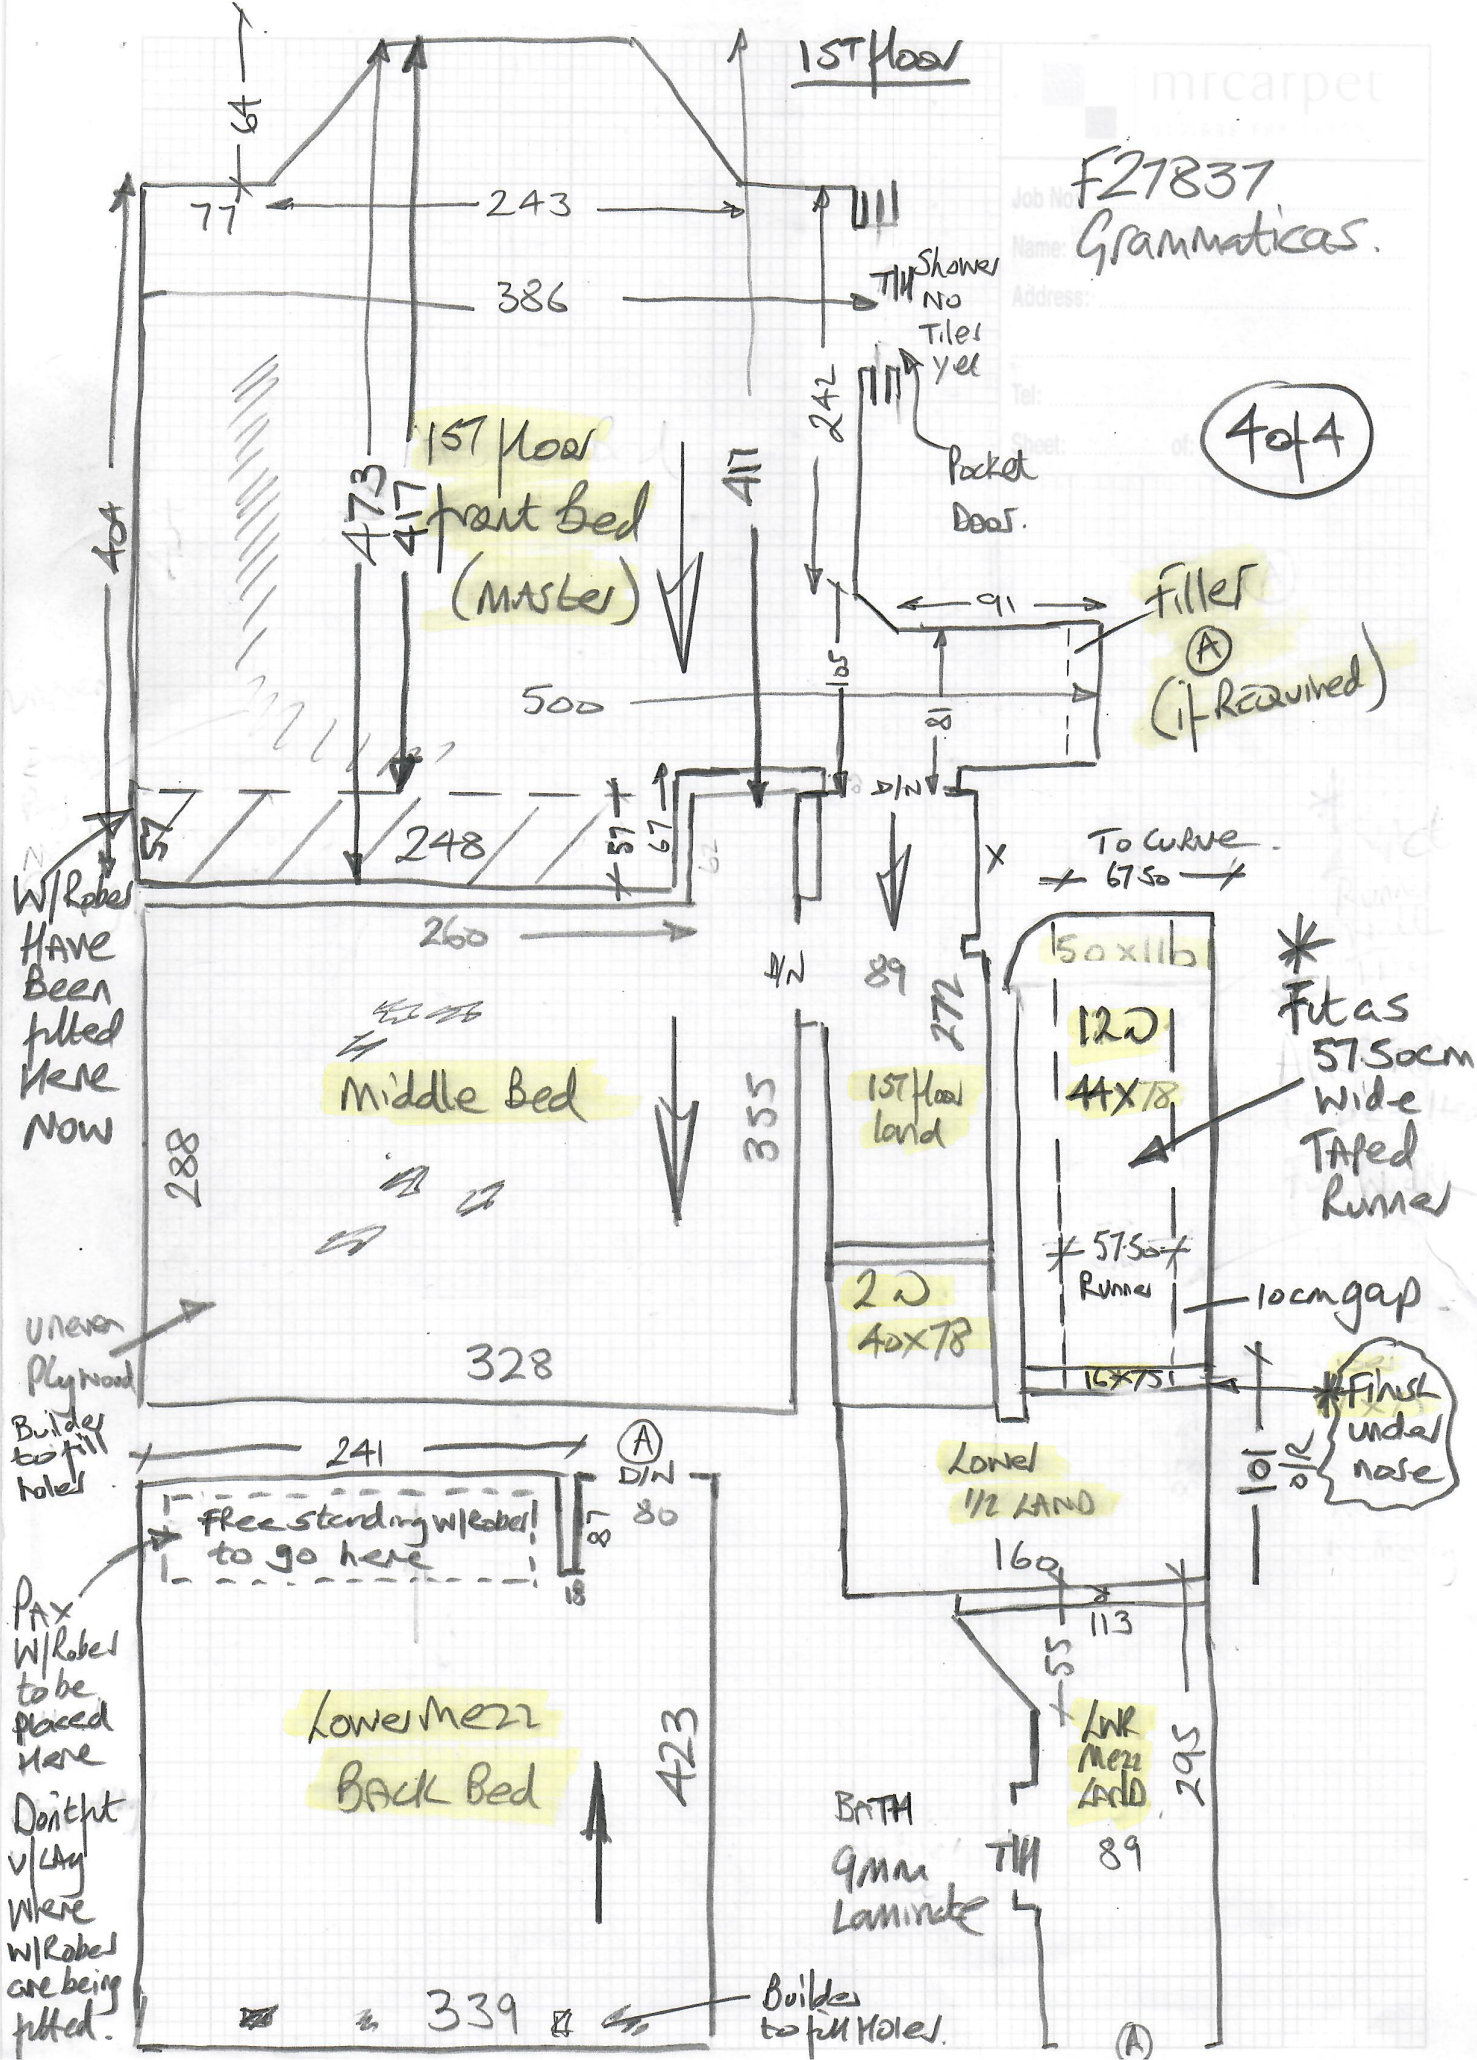

** Do not fit v/Lay under Carpet where the
Wardrobes are going to be located in the
1st floor near bedroom as theres limited headroom
* Customer to MARK W/Robe size on the floor

mrearpet

F27837

Grammaticas

204

Top floor

FRONT

mrcarpet

F27837
Grammaticas

- W1 55x86
- W2 58x112
- W3 74x111
- W4 56x77

3 of 4

Fit landing carpet up to RSJ

RSJ 25mm Higher than landing.

Run carpet through door & over RSJ

Through door over RSJ

EAVES Cup'd 385x182

NOT this Cup'd

F27837
Grammaticas.

Job No:
Name:
Address:
Tel:
Post:

4 of 4

W/Robes
Have
Been
filled
Here
Now

uneven
Plywood

Builder
to fill
holes

Free
standing
w/robes!
to go here

Don't
put
w/robes
where
w/robes
are being
filled.

Filler
(A)
(if Required)

*
Fits as
575ocm
wide
Taped
Runner