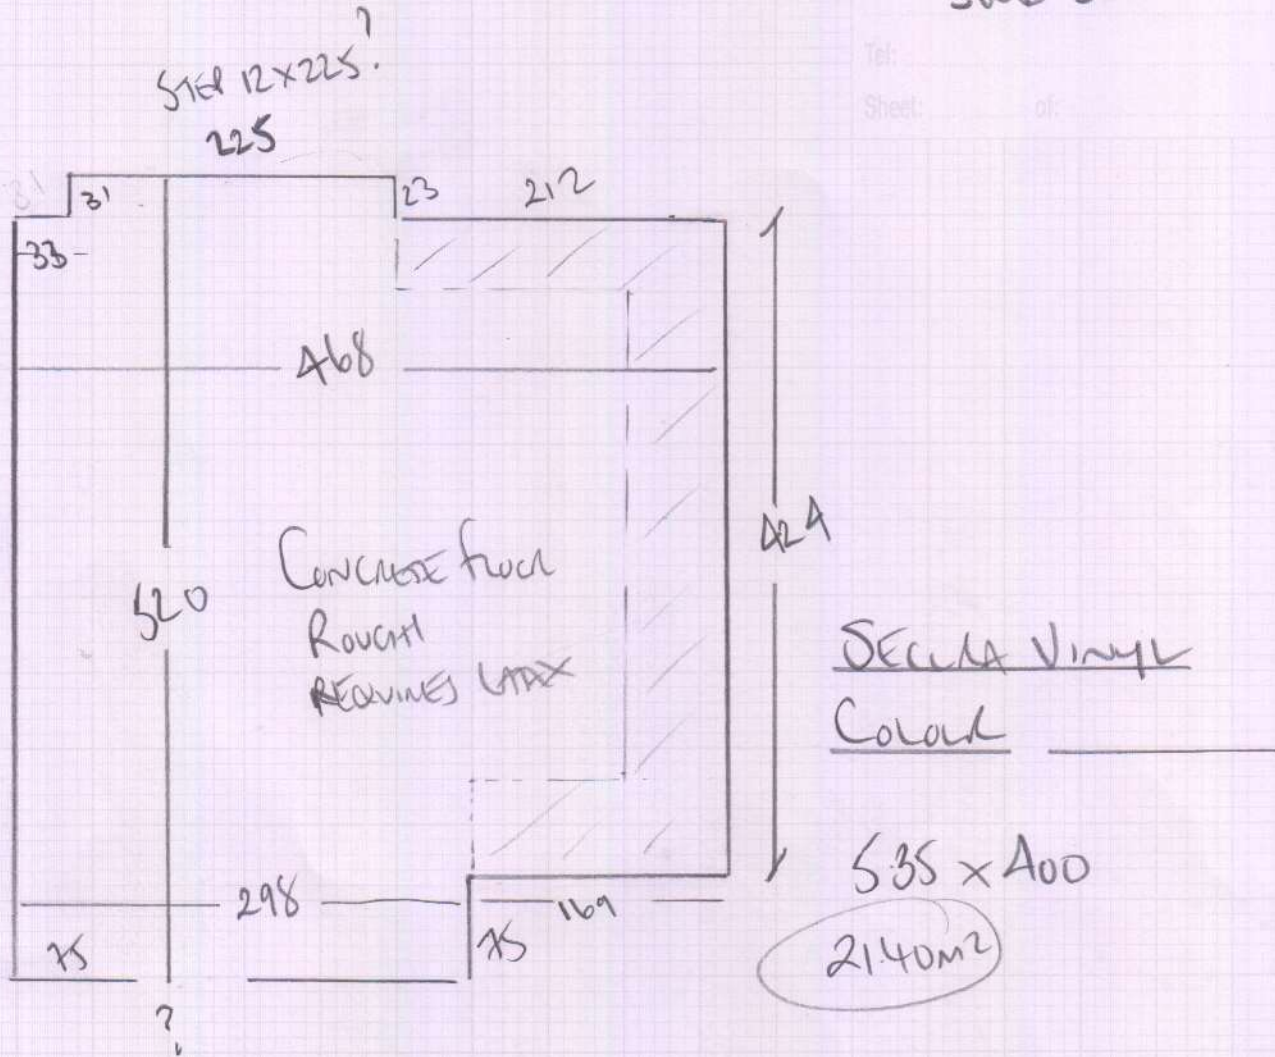

Kitchen

mrcarpet
Job No: F27599
Name: WINTER + WIX
Address: 37 WINTERTOWN ROAD
SW6 5DH
Tel: _____
Sheet: _____ of: _____

CONCRETE floor (ROUGH) CERAMICS have TAKEN UP LATEX REQUIRED
NO UNITS
NO KITCHEN UNITS in yet - ROOM IS A SHELL AT PRESENT

F27599

185

call of 4

Notes for Measure

Estimator: Colin

Michael Winter & Caroline Wix, 37 Winchendon Road

Date of Measure: Tue, 14 Jul 20

At: Please call Tomek 83AM-94AM

Office Ref: F27599

Michael Winter & Caroline Wix, 37 Winchendon Road

Date of Measure Tue, 14 Jul 20

At Please call Tomek

Floor: Wood / Concrete / other _____

S/edge: Wood/Concrete/No pin/existing (if existing, allow 2 sticks to supplement where necessary) *Wood & Concrete*

Tape size: 1½" / 2" / 3" / 5"

Style: Top taping / Side binding

Stairrods: Type _____ Nr _____ Size _____

Must Read: BOS Tomek 07932-961394

Office Ref: F27599