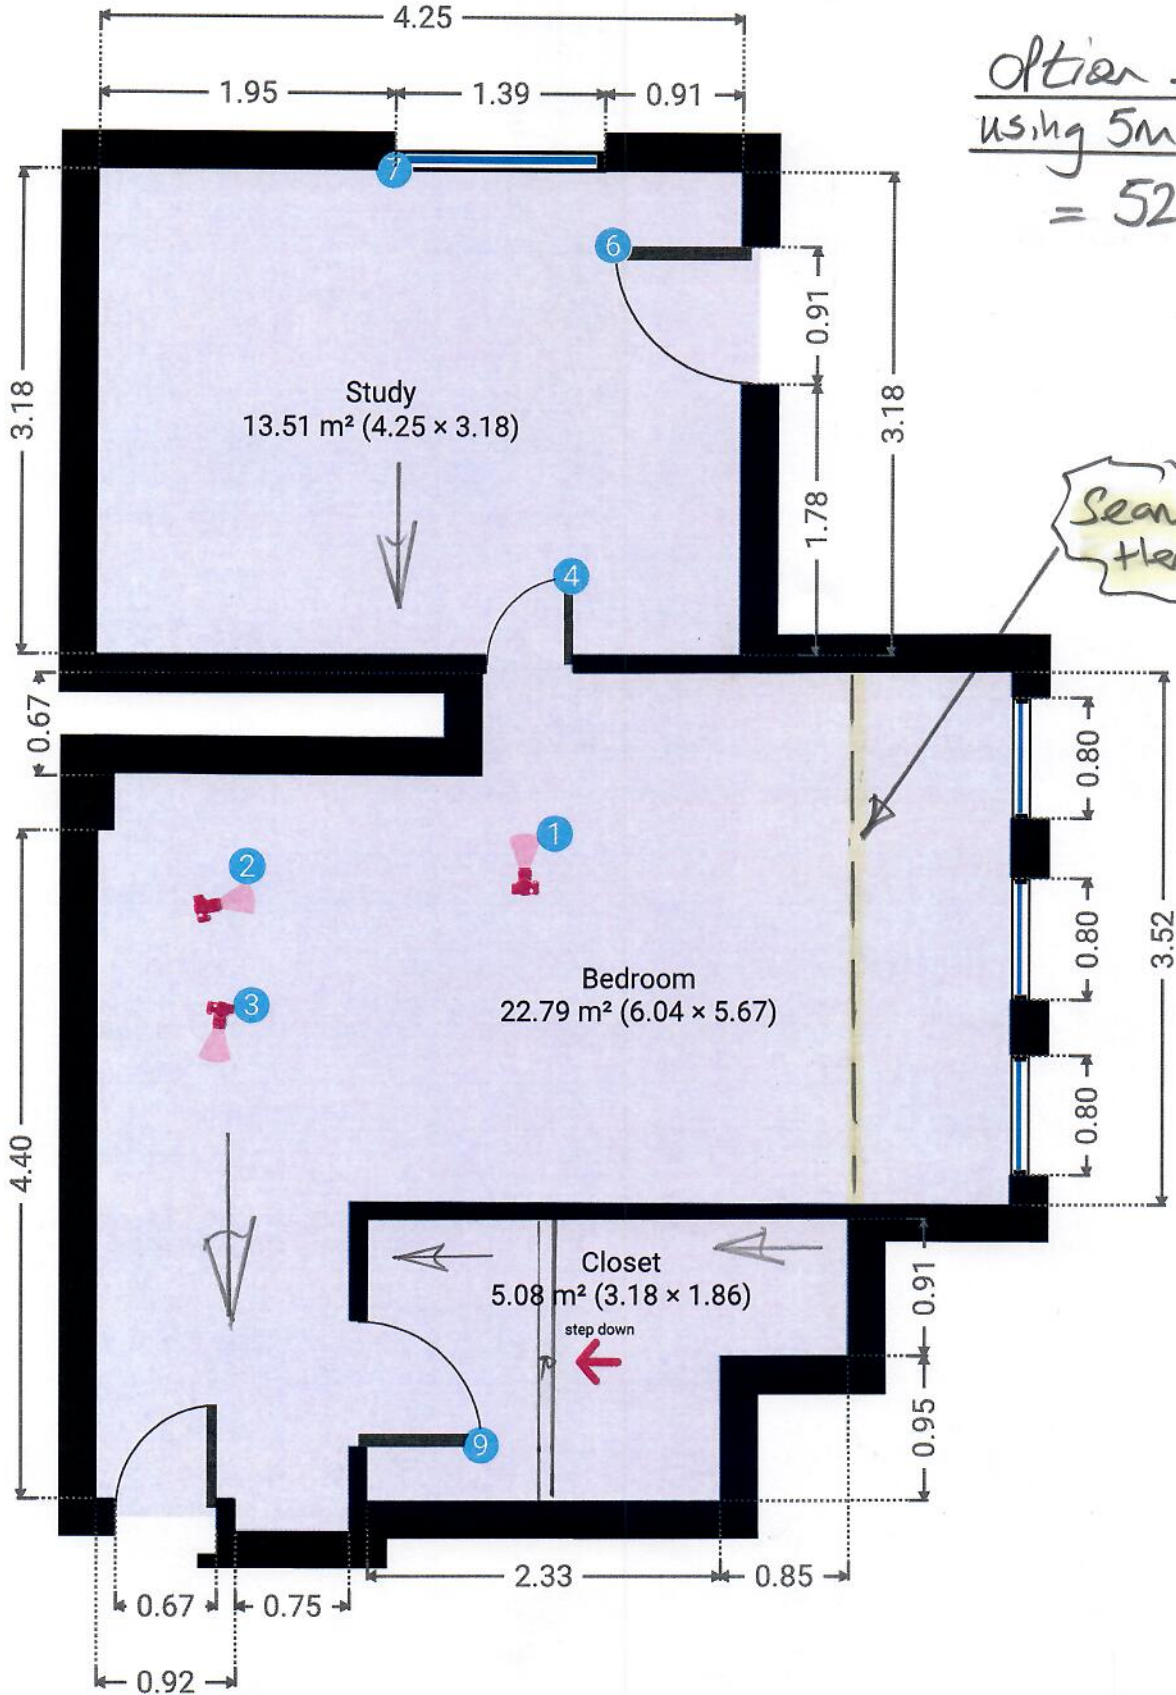

Woodcote Manor

, SO24 0LL Bramdean
 TOTAL AREA: 41.37 m² • LIVING AREA: 27.85 m² • FLOORS: 1 • ROOMS: 2

▼ 1st Floor

TOTAL AREA: 41.37 m² • LIVING AREA: 27.85 m² • ROOMS: 2

Option 1
 using 5m wide
 = 52.75m²

Seam here

Woodcote Manor

, S024 0LL Bramdean

TOTAL AREA: 41.37 m² • LIVING AREA: 27.85 m² • FLOORS: 1 • ROOMS: 2

▼ 1st Floor

TOTAL AREA: 41.37 m² • LIVING AREA: 27.85 m² • ROOMS: 2

*Option 2
using 4m wide
= 54.20m²*