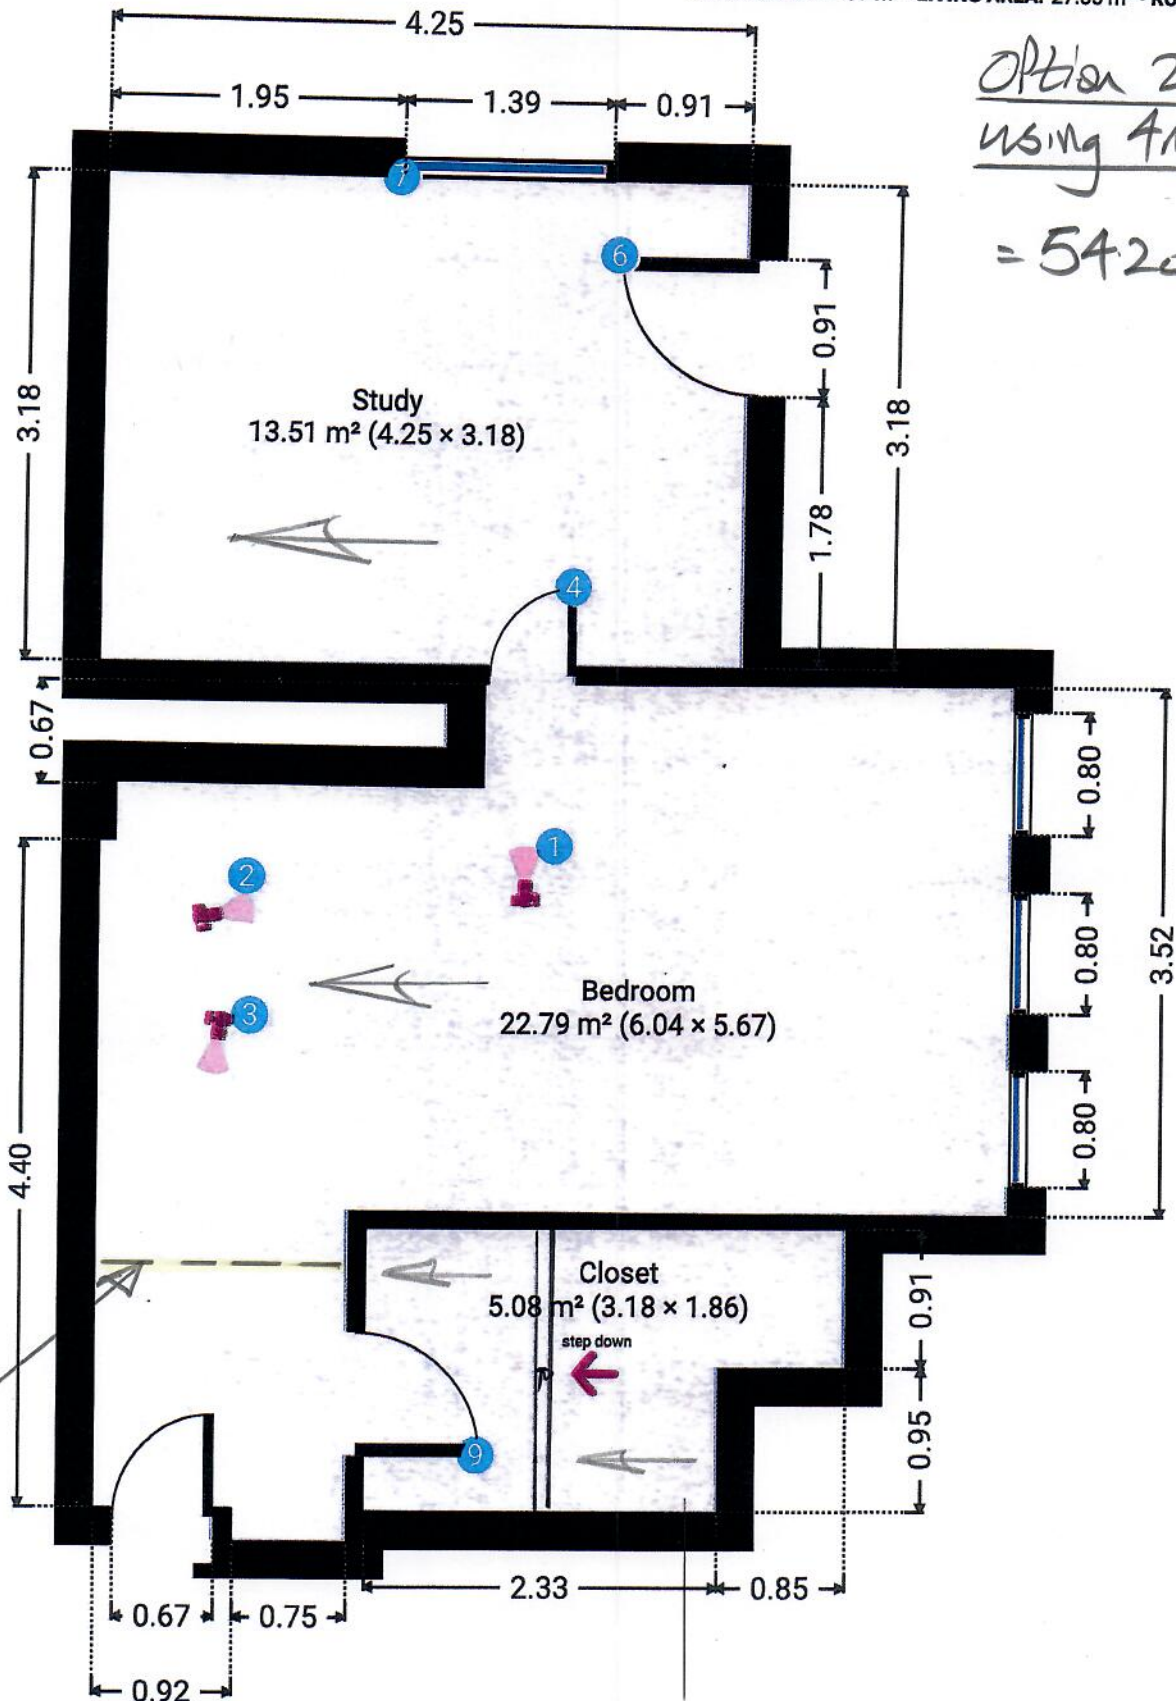

Woodcote Manor

, SO24 0LL Bramdean
 TOTAL AREA: 41.37 m² • LIVING AREA: 27.85 m² • FLOORS: 1 • ROOMS: 2

▼ 1st Floor

TOTAL AREA: 41.37 m² • LIVING AREA: 27.85 m² • ROOMS: 2

Option 1
 using 5m wide
 = 52.75m²

Seam here

Woodcote Manor

, S024 0LL Bramdean

TOTAL AREA: 41.37 m² • LIVING AREA: 27.85 m² • FLOORS: 1 • ROOMS: 2

▼ 1st Floor

TOTAL AREA: 41.37 m² • LIVING AREA: 27.85 m² • ROOMS: 2

*Option 2
using 4m wide
= 54.20m²*