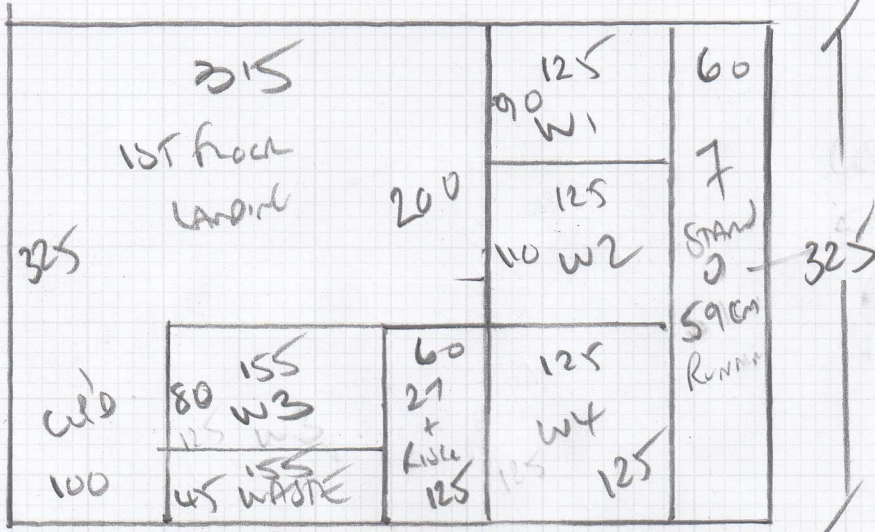

Job No: F28567  
 Name: KAUL  
 Address: 61 Kingsway  
 SW14 7HN  
 Tel:  
 Sheet: 1 of 2

FRONTWALK HENRIK BONE  
 DAPPLE

Plan 325 x 500

16.25m<sup>2</sup>

2.25m<sup>2</sup> MORE WASTE  
 THAN 4M WIDTH