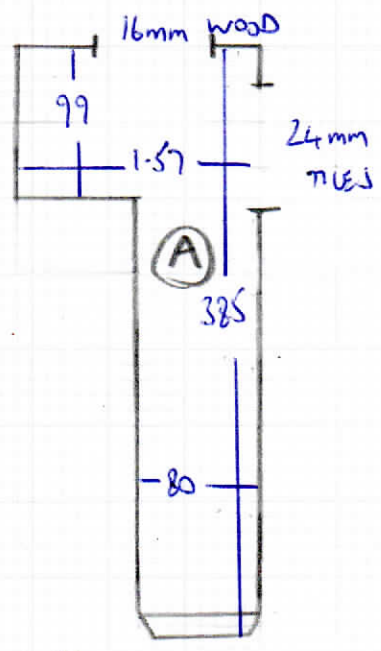

F29035
 COLLINS
 3 REDAN STREET
 WILF OAD
 1 OF 2

TOP FLOOR

- RUSER 74x20
- 2 STRS 74x47
- 1 W 88x69
- 2 W 105x73
- 3 W 70x63
- 7 STRS 71

Job No: F29035
Name: COLUNS
Address: 3 REDAN STREET
W14 0AD
Tel:
Sheet: 2 OF 2

11 STRS 69 1 STR -67 (CARVES)