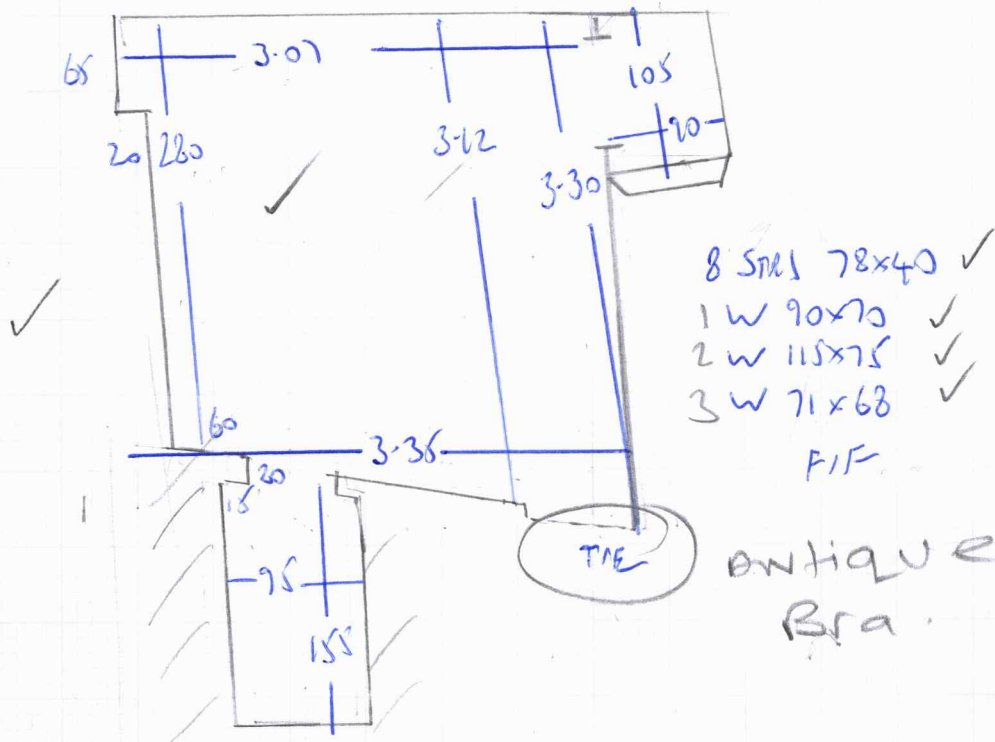

F29461
CREWE
2 BRECON ROAD
WB 8PU

TOP FLOOR

FIRST FLOOR

F29451
CREWE
2 BRECON ROAD
WB 8PU

GIF
BN TRAYS 98x35
11 STRIP 77x47

TIE BATH
Antique
BRASS

3-50

1-45

DIN

3-00

?

COUN'T
MEASURE

400