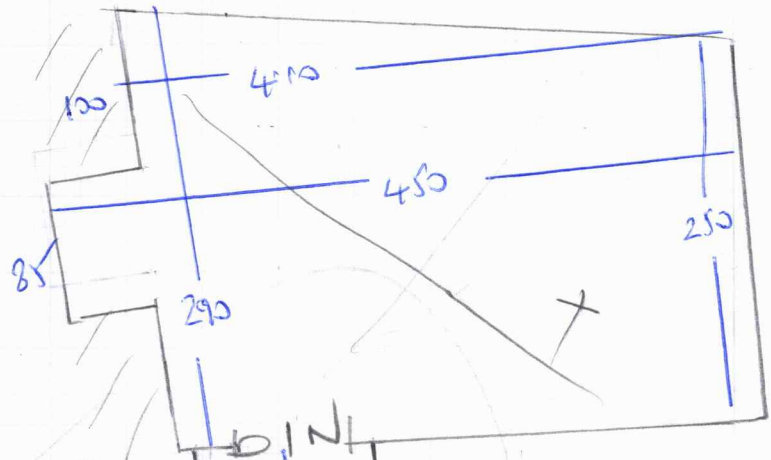

F29461
CREWE
2 BRECON ROAD
WB 8PU

TOP FLOOR

FIRST FLOOR

F29451
CREWE
2 BRECON ROAD
WB 8PU

GIF
BN TRAYS 98x35
11 STRIP 77x47

TIE BATH
Antique
BRASS

3-50

1-45

DIN

3-00

?

COUN'T
MEASURE

400