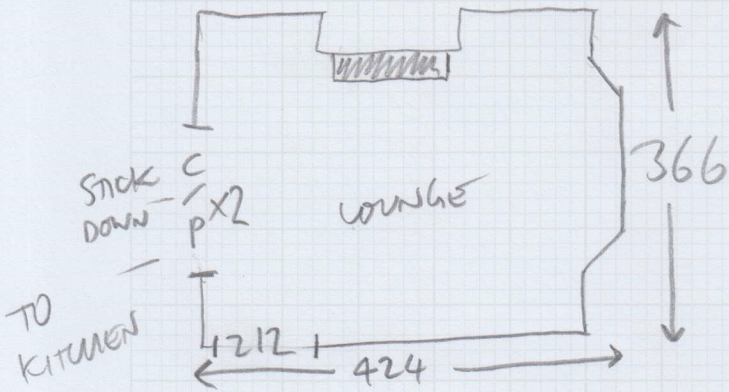

Job No:

Name:

Address:

Tel:

Sheet: of:

LOUNGE

LAMINATE DOWN

2x MIF

Notes for Measure

Estimator: Anthony

Sheila Simpson, 135 Rylston Road

Date of Measure: Tue, 23 Jan 24

At: 9-10am

Site Address:

135 Rylston Road

Customer Address:

Office

07890-850993

Email:

sheilaasimpson@yahoo.co.uk

Areas to be done and Description of Measure

Measure Lounge

NO LVT
SELECTION YET.

Instructions and Estimators comments