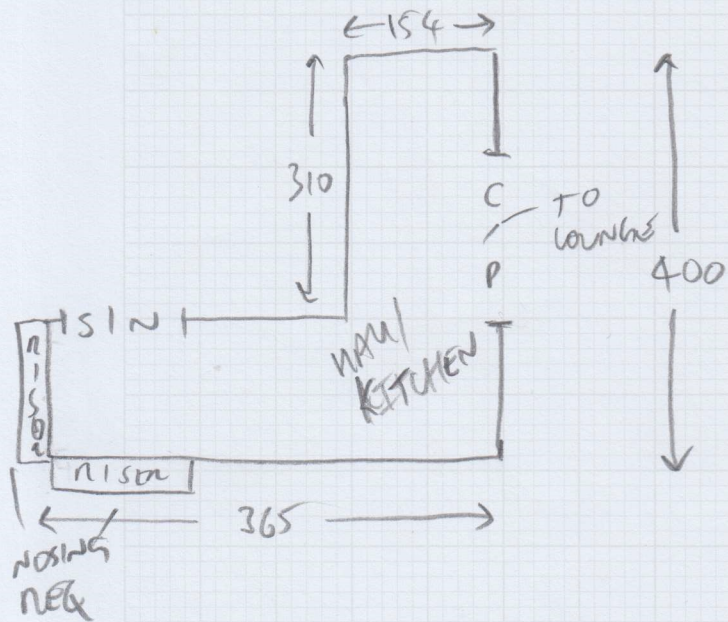

FOR FUTURE

MAY KITCHEN

LVT GLUED DOWN TO FLOORBOARDS - WTF?

NEW 6mm PLY + FEATHER FINISH

2x NOSINGS TO 2x STEPDOWNS