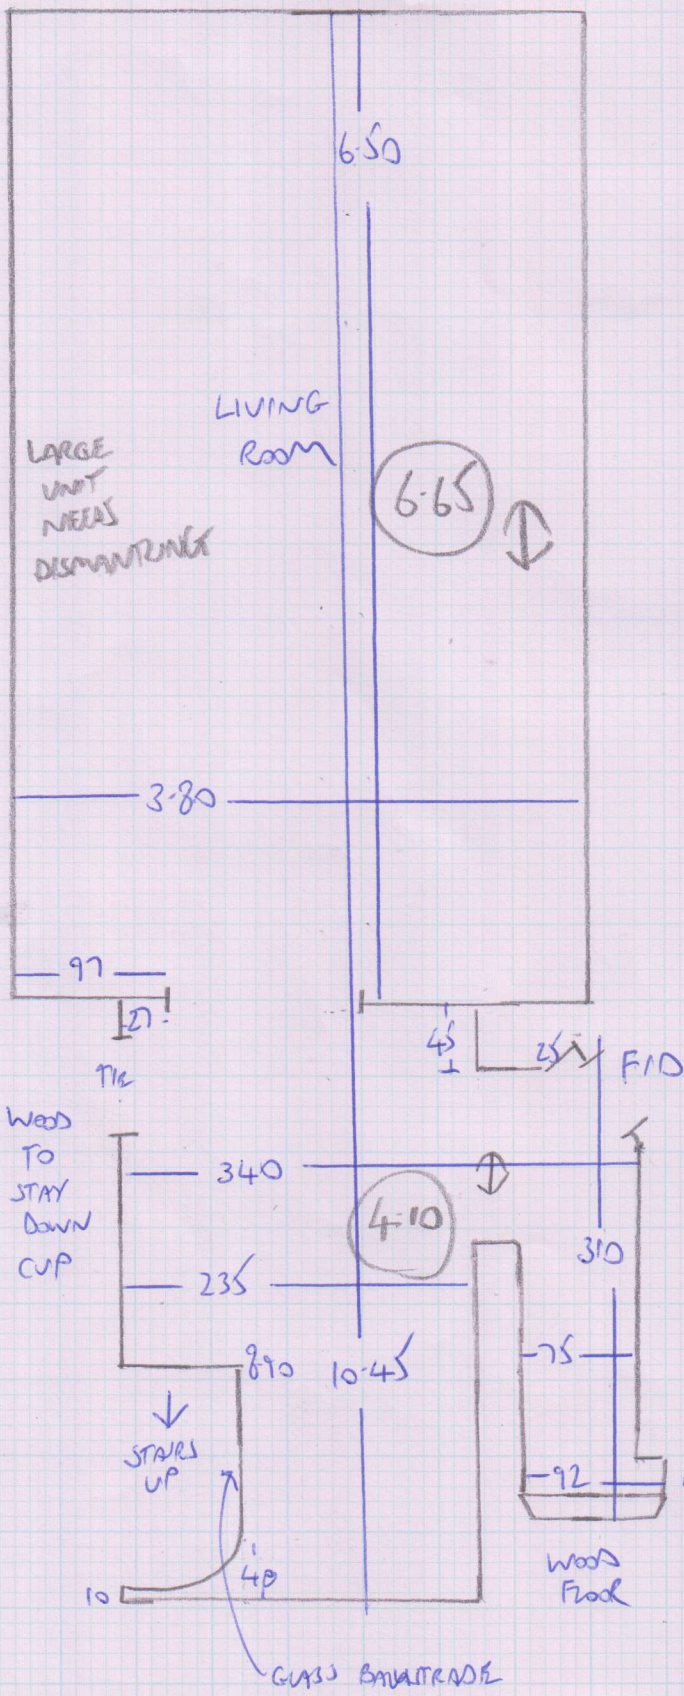

Job No: F24856
 Name: KHARAZISHVILI
 Address: Flat 1
 11 DEVONSHIRE TERRACE W23DN
 Tel:
 Sheet: 1 of 1

LULWORTH
 LW33 VENTURA
 OPAL
 6.65
 4.10

 10.75 x 4.00
 = 43m²