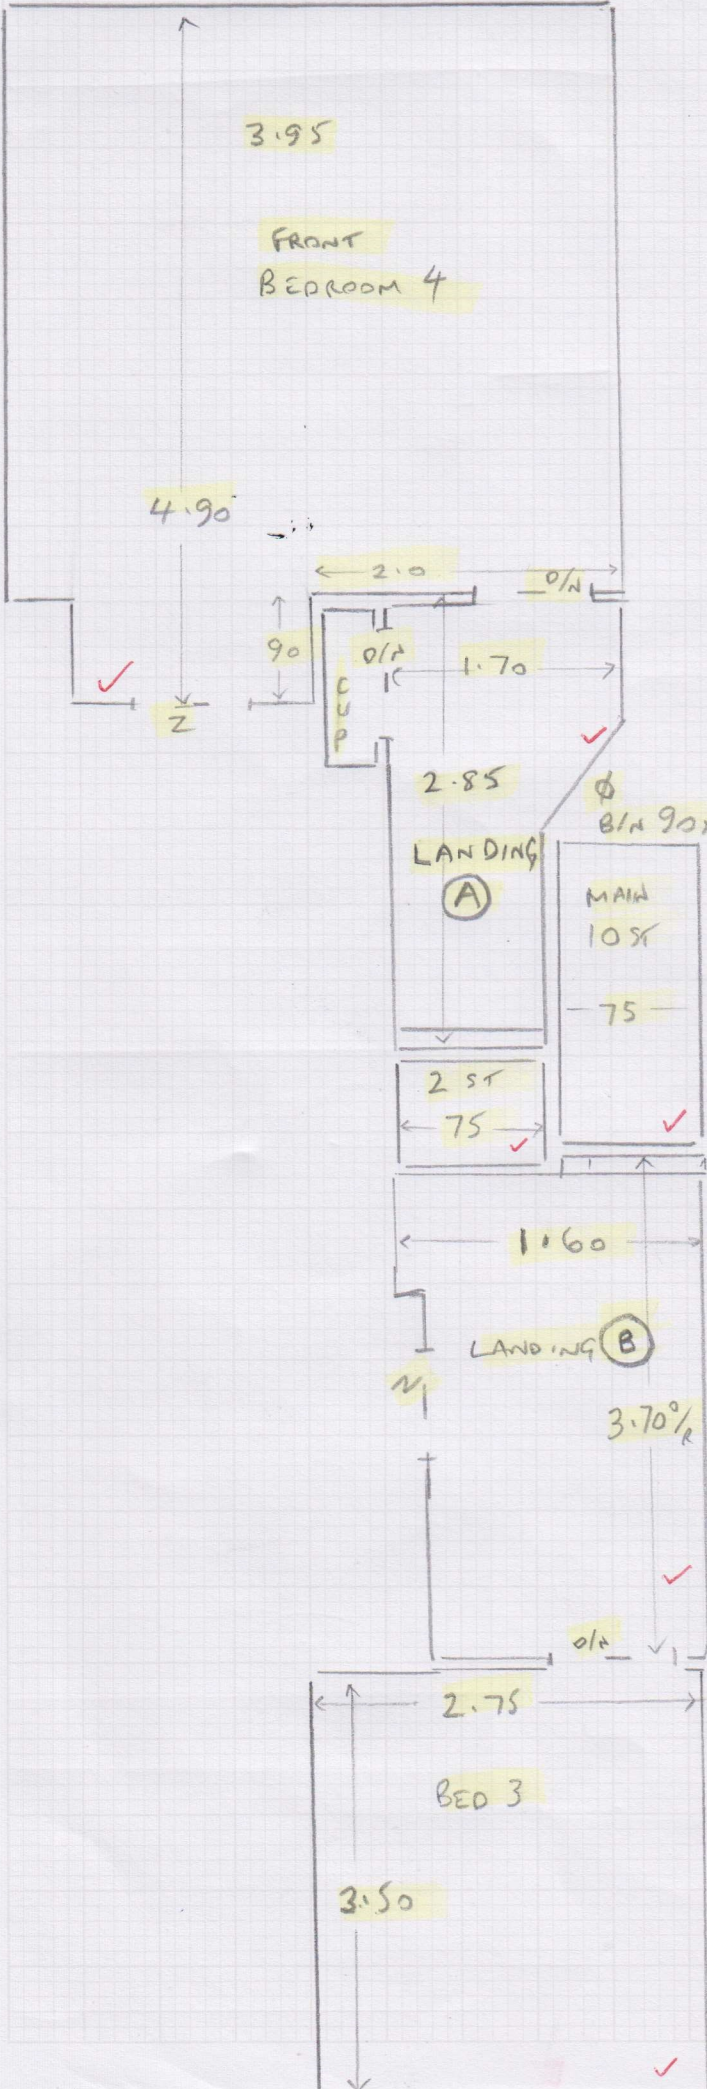

Job No: F29755
Name: McDAVID

Address: _____
Tel: _____
Sheet: CUT PLAN (A) = 12.60 x 4
CUT PLAN (B) = 8.60 x 4
CUT PLAN (C) = 5.00 x 4

CUT PLAN A
4m

CUT PLAN B
4m

Job No: F29755

Name: McDAVID

Address:

Tel:

Sheet: of:

Job No: F29755
Name: McDAVID
Address: _____
Tel: _____
Sheet: _____ of: _____

Job No: F29755
Name: McJAVID

Address:

Tel:

Sheet: of:

WI 85x70 ✓

F29755

2nd call of 3

Notes for Measure

Estimator: RichardH

Tom McDavid, 13 Disbrowe Road

Date of Measure: Thu, 8 Feb 24

At: 10am - 11am

Site Address:

13 Disbrowe Road

Email:

t.a.mcdavid@gmail.com

Areas to be done and Description of Measure

Measure stairs/ landings & 4 bedrooms

Client calling in to Fulham branch on Saturday to select.

Instructions and Estimators comments