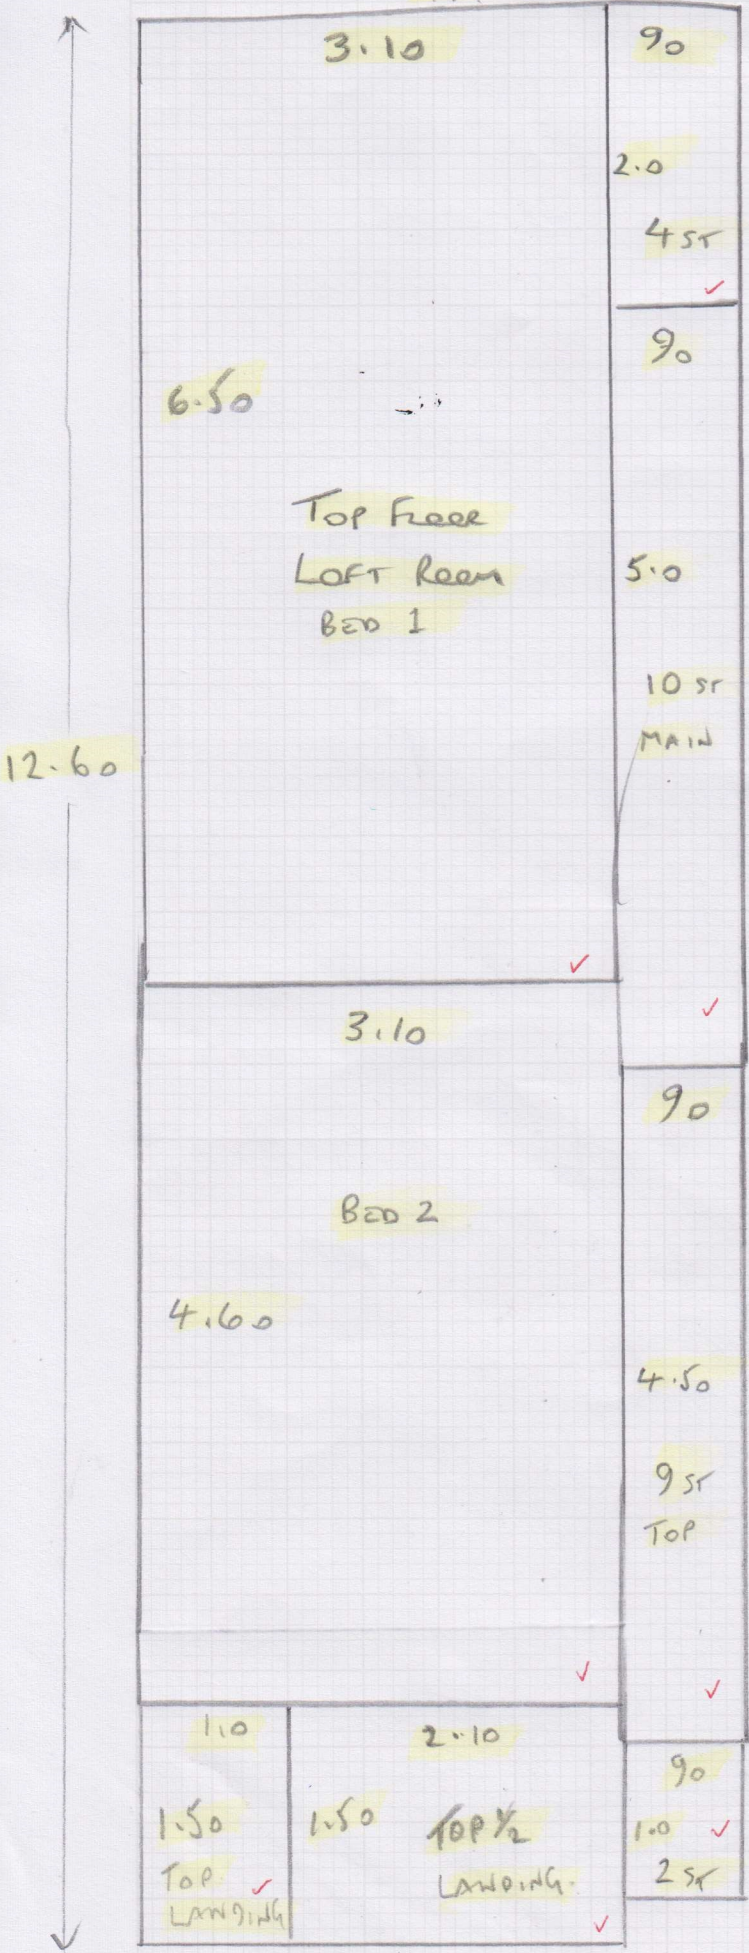

Job No: F29755
Name: McDAVID

Address: _____
Tel: _____
Sheet: CUT PLAN (A) = 12.60 x 4
CUT PLAN (B) = 8.60 x 4
CUT PLAN (C) = 5.00 x 4

CUT PLAN A
4m

CUT PLAN B
4m

Job No: F29755

Name: McDAVID

Address:

Tel:

Sheet: of:

Job No: F29755
Name: McDAVID
Address: _____
Tel: _____
Sheet: _____ of: _____

Job No: F29755
Name: McJAVID

Address:

Tel:

Sheet: of:

WI 85x70 ✓

F29755

2nd call of 3

Notes for Measure

Estimator: RichardH

Tom McDavid, 13 Disbrowe Road

Date of Measure: Thu, 8 Feb 24

At: 10am - 11am

Site Address:

13 Disbrowe Road

Email:

t.a.mcdavid@gmail.com

Areas to be done and Description of Measure

Measure stairs/ landings & 4 bedrooms

Client calling in to Fulham branch on Saturday to select.

Instructions and Estimators comments