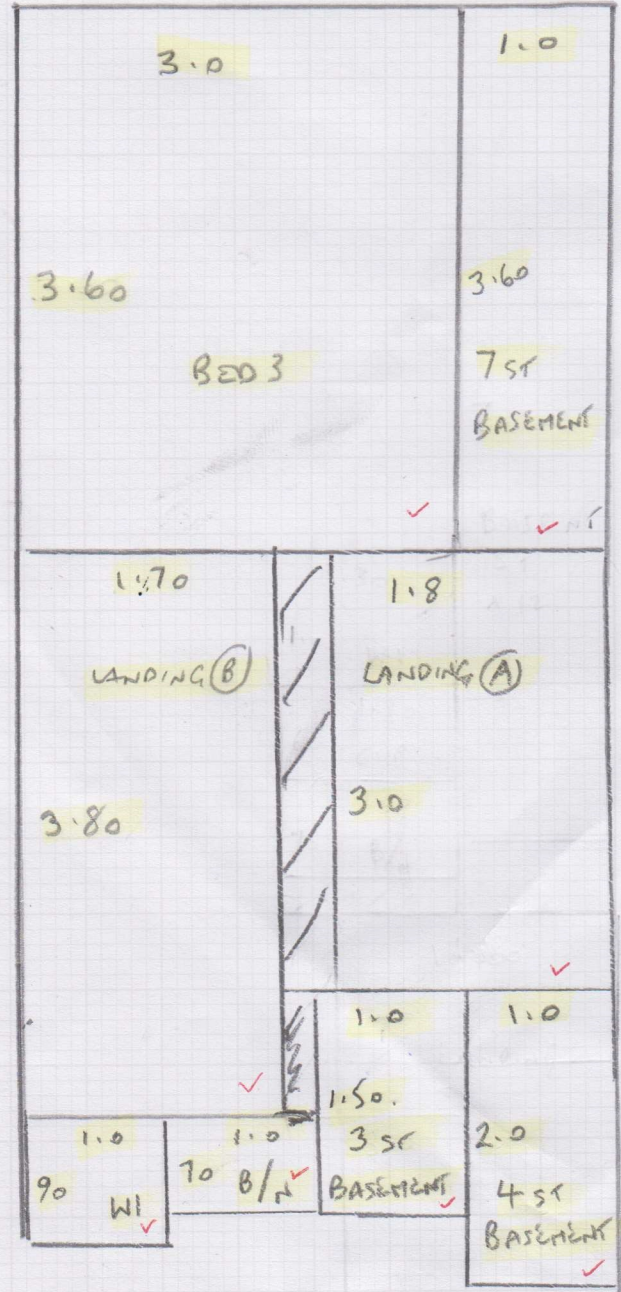

Job No: F29755
Name: McDAVID

Address: _____
Tel: _____
Sheet: CUT PLAN (A) = 12.60 x 4
CUT PLAN (B) = 8.60 x 4
CUT PLAN (C) = 5.00 x 4

CUT PLAN A
4m

CUT PLAN B
4m

Job No: F29755

Name: McDAVID

Address:

Tel:

Sheet: of:

Job No: F29755
Name: McDAVID
Address: _____
Tel: _____
Sheet: _____ of: _____

Job No: F29755
Name: McJAVID

Address:

Tel:

Sheet: of:

WI 85x70 ✓

F29755

2nd call of 3

Notes for Measure

Estimator: RichardH

Tom McDavid, 13 Disbrowe Road

Date of Measure: Thu, 8 Feb 24

At: 10am - 11am

Site Address:

13 Disbrowe Road

Email:

t.a.mcdavid@gmail.com

Areas to be done and Description of Measure

Measure stairs/ landings & 4 bedrooms

Client calling in to Fulham branch on Saturday to select.

Instructions and Estimators comments