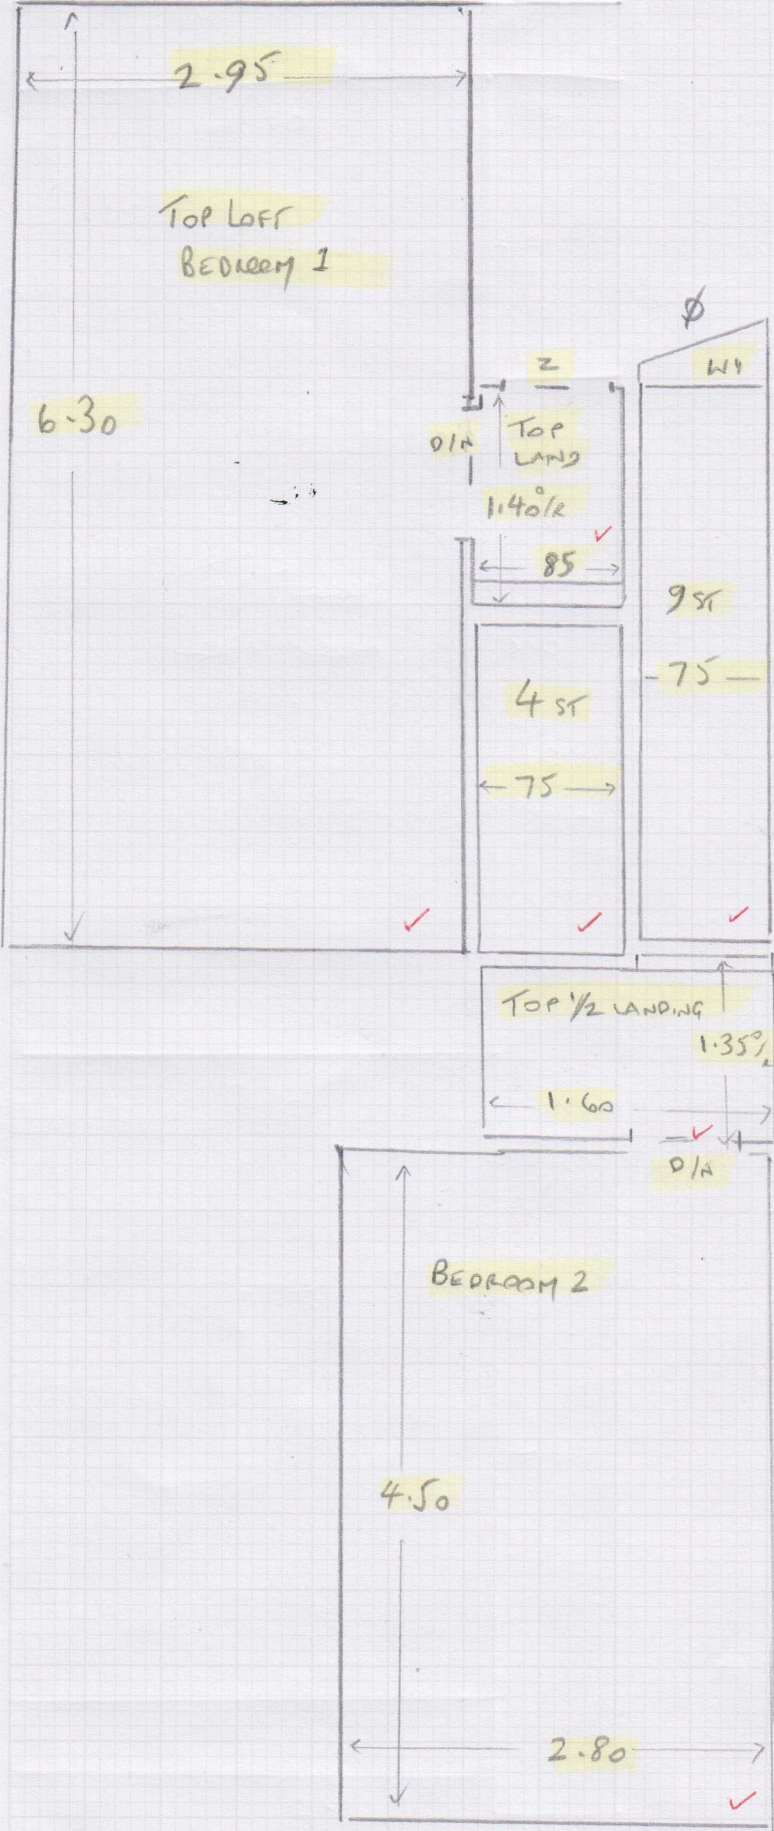

Job No: F29755
Name: McDAVID

Address: _____
Tel: _____
Sheet: CUT PLAN (A) = 12.60 x 4
CUT PLAN (B) = 8.60 x 4
CUT PLAN (C) = 5.00 x 4

CUT PLAN A
4m

CUT PLAN B
4m

Job No: F29755

Name: McDAVID

Address:

Tel:

Sheet: of:

Job No: F29755
Name: McDAVID
Address: _____
Tel: _____
Sheet: _____ of: _____

Job No: F29755
Name: McJAVID

Address:

Tel:

Sheet: of:

WI 85x70 ✓

F29755

2nd call of 3

Notes for Measure

Estimator: RichardH

Tom McDavid, 13 Disbrowe Road

Date of Measure: Thu, 8 Feb 24

At: 10am - 11am

Site Address:

13 Disbrowe Road

Email:

t.a.mcdavid@gmail.com

Areas to be done and Description of Measure

Measure stairs/ landings & 4 bedrooms

Client calling in to Fulham branch on Saturday to select.

Instructions and Estimators comments