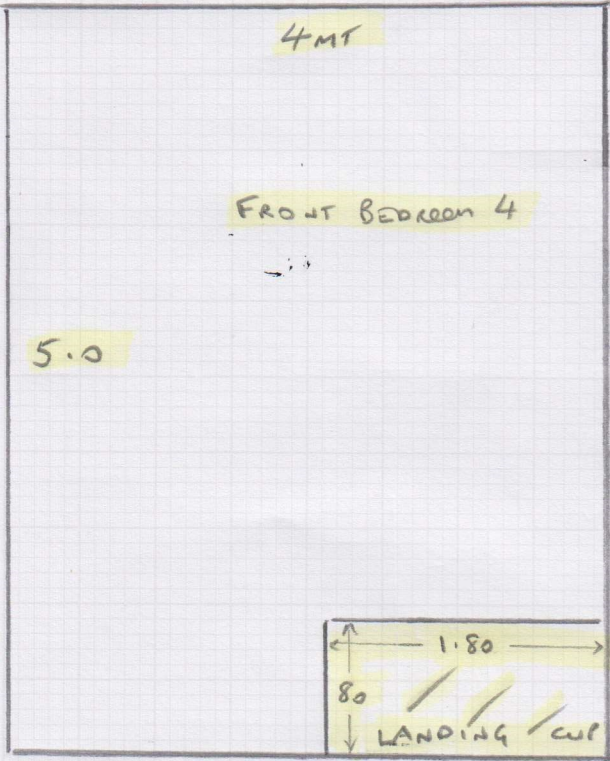

Job No: F29755

Name: McDAVID

Address:

Tel:

Sheet: of: