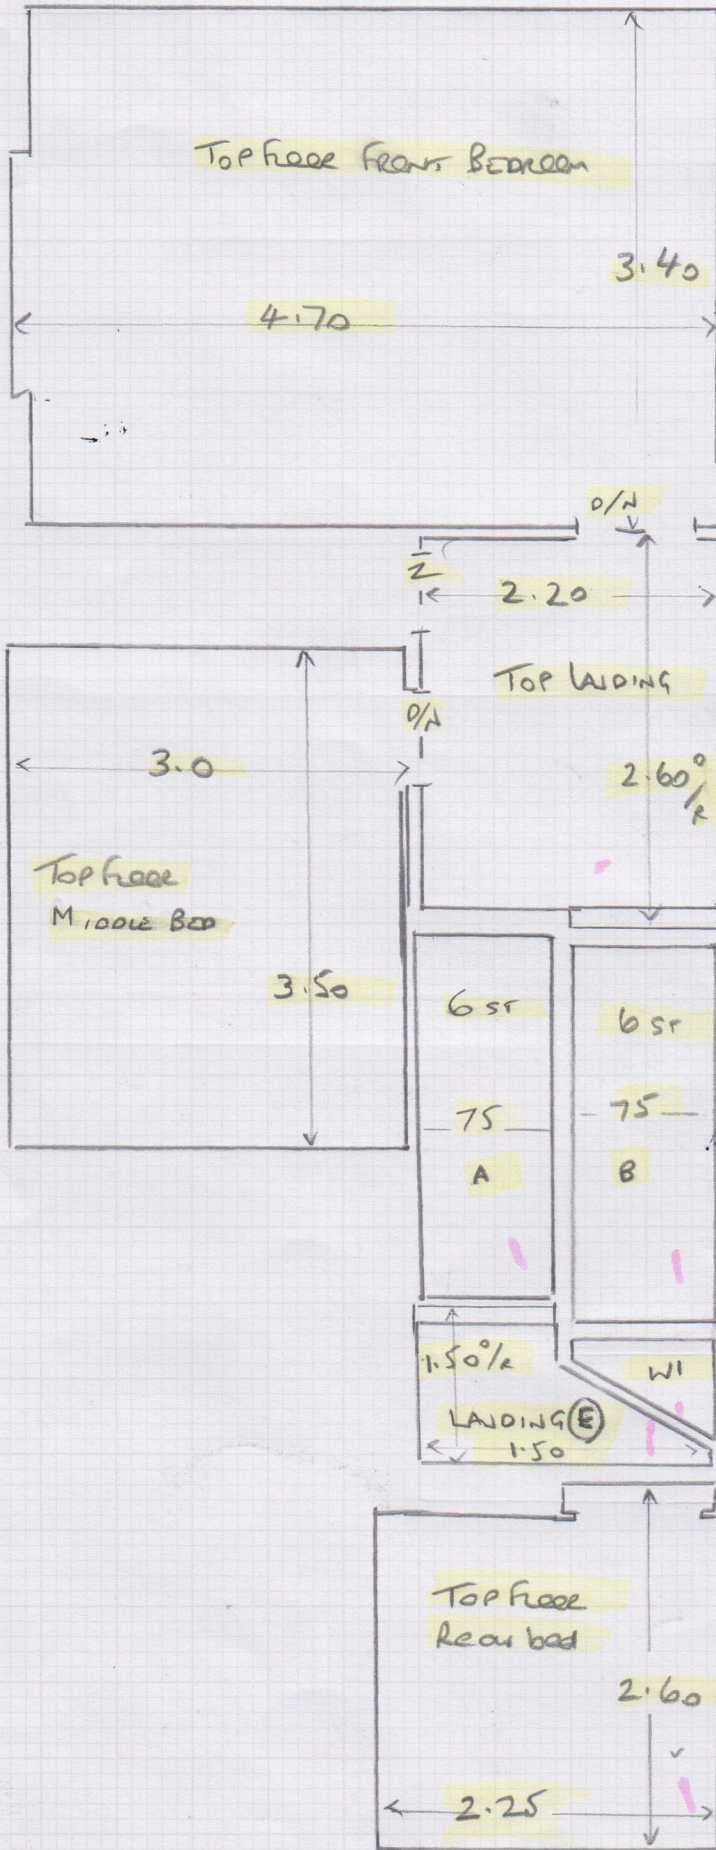

Fibre Wool Herringbone Langiatek (Pattern 8cms Tom @ Fibre 25/4/24 10.20m)

Stairs + Landings, 1st Floor Rear Bedroom + Top floor rear bedroom

£83.90 - £66.50 - 17.40

CUT:
13.30 x 4m

Job No: F29830

Name:

Address:

Tel:

Sheet: 1 of 3

1 of 3

Job No: F29830

Name: _____

Address: _____

Tel: _____

Sheet: 2/3

WI 1.20 x 1.10

2 of 3

Job No: F29830
Name: _____
Address: _____
Tel: _____
Sheet: 3 of 5

3 of 3

RUGS REQUIRED

80 x 3.25 KITCHEN

1.60 x 2.40 DINING ROOM