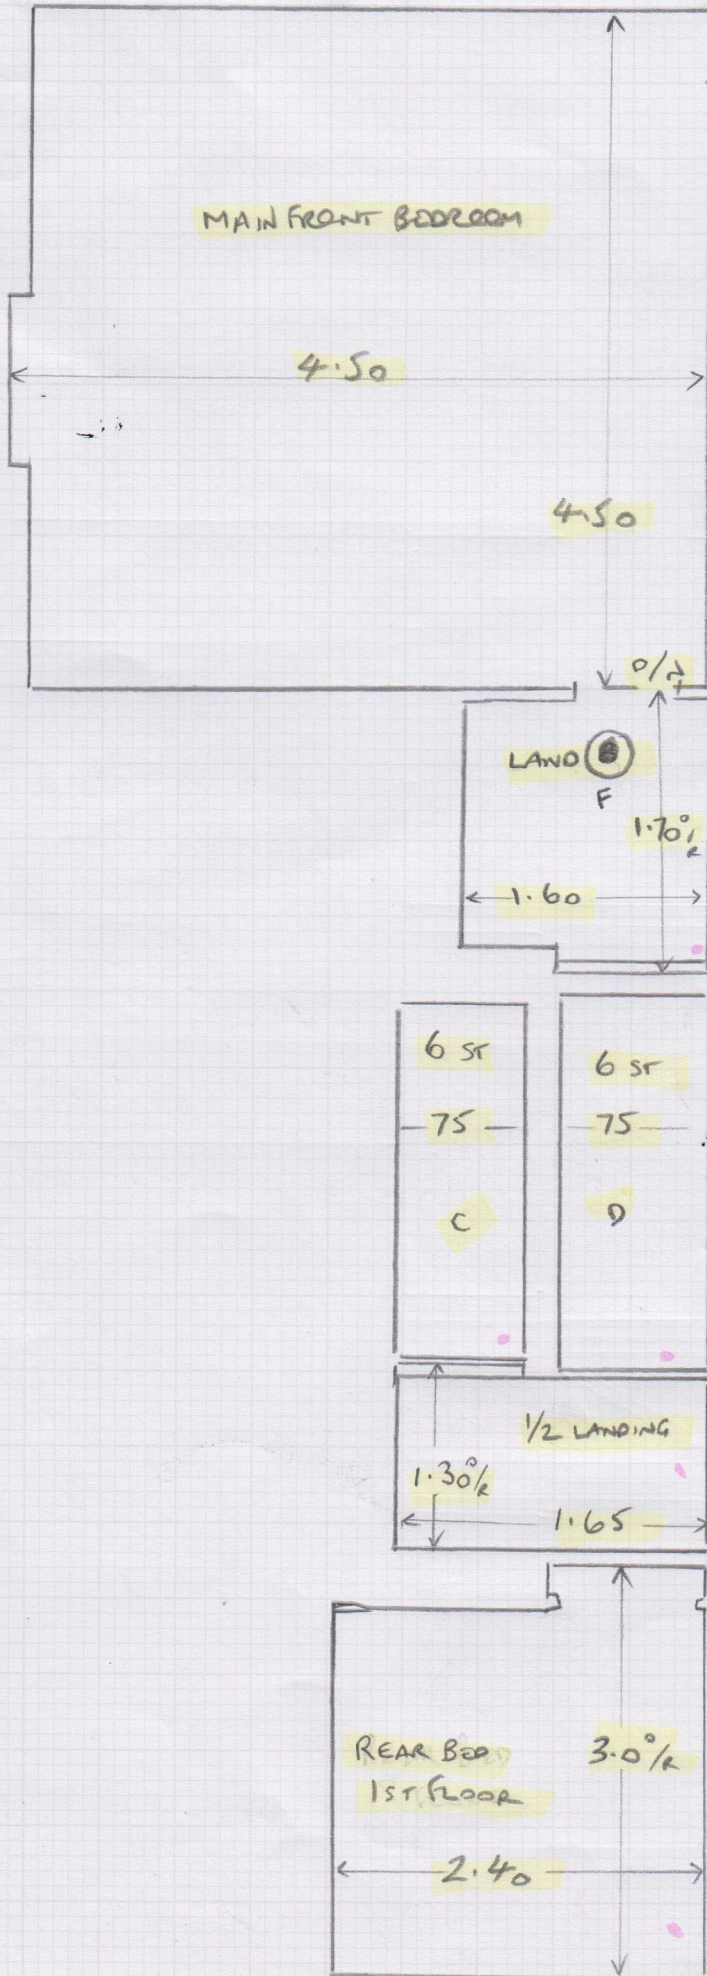

Fibre Wool Herringbone Langiatek (Pattern 8cms Tom @ Fibre 25/4/24 10.20m)

Stairs + Landings, 1st Floor Rear Bedroom + Top floor rear bedroom

£83.90 - £66.50 - 17.40

CUT:
13.30 x 4m

Job No: F29830

Name:

Address:

Tel:

Sheet: 1 of 3

1 of 3

Job No: F29830

Name: _____

Address: _____

Tel: _____

Sheet: 2/3

WI 1.20 x 1.10

2 of 3

Job No: F29830
Name: _____
Address: _____
Tel: _____
Sheet: 3 of 5

3 of 3

RUGS REQUIRED

80 x 3.25 KITCHEN

1.60 x 2.40 DINING ROOM