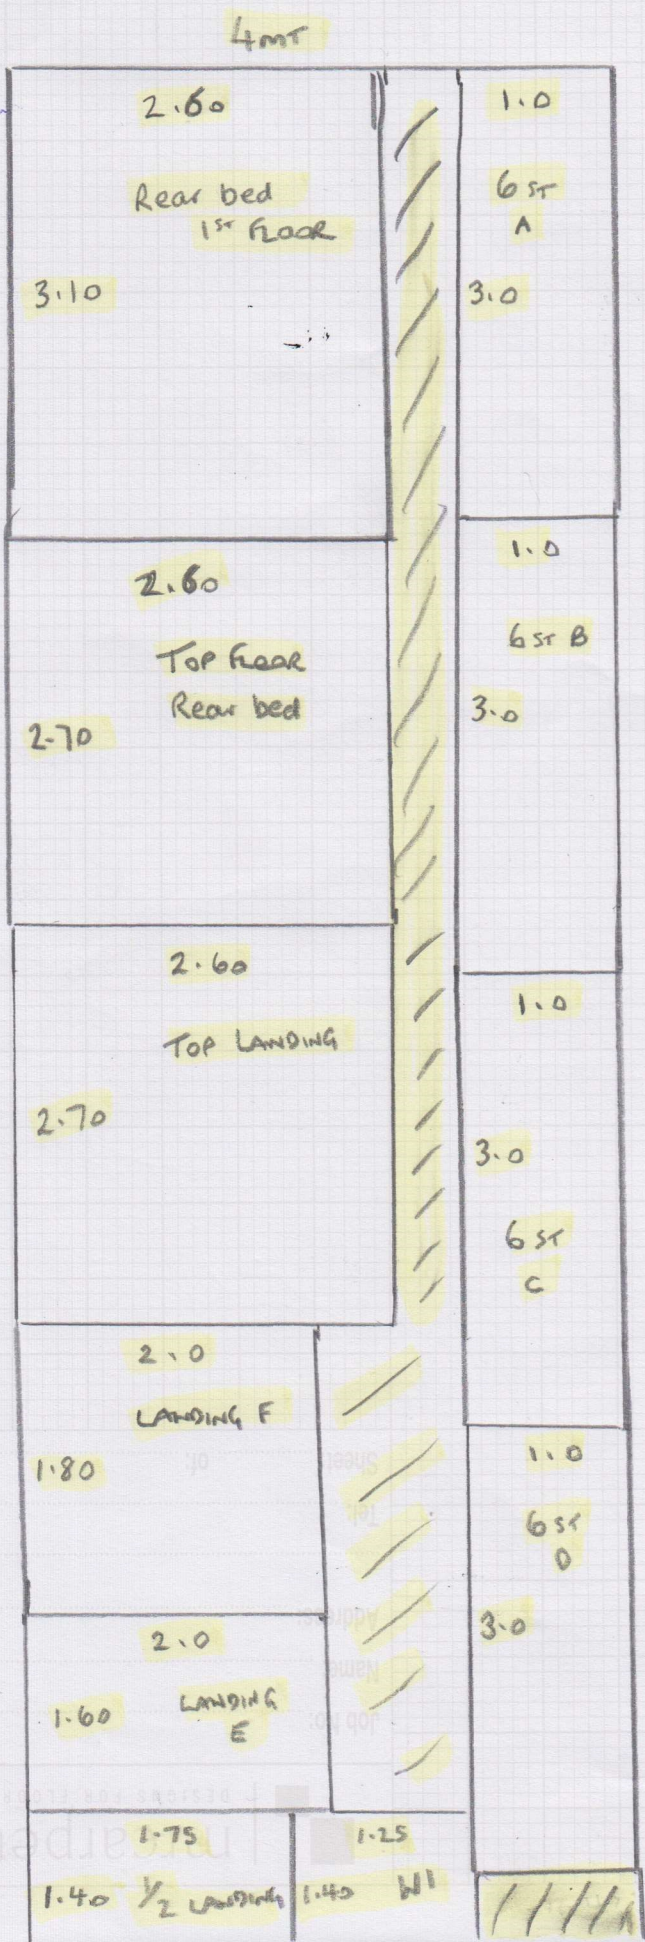

Fibre Wool Herringbone Langiatek (Pattern 8cms Tom @ Fibre 25/4/24 10.20m)

Stairs + Landings, 1st Floor Rear Bedroom + Top floor rear bedroom

£83.90 - £66.50 - 17.40

CUT:
13.30 x 4m

Job No: F29830

Name:

Address:

Tel:

Sheet: 1 of 3

1 of 3

Job No: F29830

Name: _____

Address: _____

Tel: _____

Sheet: 2/3

WI 1.20 x 1.10

2 of 3

Job No: F29830
Name: _____
Address: _____
Tel: _____
Sheet: 3 of 5

3 of 3

RUGS REQUIRED

80 x 3.25 KITCHEN

1.60 x 2.40 DINING ROOM