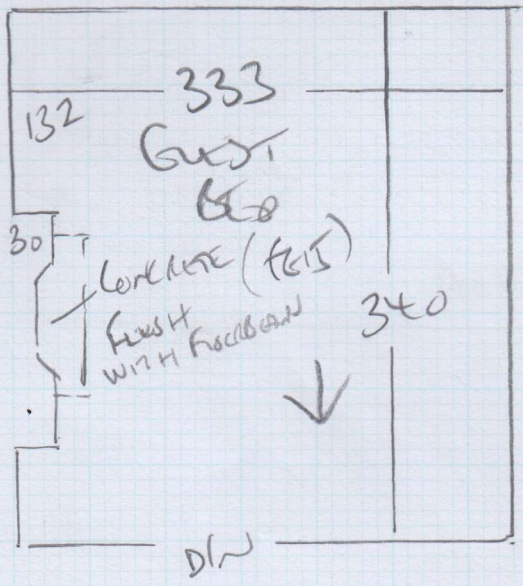

Job No: F23195
Name: Roll
Address: 24 LAMAR (LAD)
WS 533
Tel:
Sheet: 1 of 2

533
Core 1A10
550 x 550

2750m²

mrcarpet
 Job No: F23195
 Name: ROLT
 Address: 24 LAMMASBANK RD
 WS SJS
 Tel:
 Sheet: 2 of 2

Guest bed
 Wood floorboards painted white
 no shift needs steele

NURSEY
 Builder to shift CERAMICS
 Wood floor (no shift)
 needs steele