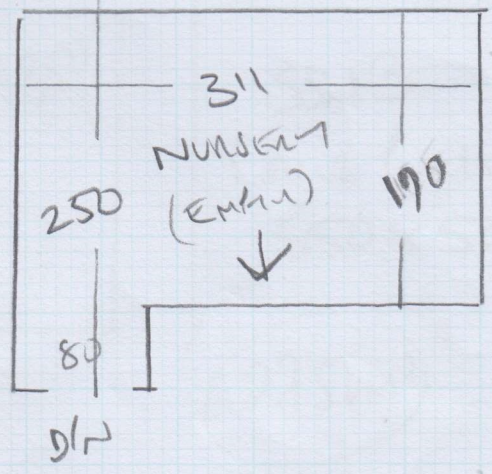

Job No: F23195
Name: Roll
Address: 24 LAMAR (LAD)
WS 533
Tel:
Sheet: 1 of 2

533
Core 1A10
550 x 550

2750m²

mrcarpet
 Job No: F23195
 Name: ROLT
 Address: 24 LAMMASBANK RD
 WS SJS
 Tel:
 Sheet: 2 of 2

Guest bed
 Wood floorboards painted white
 no shift needs steele

NURSEY
 Builder to shift CERAMICS
 Wood floor (no shift)
 needs steele