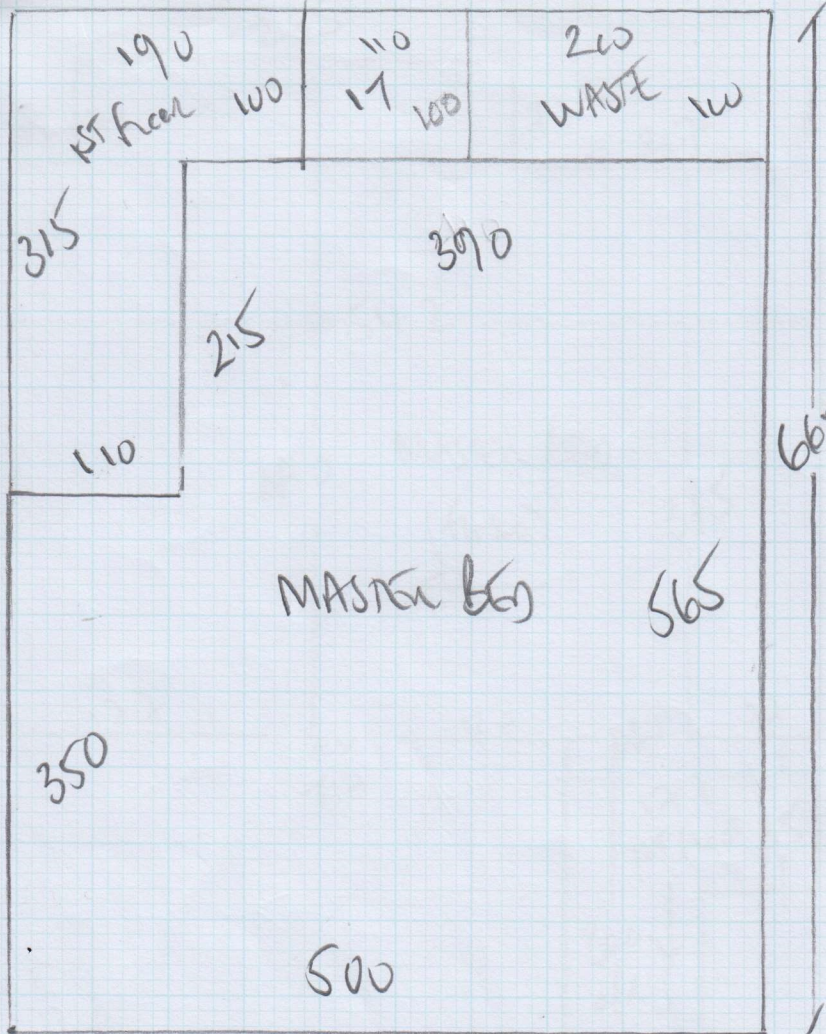

Job No: f 23243  
 Name: RAT  
 Address: 24 LAMMASIK ROAD  
 WS SJB  
 Tel:  
 Sheet: 1 of 2

SSNB  
 Coral Lino

Plan 665 x 500  
 LANDING 275 x 500

900 x 500

47m<sup>2</sup>

1ST FLOOR OF STAIRS  
 TO BE LEFT BARE  
 FINISH OVER RISER  
 OF 1ST FLOOR

Job No: f23243  
 Name: ROLT  
 Address: 24 LAMMAS LANE WS SJS  
 Tel:  
 Sheet: 2 of 2

\* 1st floor \*  
 \* NOT BEING \*  
 \* DONE \*  
 B/W } 60cm  
 AS x 90 }  
 137 }  
 AS x 74 }  
 65

AS x 90 STOP HERE  
 FINISH LANDING CARPET OVER RISER TO NEXT

SI