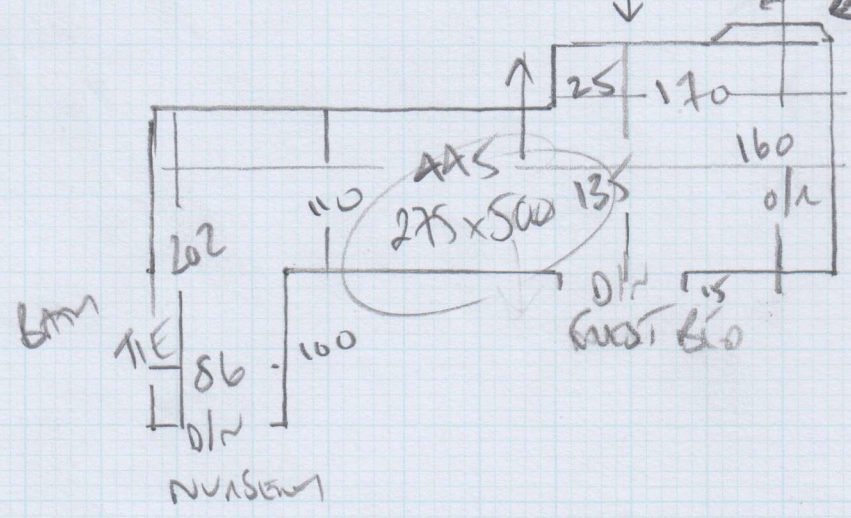

Job No: f 23243  
 Name: RAT  
 Address: 24 LAMMASIK ROAD  
 WS SJB  
 Tel:  
 Sheet: 1 of 2

SSNB  
 Coral Lino

Plan 665 x 500  
 LANDING 275 x 500

900 x 500

47m<sup>2</sup>

1ST FLOOR OF STAIRS  
 TO BE LEFT BARE  
 FINISH OVER RISER  
 OF 1ST FLOOR

Job No: f23243  
 Name: ROLT  
 Address: 24 LAMMAS LANE WS SJS  
 Tel:  
 Sheet: 2 of 2

\* 1st floor \*  
 \* NOT BEING \*  
 \* DONE \*  
 B/W } 60cm  
 AS x 90 }  
 137 }  
 AS x 74 }  
 65

AS x 90 STOP HERE  
 FINISH LANDING CARPET OVER RISER TO NEXT

SI