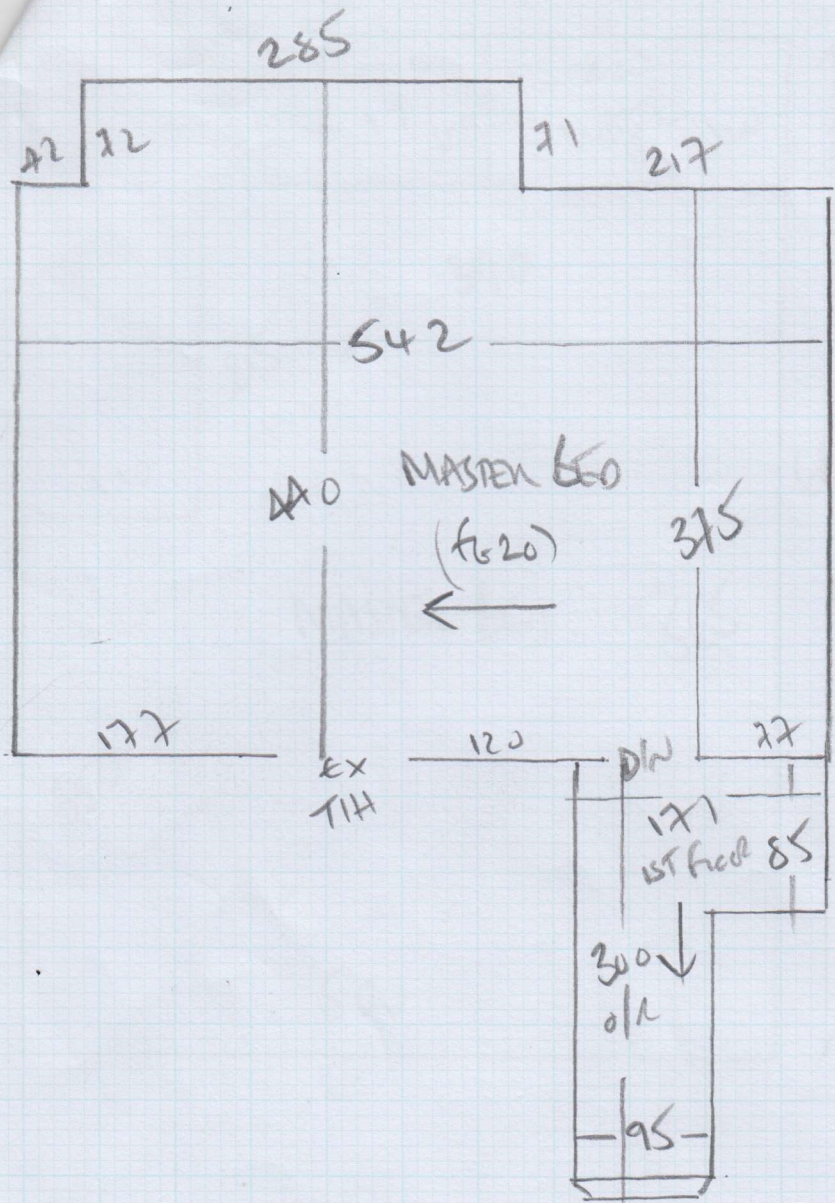

Job No: f 23243  
 Name: RAT  
 Address: 24 LAMMASIK ROAD  
 WS SJB  
 Tel:  
 Sheet: 1 of 2

SSNB  
 Coral Lino

Plan 665 x 500  
 LANDING 275 x 500

900 x 500

47m<sup>2</sup>

1ST FLOOR OF STAIRS  
 TO BE LEFT BARE  
 FINISH OVER RISER  
 OF 1ST FLOOR

Job No: f23243  
 Name: ROLT  
 Address: 24 LAMMAS LANE WS SJS  
 Tel:  
 Sheet: 2 of 2

\* 1st floor \*  
 \* NOT BEING \*  
 \* DONE \*  
 B/W } 60cm  
 AS x 90 }  
 137 }  
 AS x 74 }  
 65

AS x 90 STOP HERE  
 FINISH LANDING CARPET OVER RISER TO NEXT

SI