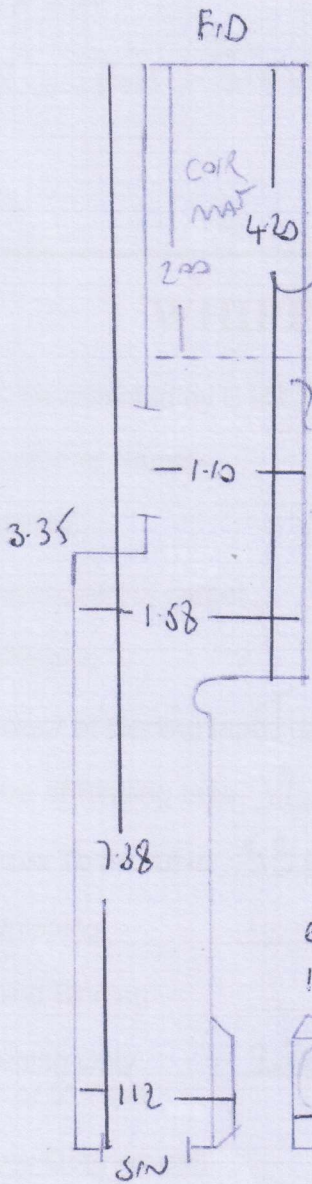

F23868  
KENNEDY  
41 GREENSIDE RD  
W12 9JQ

2 of 4

TOP FLOOR

F23864  
 KENNEDY  
 41 CRENSHORE RD  
 W12 9JQ

3 of 4

FIRST FLOOR

F23868

KENNEDY

41 CARENSIDE RD

W12 9JQ

4 of 4

COR MAT

GREEN 014

1.10 x 2.00m

SO EDGE A/c

1 x 271m length

Basement FIGHT

55cm

TAKES RUNNER

T1024 GRAY TAKE 120mm

8N 85x46  
10 STMS .72