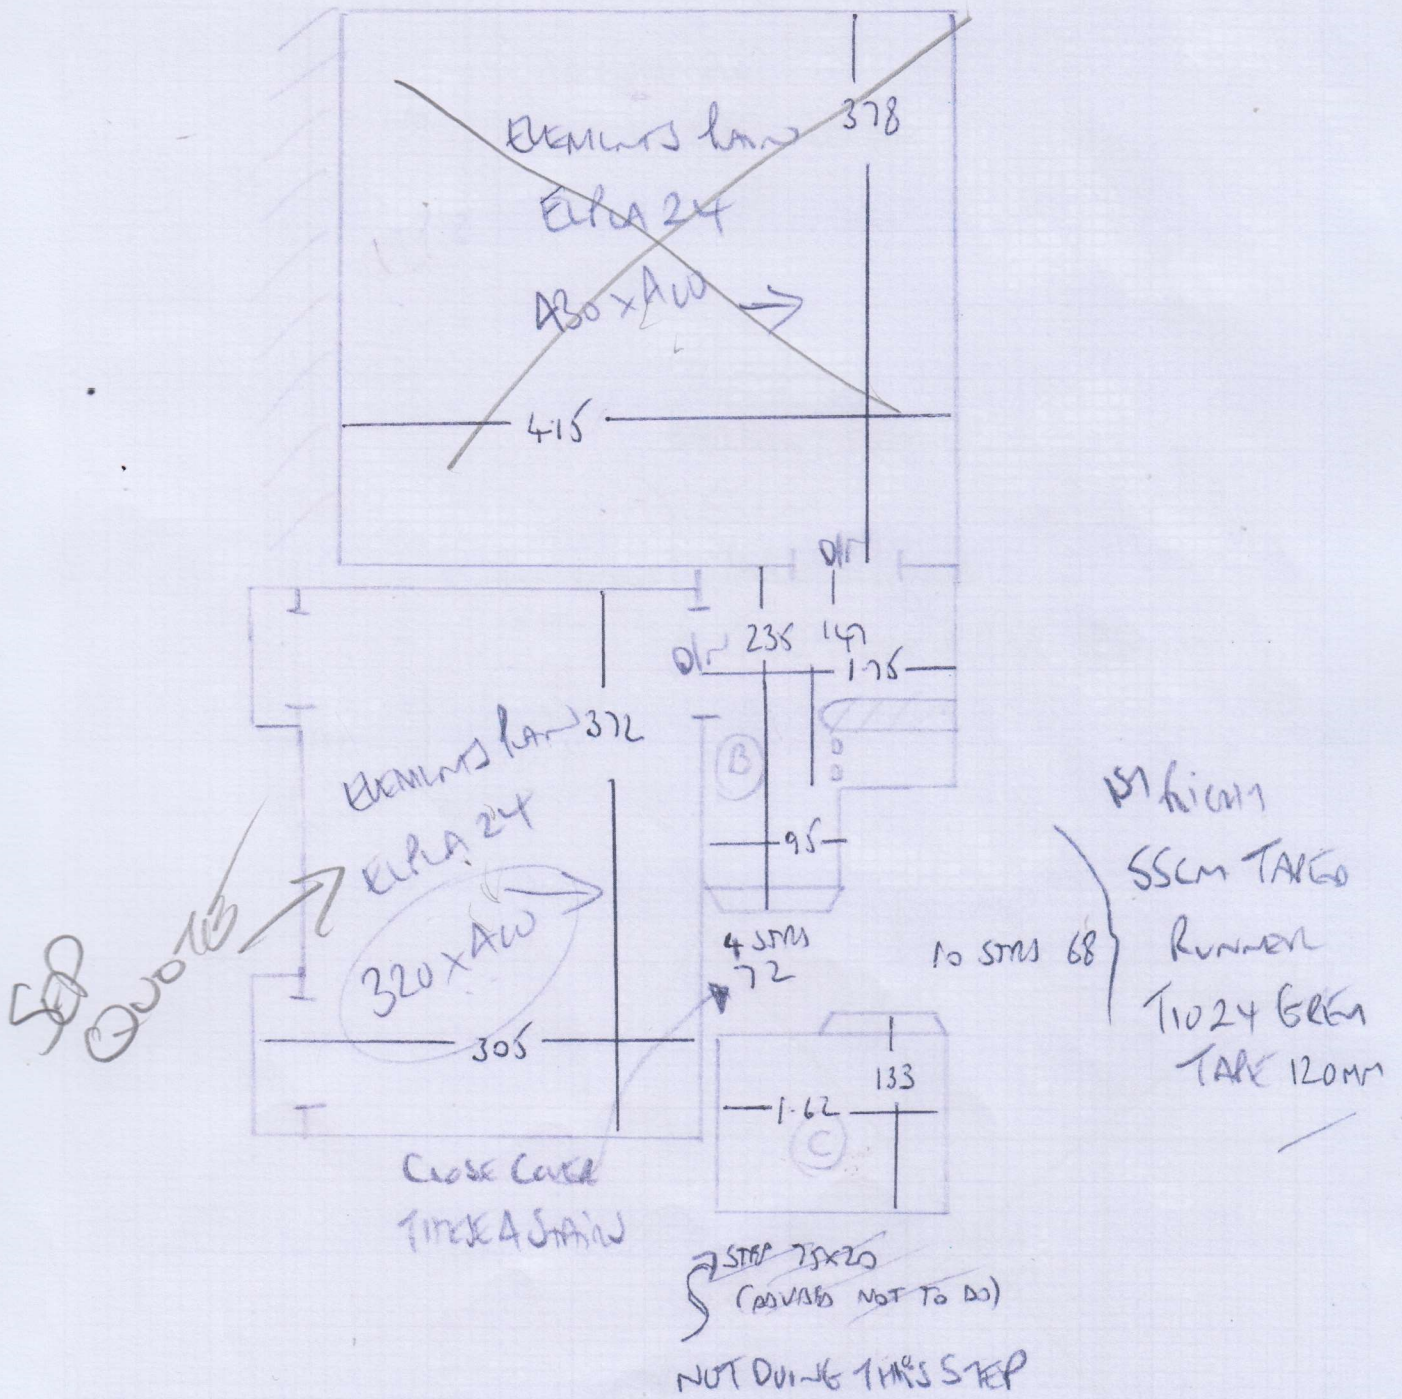

F23868  
KENNEDY  
41 GREENSIDE RD  
W12 9JQ

2 of 4

TOP FLOOR

F23864  
 KENNEDY  
 41 CRENSHORE RD  
 W12 9JQ

3 of 4

FIRST FLOOR

F23868

KENNEDY

41 CARENSIDE RD

W12 9JQ

4 of 4

COR MAT

GREEN 014

1.10 x 2.00m

SO EDGE A/c

1 x 271m length

Basement FIGHT

55cm

TAKES RUNNER

T1024 GRAY TAKE 120mm

8N 85x46  
10 STMS .72