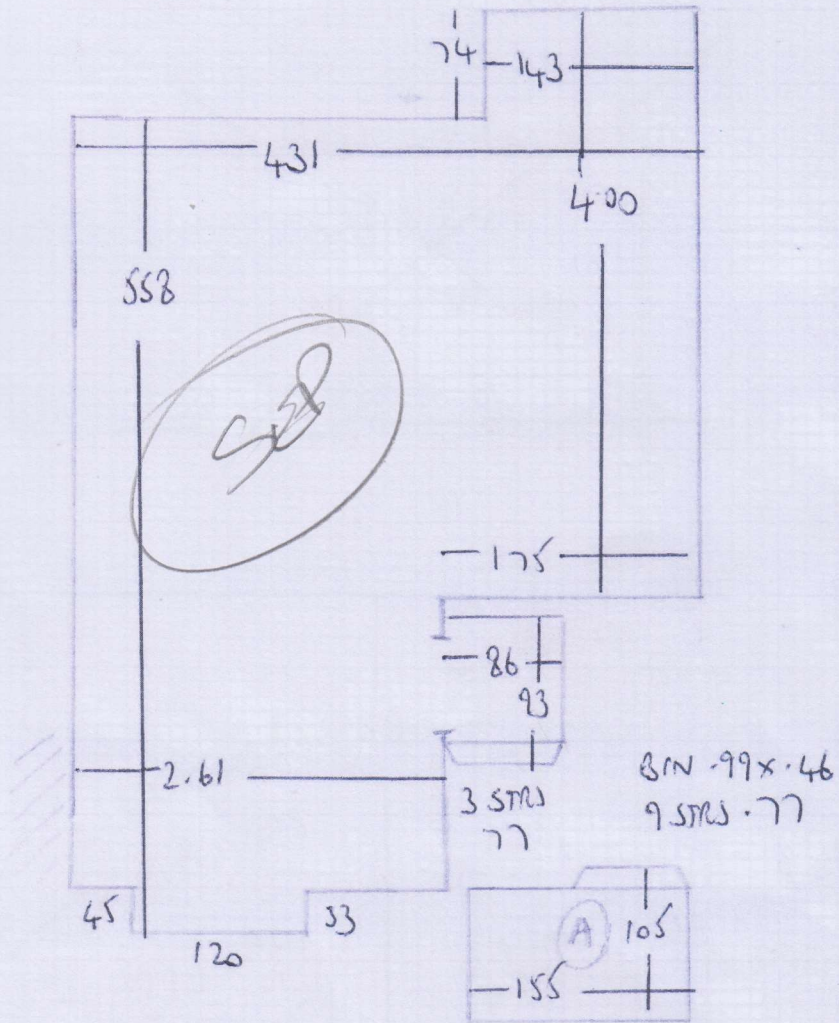

F23868  
KENNEDY  
41 GREENSIDE RD  
W12 9JQ

2 of 4

TOP FLOOR

F23864  
 KENNEDY  
 41 CRENSHORE RD  
 W12 9JQ

3 of 4

FIRST FLOOR

F23868

KENNEDY

41 CARENSIDE RD

W12 9JQ

4 of 4

COR MAT

GREEN 014

1.10 x 2.00m

SO EDGE A/c

1 x 271m length

Basement FIGHT

55cm

TAKES RUNNER

T1024 GRAY TAKE 120mm

8N 85x46  
10 STMS .72