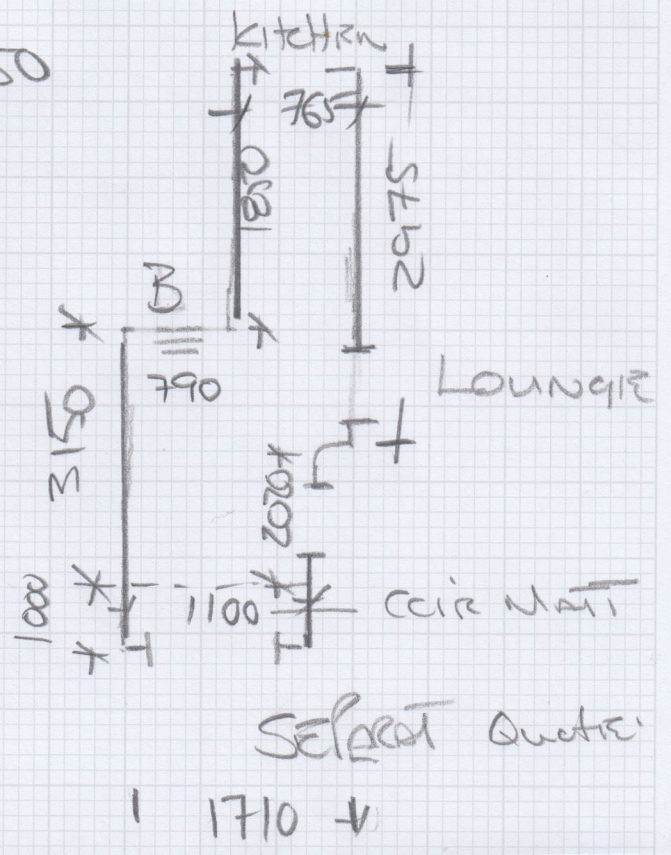

# MEASURE

mrcarpets  
DESIGNS FOR FLOORS

Job No: F30386  
 Name: GEORGE WALTER  
 Address: 46 HEATHFIELD GARDENS  
 Tel: W 441x  
 Sheet: \_\_\_\_\_ of: \_\_\_\_\_

LRE 9mm

A. 810x410x3

B 1110x570 W  
 890x630 W  
 810x290x8  
 1000x390x1

SEPARAT QUOTE

1710

Mr George Walker, 46 Heath Field Gardens

Date of Measure: Fri, 28 Mar 25

At: 2-3pm

Site Address:  
46 Heath Field Gardens

Customer Address:  
46 Heath Field Gardens

LONDON W4 4JX

LONDON W4 4JX

CONTACT: collect carpet

Mobile	Home	Office
07979-936729		

Email:  
george@ltew.co.uk

LTew

Areas to be done and Description of Measure

3 bedrooms landing and stairs

Instructions and Estimators comments

Ghent GHL-06 door bar Ali ( have quoted see )

Beustred offcom  
Boog

**Must Read!** collect carpet from customer

Office Ref: F30386

Mr George Walker, 46 Heath Field Gardens

Date of Measure Fri, 28 Mar 25

At 2-3pm