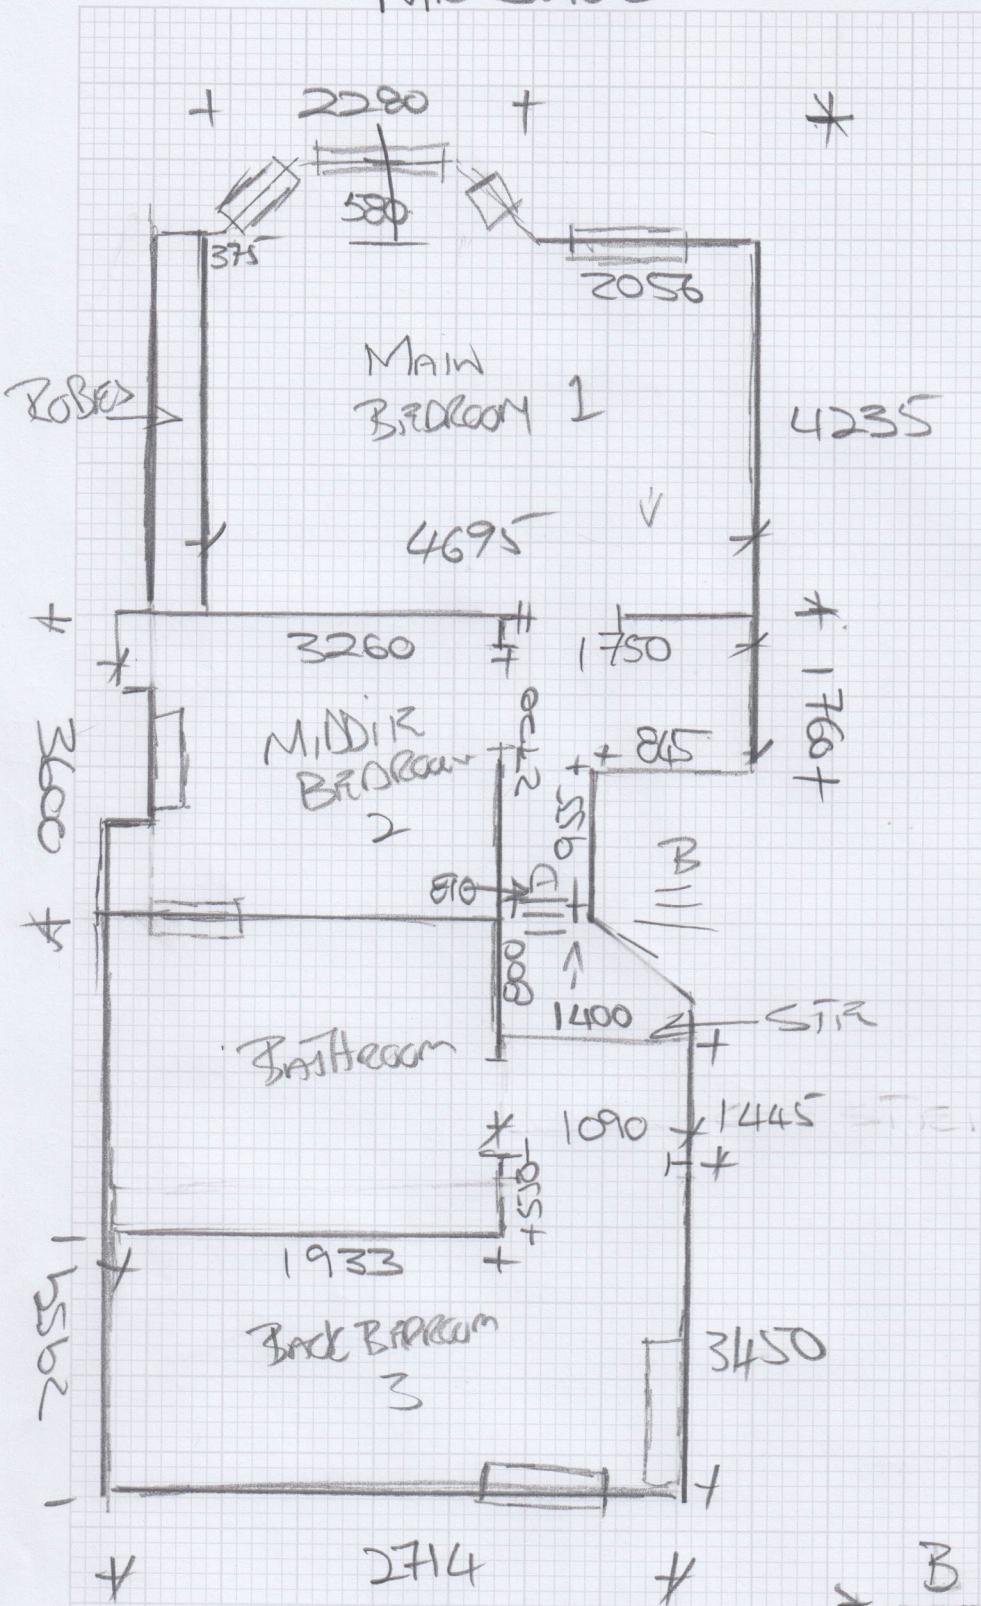

# MEASURE

mrcarpets  
DESIGNS FOR FLOORS

Job No: F30386  
 Name: GEORGE WALTER  
 Address: 46 HEATHFIELD GARDENS  
 Tel: W 441x  
 Sheet: \_\_\_\_\_ of: \_\_\_\_\_

LRE 9mm

A. 810x410x3

B 1110x570 W  
 890x630 W  
 810x290x8  
 1000x390x1

SEPARAT QUOTE

1710

Mr George Walker, 46 Heath Field Gardens

Date of Measure: Fri, 28 Mar 25

At: 2-3pm

Site Address:  
46 Heath Field Gardens

Customer Address:  
46 Heath Field Gardens

LONDON W4 4JX

LONDON W4 4JX

CONTACT: collect carpet

Mobile	Home	Office
07979-936729		

Email:  
george@ltew.co.uk

LTew

Areas to be done and Description of Measure

3 bedrooms landing and stairs

Instructions and Estimators comments

For: Wood / Concrete / other \_\_\_\_\_  
 S/edge: Wood/Concrete/No pin/existing (if existing, allow \_\_\_ sticks to supplement where necessary)  
 Sticking Req'd: Yes/No Type: Fastset/Other  
 Underlay: Re-use Existing / New required  
 Type: 42oz Felt / Fomalux / PU Foam / Luxury PU Foam / LowTog / Durafit  
 Doorbars: Alloy / Satin Ali / Polished Ali / Anod / Solid Brass / Chrome / Nisheen  
 Seam/Wood/T/Holds: colour \_\_\_\_\_ NEW  
 Door Clearance: OK / Low (advise on quote)  
 Uplift: No / Yes (if "Yes" - what type?) Carpet  
 Furniture: No/Yes (if YES, please specify the following) - 1 man / 2 men (Fitter to get paid) £ \_\_\_\_\_ total/per room NO  
 Parking Cost: Free / £ 7 per hour  
 Parking Restrictions: (type) / £ \_\_\_\_\_  
 Congestion Zone: No / Yes  
 Access: Easy / Hard / 2 men req'd / \_\_\_\_\_ floor?  
 Runners: Whipping / Binding (if binding, specify type) Full fit  
 Tape size: 1½" / 2" / 3" / 5"  
 Style: Top taping / Side binding  
 Stairrods: Type \_\_\_\_\_ Nr \_\_\_\_\_ Size \_\_\_\_\_