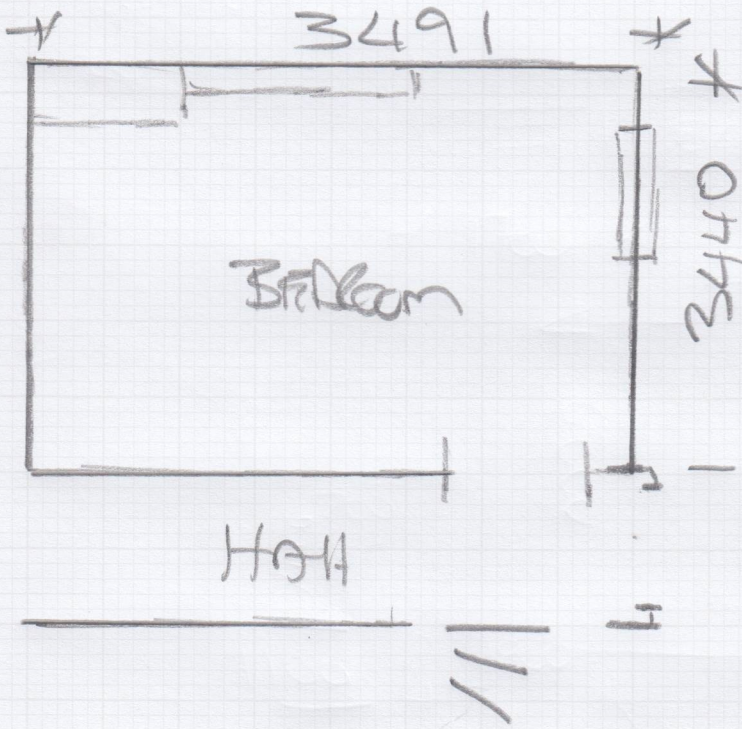

MARBLE

KITCHEN STAIR

1100 x 800 x RIVER

760 x 430 1st Flight

690 x 415 x 14

mrcarpet  
DESIGNS FOR FLOORS  
Job No: F30573  
Name: Victoria  
Address: KARATASIOS  
66 LANGITTEN  
Tel: SR  
Sheet: SW 66 FA

GROUND FLOOR

1100 x 1010 W

775 x 430 x 13

→ SEPARATE  
BATH

F30573

1st call of 3

Notes for Measure

Estimator: MannyD

Mrs Victoria Karatasios, 66 Langthorn Street

Date of Measure: Fri, 1 Aug 25

At: 10-11am

Site Address:  
66 Langthorn Street

TOP FLOOR

Customer Address:  
66 Langthorn Street

LONDON

SW6 6JX

LONDON

**Tape size:** 1½" / 2" / 3" / 5" →

**Style:** Top taping / Side binding

**Stairrods:** Type \_\_\_\_\_ Nr \_\_\_\_\_ Size \_\_\_\_\_

WAV 911  
→  
Full Fit  
→

**Must Read: Not entered**