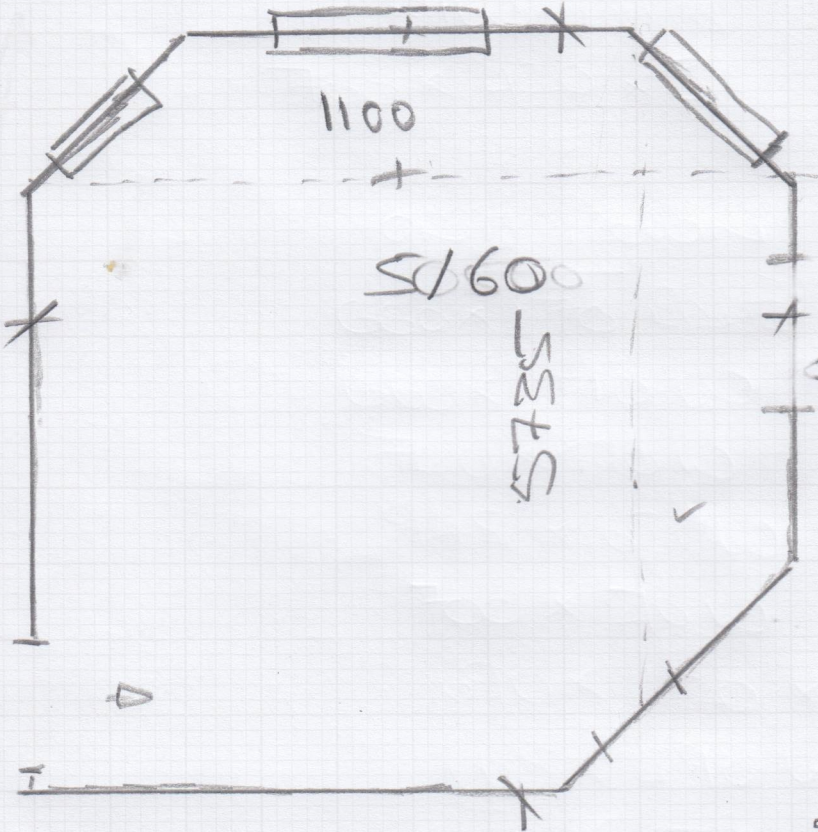

MRCARPET

mrcarpet  
DESIGNS FOR FLOORS

Job No: F30582  
Name: Jago Jago  
Address: 10a HOLLAND  
HART  
RD  
Sheet: W1482Z

USE  
CUSTOMER  
BAR

F1weave  
530 x 4 x 2

5.90 x SMIR  
5.90 - S

Mrs Jago Jago, 10 A Holland Park Road

Date of Measure: Fri, 1 Aug 25

At: 1pm

Site Address:

10 A Holland Park Road

RACHTEL

Customer Address:

10 A Holland Park Road

LONDON

Runners:

Whipping / Binding (if binding, specify type)

Tape size:

1½" / 2" / 3" / 5"

Style:

Top taping / Side binding

Stairrods:

Type \_\_\_\_\_ Nr \_\_\_\_\_ Size \_\_\_\_\_