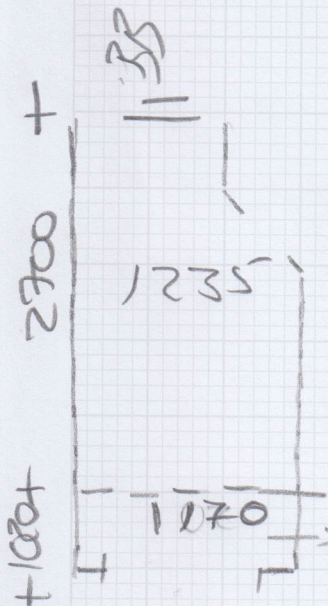

# MASURE

Job No: F 30635  
 Name: Tom Carpenter  
 Address: FLAT B 2  
 VERA RD  
 Tel: SW 66 RN  
 Sheet: ..... of: .....

BB 870 x 2520 x 2

BB 820 x 420 x 14

No Do Mat

ENTRANCE MAT

~~F30635~~

1st call of 3

# Notes for Measure

Estimator: MannyD

Mr Tom Carpenter, Flat B, 2 Vera Road

Date of Measure: Mon, 13 Oct 25

At: 10 - 11 am

Site Address:

Flat B, 2 Vera Road

Customer Address:

Tape size: 1½" / 2" / 3" / 5"

Style: Top taping / Side binding

Stairrods: Type \_\_\_\_\_ Nr \_\_\_\_\_ Size \_\_\_\_\_

**Must Read: JAMIE ONSITE FITTING FOR CUSTOMER SAME DAY**