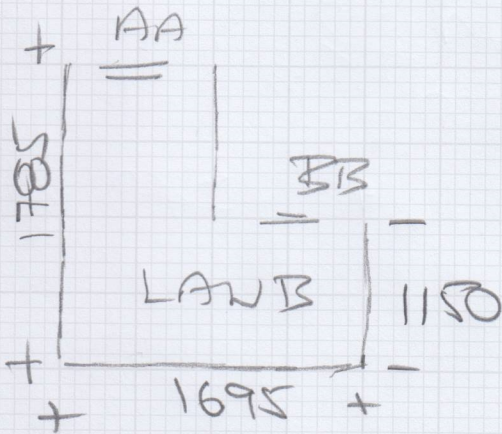

# MASURE

Job No: F 30635  
 Name: Tom Carpenter  
 Address: FLAT B 2  
 VERA RD  
 Tel: SW 66 RN  
 Sheet: ..... of: .....

BB 870 x 2520 x 2

BB 820 x 420 x 14

No Do Mat

ENTRANCE MAT

~~F30635~~

1st call of 3

# Notes for Measure

Estimator: MannyD

Mr Tom Carpenter, Flat B, 2 Vera Road

Date of Measure: Mon, 13 Oct 25

At: 10 - 11 am

Site Address:

Flat B, 2 Vera Road

Customer Address:

Tape size: 1½" / 2" / 3" / 5"

Style: Top taping / Side binding

Stairrods: Type \_\_\_\_\_ Nr \_\_\_\_\_ Size \_\_\_\_\_

**Must Read: JAMIE ONSITE FITTING FOR CUSTOMER SAME DAY**