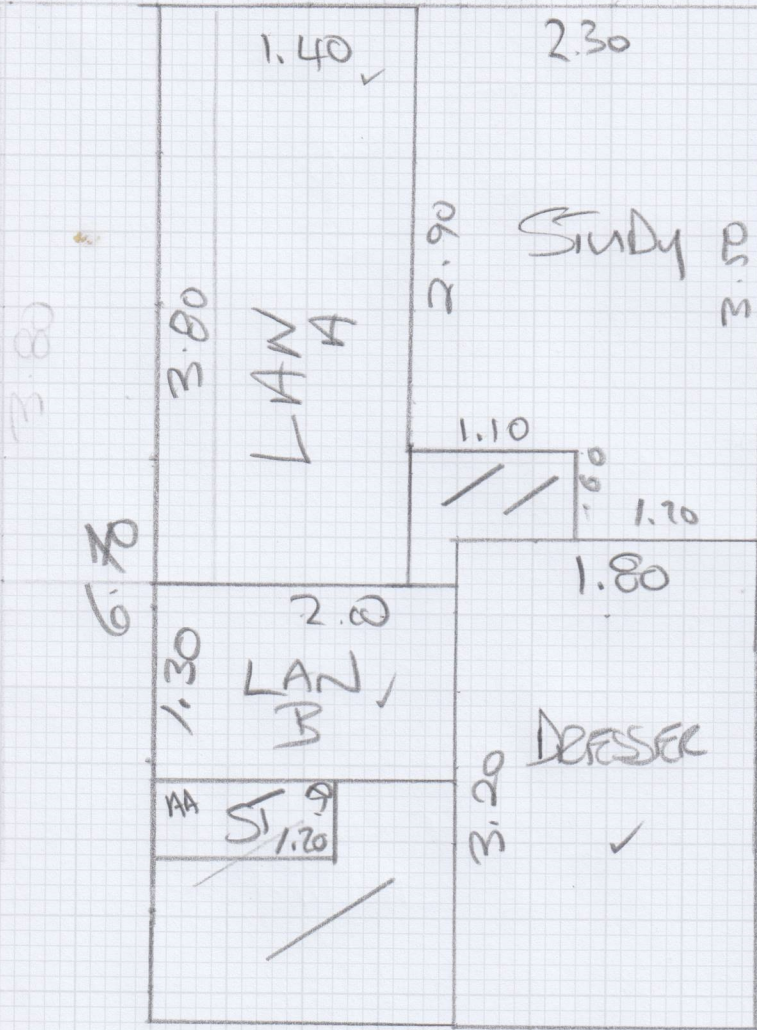

Cutting Plan

mrcarpets
DESIGNS FOR FLOORS

Job No: F30666
Name: GREEN
Address: 912 WARD
AVE
Tel: SW 66RD
Sheet: 2 of 2

4.50 x 4

York

3.50 x 4

3.50 x 4

Cutting Plan

4

Job No: F30660
 Name: GREEN
 Address: 92 WARDO AVE
 Tel: SW 66 RD
 Sheet: 2 of 2

SHOCKLINK
BECKWAY

6.70 x 4

4

2M	BB	BB	BB	BB
	4x	4x	4x	3x
	SI	SI	SI	SI
	cut to	cut to	cut to	cut to
	640W	640W	640W	640W

FIBRE

2 x 4