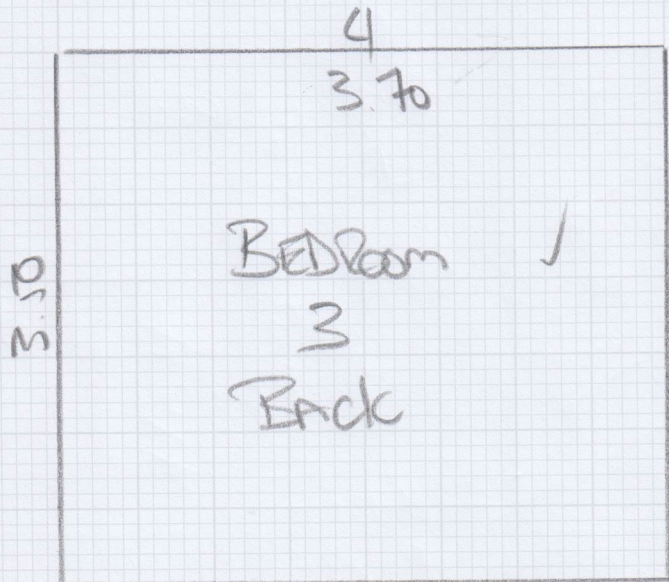

Cutting Plan

mrcarpets
DESIGNS FOR FLOORS

Job No: F30666
Name: GREEN
Address: 912 WARD
AVE
Tel: SW 66RD
Sheet: 2 of 2

4.50 x 4

York

3.50 x 4

3.50 x 4

Cutting Plan

4

Job No: F30660
 Name: GREEN
 Address: 92 WARDO AVE
 Tel: SW 66 RD
 Sheet: 2 of 2

SHOCKLINK
BECKWAY

6.70 x 4

4

2M	BB	BB	BB	BB
	4x	4x	4x	3x
	SI	SI	SI	SI
	cut to	cut to	cut to	cut to
	640W	640W	640W	640W

FIBRE

2 x 4