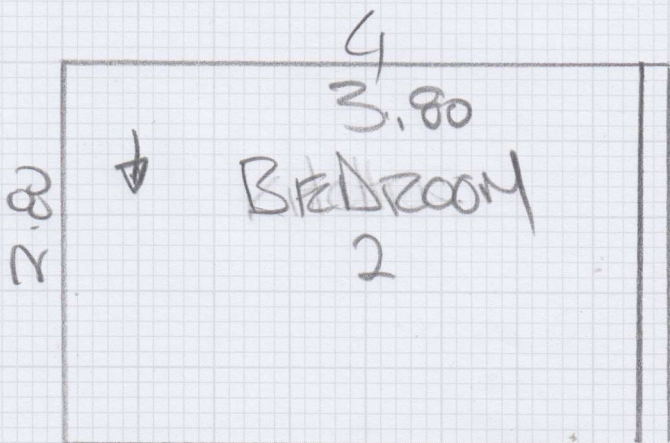

# Cutting Plans

mrcarpet  
DESIGNS FOR FLOORS

Job No: F30680  
Name: Nathan Harris  
Address: 5 Wood Hall  
St  
Tel: SW3 4DT  
Sheet: of:

6x4

2.80x4

2.80x4