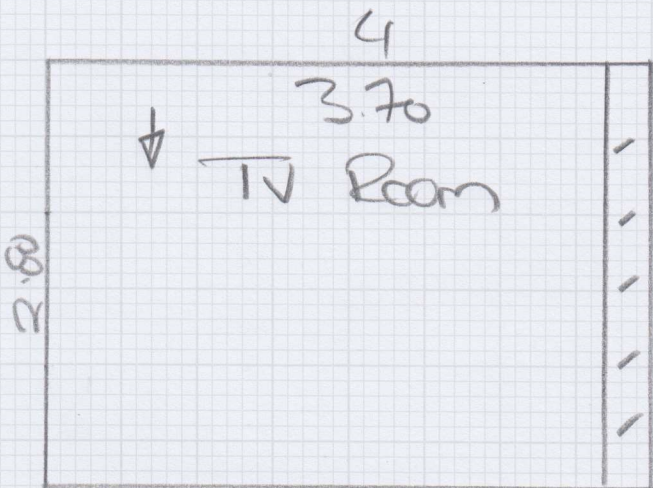

# Cutting Plans

mrcarpet  
DESIGNS FOR FLOORS

Job No: F30680  
Name: Nathan Harris  
Address: 5 Wood Hall  
St  
Tel: SW3 4DT  
Sheet: of:

6x4

2.80x4

2.80x4