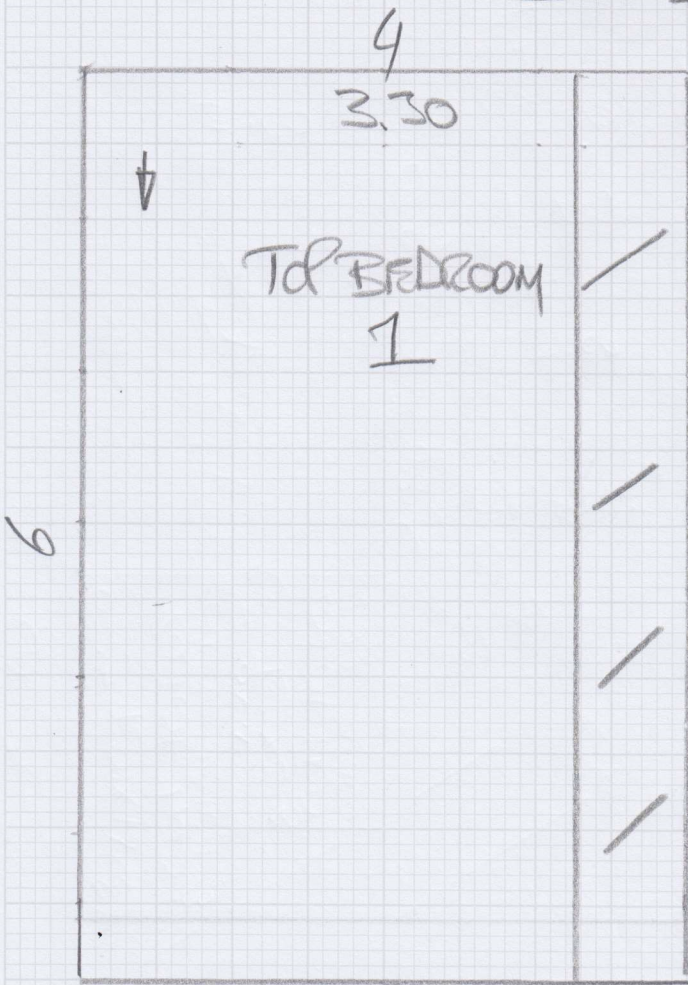

# Cutting Plans

mrcarpet  
DESIGNS FOR FLOORS

Job No: F30680  
Name: Nathan Harris  
Address: 5 Wood Hall  
St  
Tel: SW3 4DT  
Sheet: of:

6x4

2.80x4

2.80x4