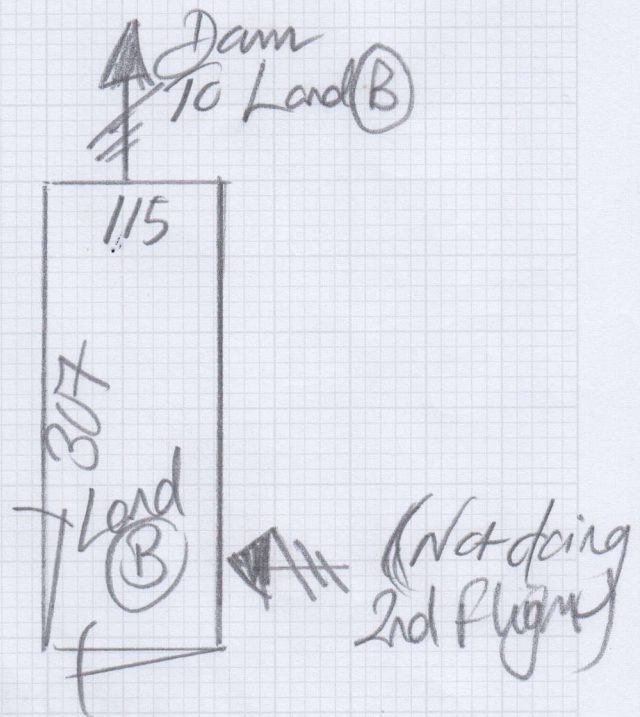

Job No: Gay  
 Name: Gay  
 Address: F30726  
 Tel: \_\_\_\_\_  
 Sheet \_\_\_\_\_ of \_\_\_\_\_

11.15 x 4.00

44.60 m<sup>2</sup>

✓zer

Job No: \_\_\_\_\_

Name: Gay

Address: \_\_\_\_\_

Tel: \_\_\_\_\_

Sheet: \_\_\_\_\_ of: \_\_\_\_\_

*Paperfret to all*

F30726

4th call of 4

Notes for Measure

Estimator: Chris

Mr Geoffrey Gay, 30 Harbord Street

Date of Measure: Wed, 29 Oct 25

Zen 164 @ £50.00m<sup>2</sup> less £12.00m<sup>2</sup> = £38.00m<sup>2</sup> net price - Quote 10mm PU Foam

*4 metre only*

*13 Nov*

**Must Read!**

**Meet Geoffrey on site**

**Office Ref: F30726**

Mr Geoffrey Gay, 30 Harbord Street

Tape size: 1½" / 2" / 3" / 5"

Style: Top taping / Side binding

**Must Read: Meet Geoffrey on site**