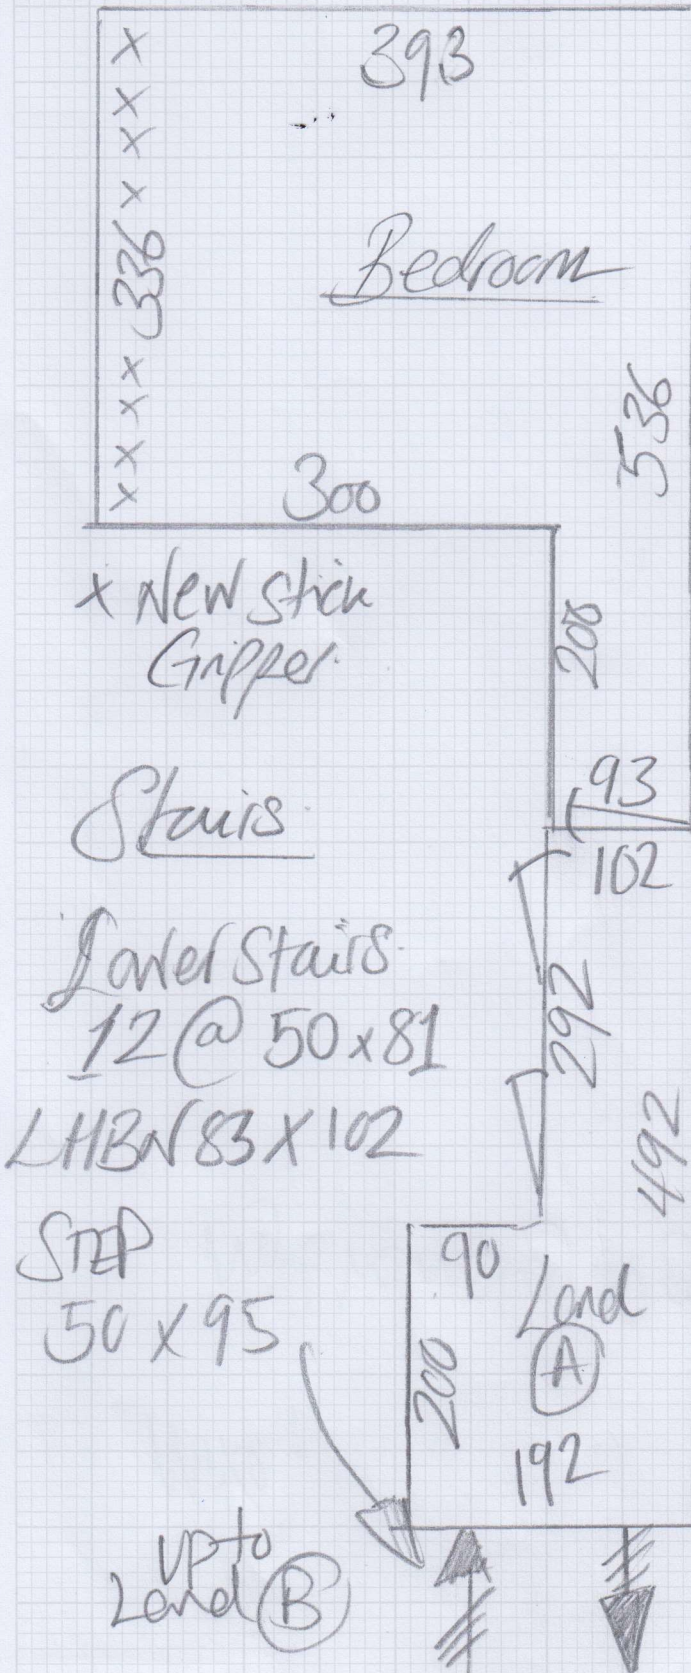

Job No: Gay  
 Name: Gay  
 Address: F30726  
 Tel: \_\_\_\_\_  
 Sheet \_\_\_\_\_ of \_\_\_\_\_

11.15 x 4.00

44.60 m<sup>2</sup>

✓zer

Job No: \_\_\_\_\_

Name: Gay

Address: \_\_\_\_\_

Tel: \_\_\_\_\_

Sheet: \_\_\_\_\_ of: \_\_\_\_\_

*Paperfret to all*

F30726

4th call of 4

Notes for Measure

Estimator: Chris

Mr Geoffrey Gay, 30 Harbord Street

Date of Measure: Wed, 29 Oct 25

Zen 164 @ £50.00m<sup>2</sup> less £12.00m<sup>2</sup> = £38.00m<sup>2</sup> net price - Quote 10mm PU Foam

*4 metre only*

*13 Nov*

**Must Read!**

**Meet Geoffrey on site**

**Office Ref: F30726**

Mr Geoffrey Gay, 30 Harbord Street

Tape size: 1½" / 2" / 3" / 5"

Style: Top taping / Side binding

**Must Read: Meet Geoffrey on site**