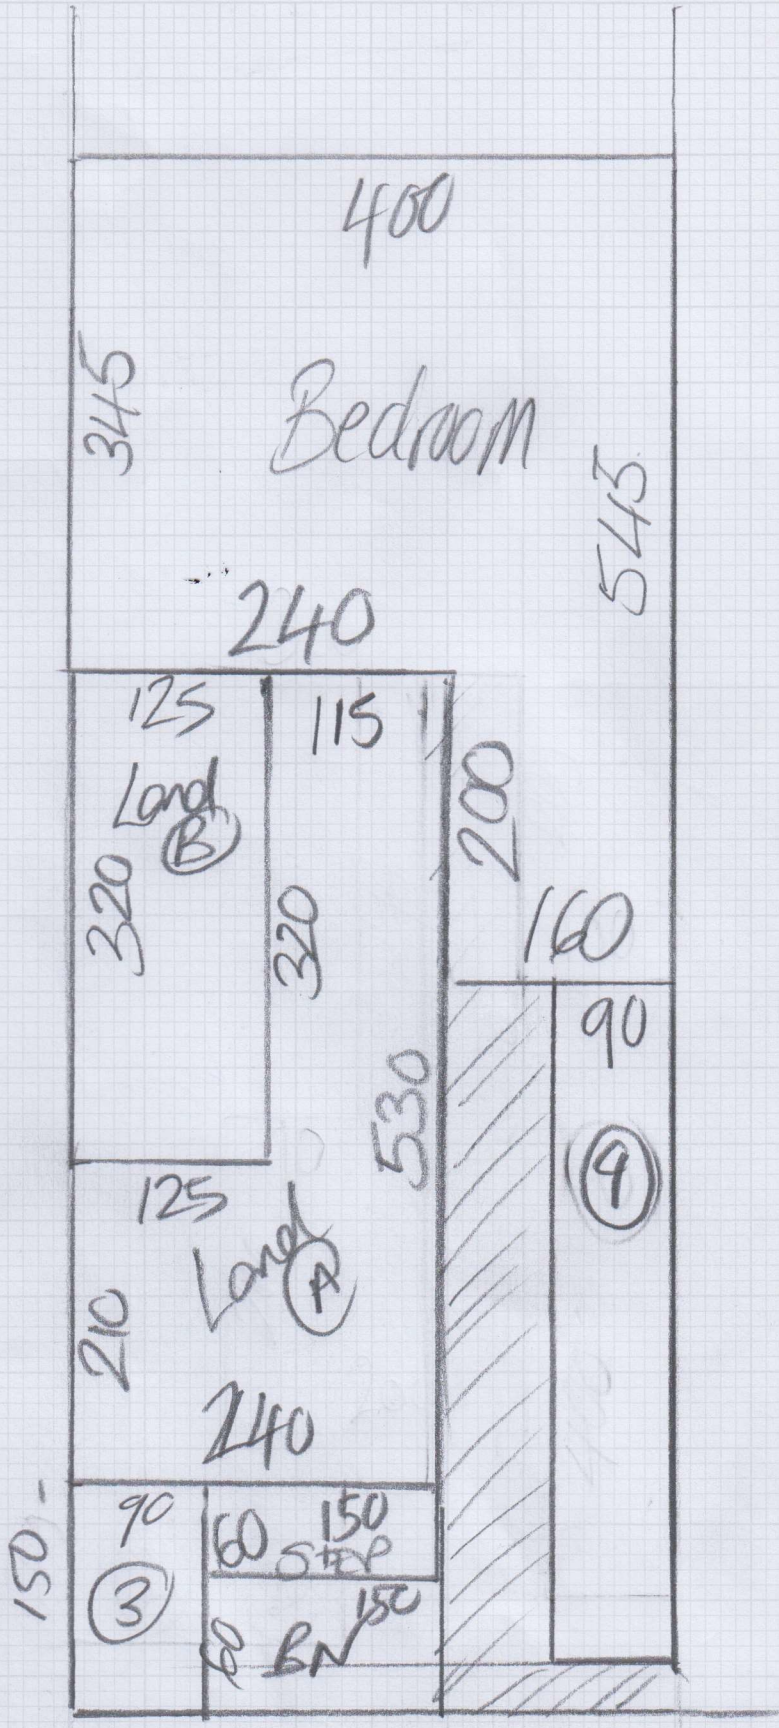

Job No: Gay  
 Name: Gay  
 Address: F30726  
 Tel: \_\_\_\_\_  
 Sheet \_\_\_\_\_ of \_\_\_\_\_

11.15 x 4.00

44.60 m<sup>2</sup>

✓zer

Job No: \_\_\_\_\_

Name: Gay

Address: \_\_\_\_\_

Tel: \_\_\_\_\_

Sheet: \_\_\_\_\_ of: \_\_\_\_\_

*Paperfret to all*

F30726

4th call of 4

Notes for Measure

Estimator: Chris

Mr Geoffrey Gay, 30 Harbord Street

Date of Measure: Wed, 29 Oct 25

Zen 164 @ £50.00m<sup>2</sup> less £12.00m<sup>2</sup> = £38.00m<sup>2</sup> net price - Quote 10mm PU Foam

*4 metre only*

*13 Nov*

**Must Read!**

**Meet Geoffrey on site**

**Office Ref: F30726**

Mr Geoffrey Gay, 30 Harbord Street

Tape size: 1½" / 2" / 3" / 5"

Style: Top taping / Side binding

**Must Read: Meet Geoffrey on site**