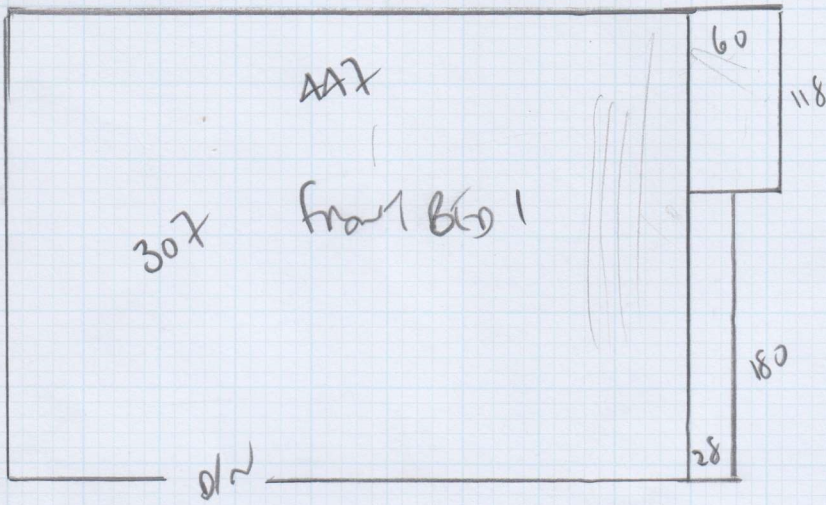

Job No: F20847

Name: SARAH DAVID

Address: Flat 3

1A OXBURY AVE

Tel: SW6 5SS

Sheet: 1 OF 1

DONNA

DYE 10

CHALK WHITE

Bldg 1

325 x 500

16.25m²

DYE 4

CHALK WHITE

Bldg 2

325 x 400

1300m²

586341