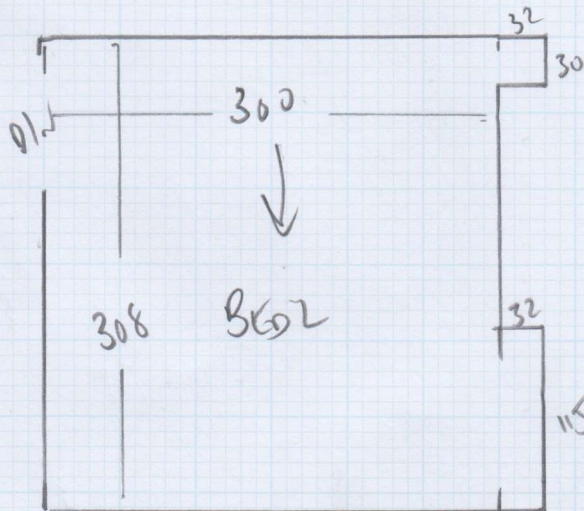

Job No: F20847

Name: SARAH DAVID

Address: Flat 3

1A OXBURY AVE

Tel: SW6 5SS

Sheet: 1 OF 1

DONNA

DYE 10

CHALK WHITE

Bldg 1

325 x 500

16.25m²

DYE 4

CHALK WHITE

Bldg 2

325 x 400

1300m²

586341