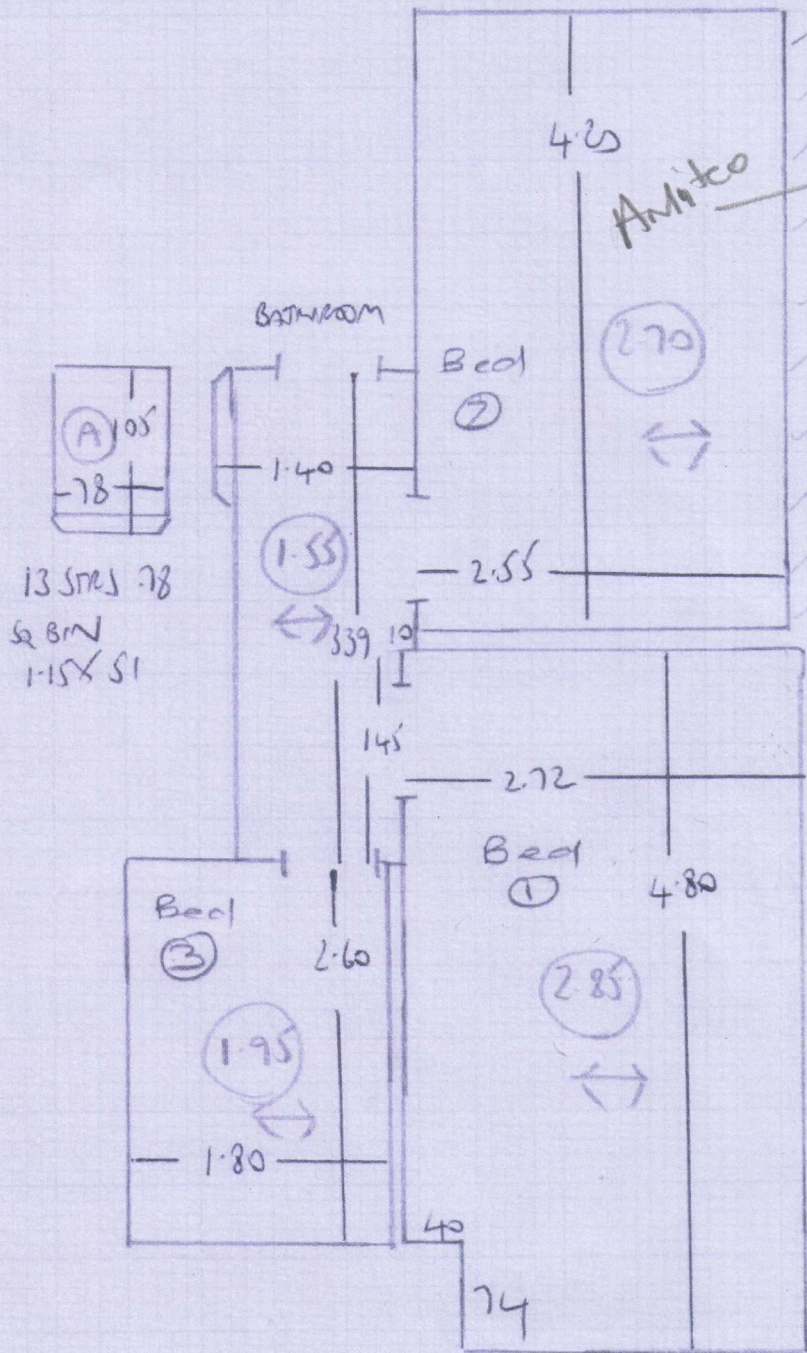

VAN GOGH
AGED REDWOOD

FIRST FLOOR

F24386
MESH LARNACET
17 WAWACH ROAD
W6 9NX

2 OF 3

3,757

NIPS
TO FIND
FLOOR

10.71m²
+ 10%
11.78m²

- Floor ✓
- Plaster ✓
- Adhesive ✓
- Screed ✓

13 STRS 78
sq BM
1.15 x 51

11