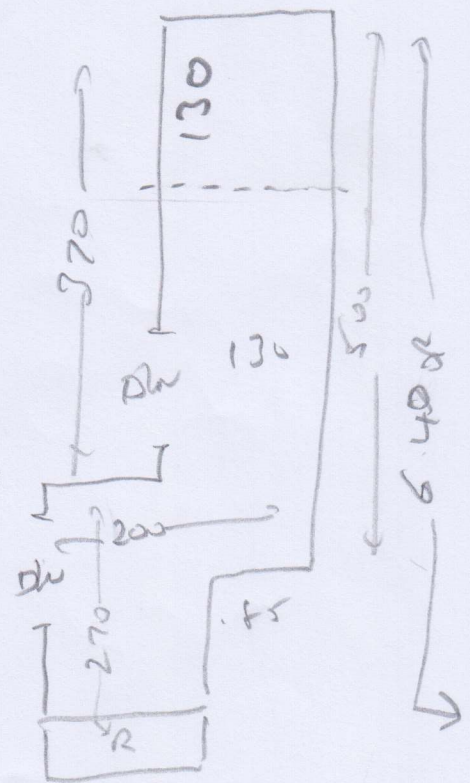

wood
 abs
 style
 no mlr

wood
 abs
 ext sk
 no mlr

wood
 no abs
 need sk

③ 0452085

(FINISH UNDER BOTTOM)
 NOSE

BOS 030

Loung