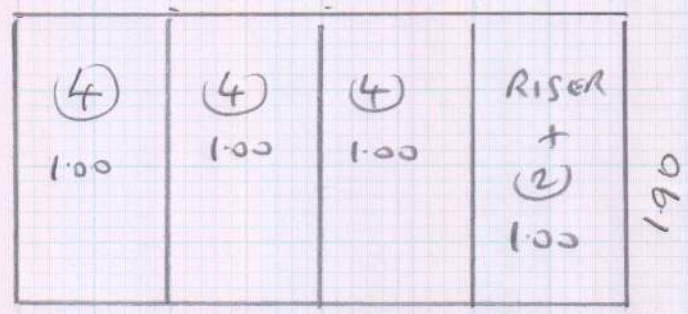

(PLAN)

4m

P26504

Job No: MS E ZUR
 Name: 16 Courtlands Ave
 Address: Kew
 TW9 4EP

Tel:
 She: Maledonia

1.90 x 4m

(Layout)

Riser 0.18 x 0.84

(14) 0.42 x 0.84

no uplift to do
 needs sledge

(1001)