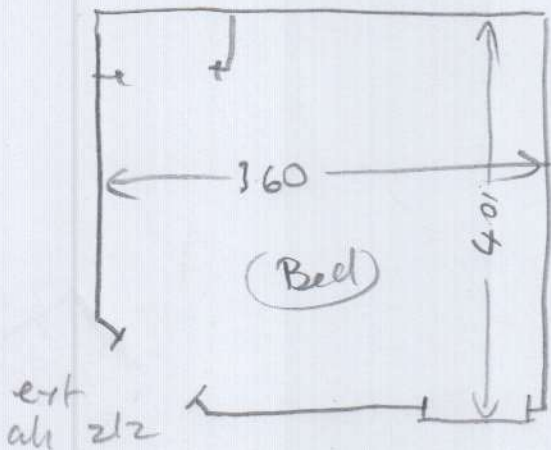

Layout

P26543

Mrs Lela Weaver
5 Cadbury House
Dromore Road
SWISSET

wood
u/b
ext slk
mlr (+ 1 1/2)

EXT CRT
BOU STANDARD
Beige

wood
u/b
ext slk
mlr (+ 1)