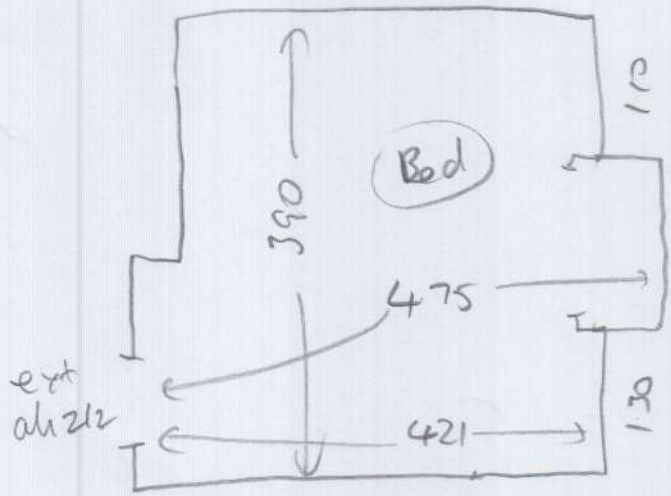

Layout

P26543

Mrs Lela Weaver
5 Cadbury House
Dromore Road
SWISSET

wood
u/b
ext slk
mlr (+ 1 1/2)

EXT CRT
BOU STANDARD
Beige

wood
u/b
ext slk
mlr (+ 1)