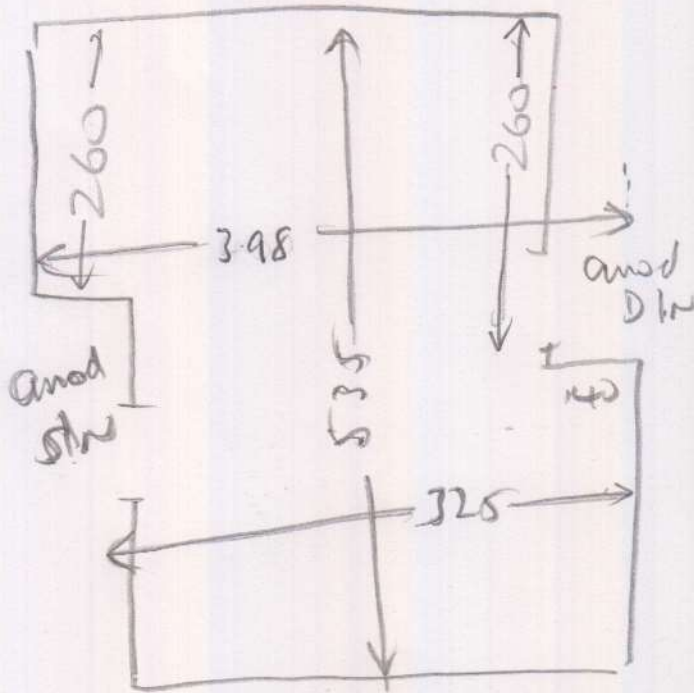

Layout

Rise

P26574
MRS H ROUSE
34 Ashlone Road
Potters
SW15 1LR

Wood
u/o
brd str
m/r (+2)