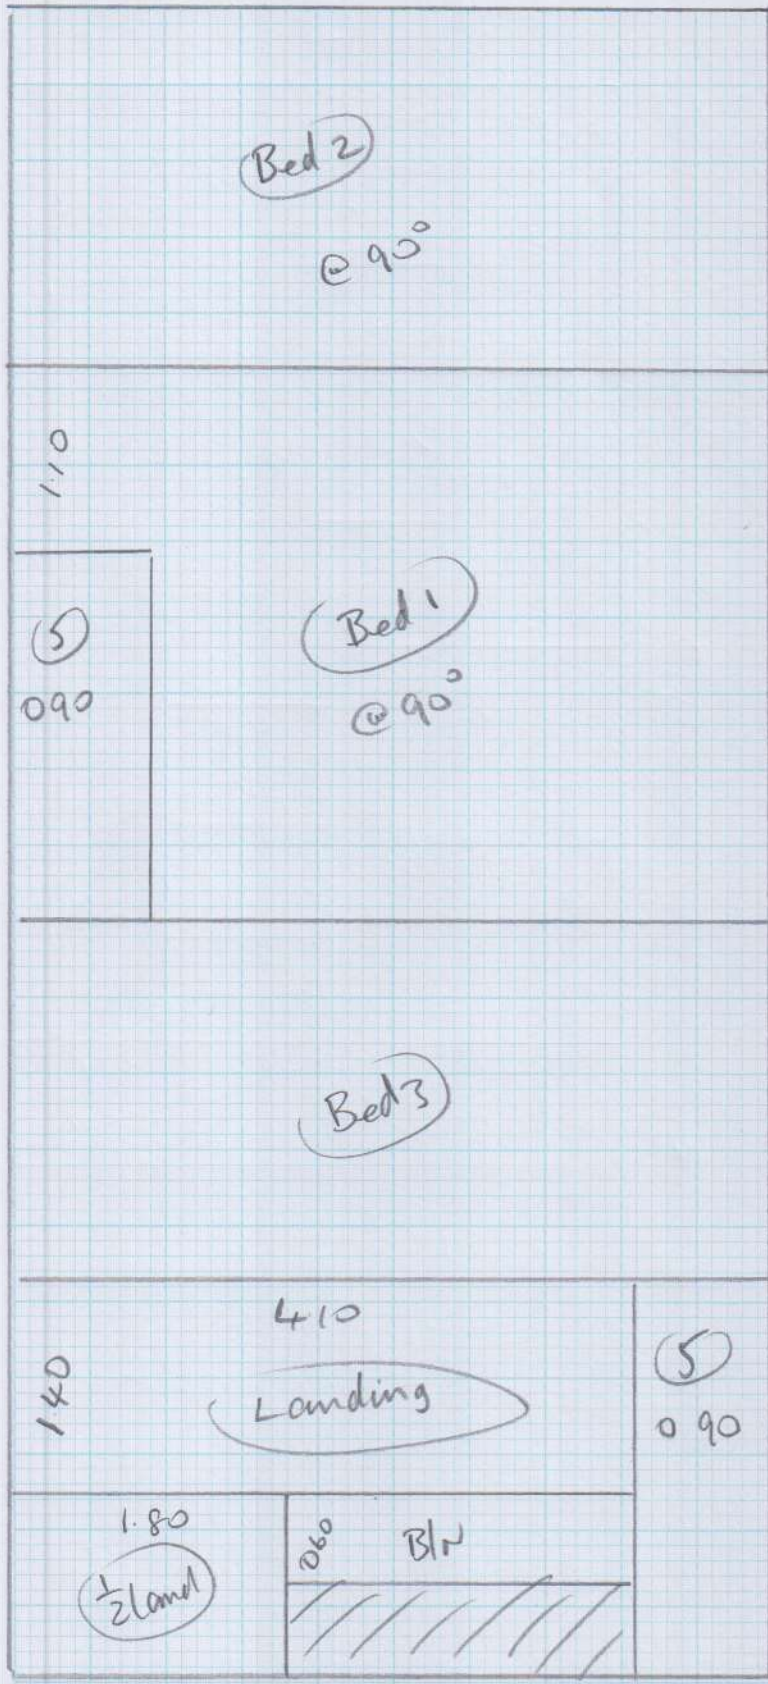

5m

P26598 mapcarta

MRS K. JEVNES  
 55 DRYBURGH ROAD  
 PUTNEY

SW15 1BN

Sheet of:

2.50 x 5  
 3.50 x 5  
 2.35 x 5  
 2.60 x 5

1 of 2

Jeynes

P26598

MRS K JEYNES  
55 DRYBURGH ROAD  
RATNEY  
SW15 1BN

wood  
no uld  
mlr (x1)  
ext slc

wood  
no uld  
no mlr (x1)  
needs slc

wood  
no uld  
needs slc  
mlr (x1)

- ⑤ 0.48 x 0.78
  - 1/2 land 1.10m x 1.65
  - ⑤ 0.47 x 0.78
  - B/N 0.47 x 1.08
- } wood  
no uld  
ext slc

20R2