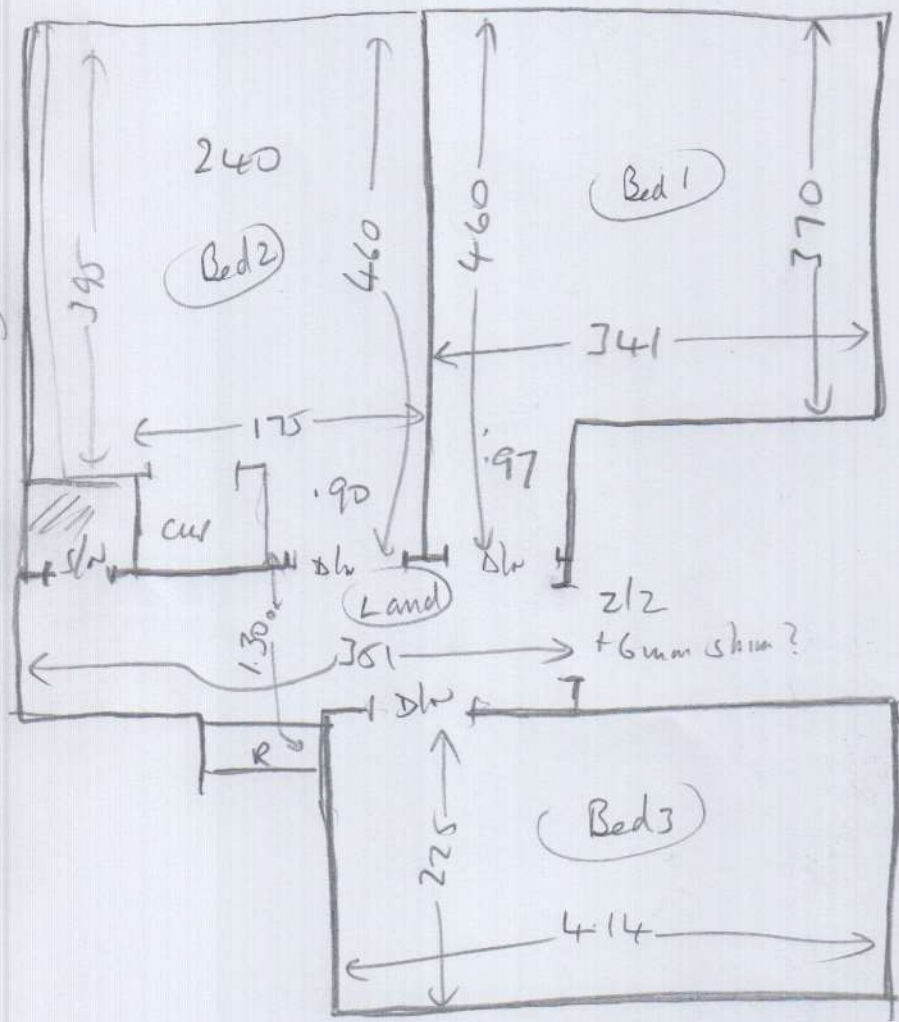

5m

P26598 mapcarta

MRS K. JEVNES  
 55 DRYBURGH ROAD  
 PUTNEY

SW15 1BN

Sheet of:

2.50 x 5  
 3.50 x 5  
 2.35 x 5  
 2.60 x 5

1 of 2

Jeynes

P26598

MRS K JEYNES  
55 DRYBURGH ROAD  
RATNEY  
SW15 1BN

wood  
no uld  
mlr (x1)  
ext slc

wood  
no uld  
no mlr (x1)  
needs slc

wood  
no uld  
needs slc  
mlr (x1)

- ⑤ 0.48 x 0.78
  - 1/2 land 1.10m x 1.65
  - ⑤ 0.47 x 0.78
  - B/N 0.47 x 1.08
- } wood  
no uld  
ext slc

20R2