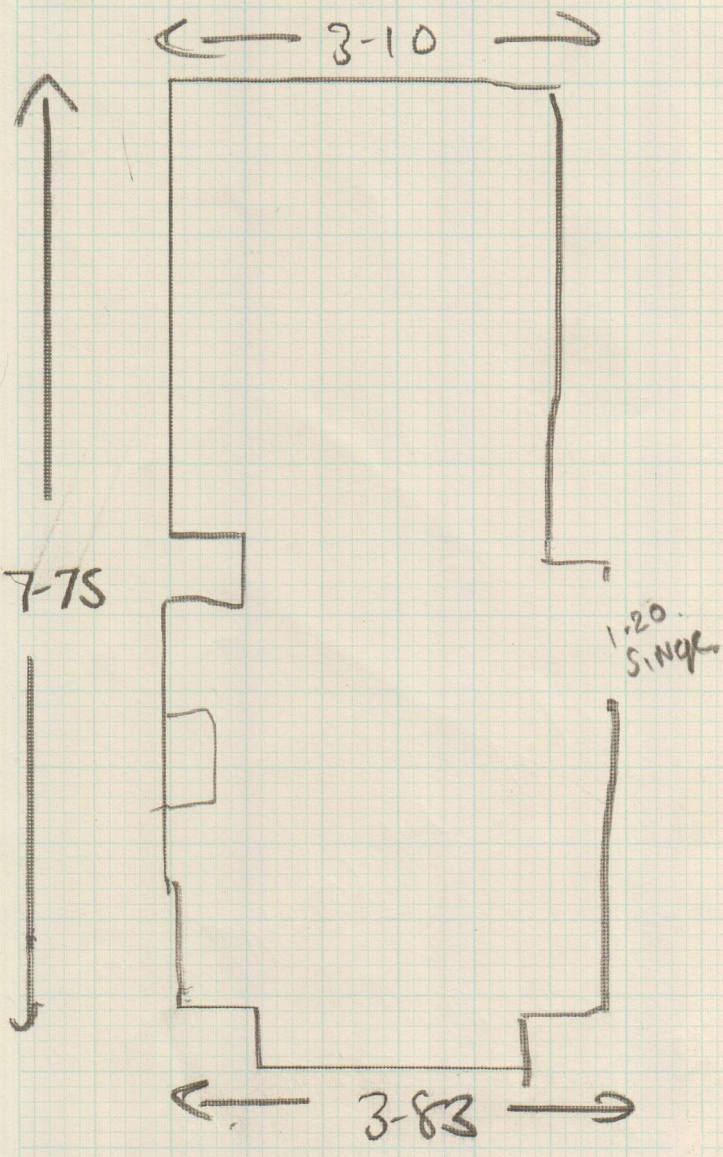

Job No: P26862
Name: MR. JIM WALTON
Address: 94 CLEVELAND CRO
LONDON. SW13 0AH
Tel: 07949-110910
Sheet: of:

OLD TENANT MOVING OUT

7.85 x 4

OLD DOWN
CUSTOMER TO UPST.
AS MOAT PROBLEM

1 x 1.20 AND SINGLE IN
DOORWAY