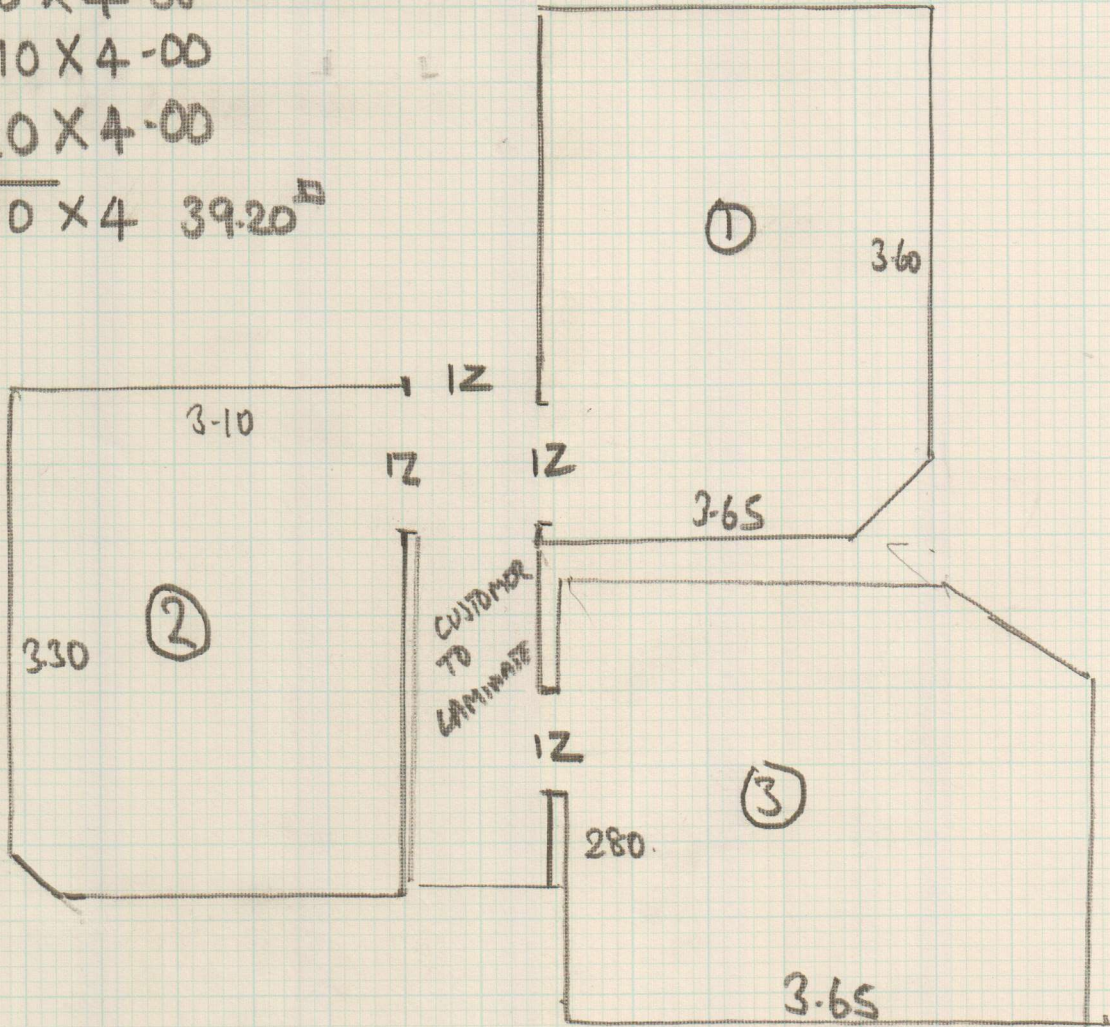

Job No: P26864  
 Name: LETS IN MANAGEMENT  
 Address: 14 HEATHFIELD SQUARE  
 LONDON SW183HZ  
 Tel: 020-8947-7022  
 Sheet: ..... of: .....

ALL OLD DOWN NOTATION IN BED 3.  
 REPLACE ALL UNDERLAY + NEW GRIPPER + BARS

4. 2 BARS ALI  
 NOT SURE OF HEIGHT RE SHIMS IF REQ.

1/ 3.70 x 4.00  
 2/ 2.90 x 4.00  
 3/ 3.20 x 4.00  

---

 9.80 x 4 39.20<sup>m</sup>

QUOTE 1. EASICARE HEARTLAND 40. ECH 4011 COOKLEY  
 QUOTE 2. STAINFREE TWIST