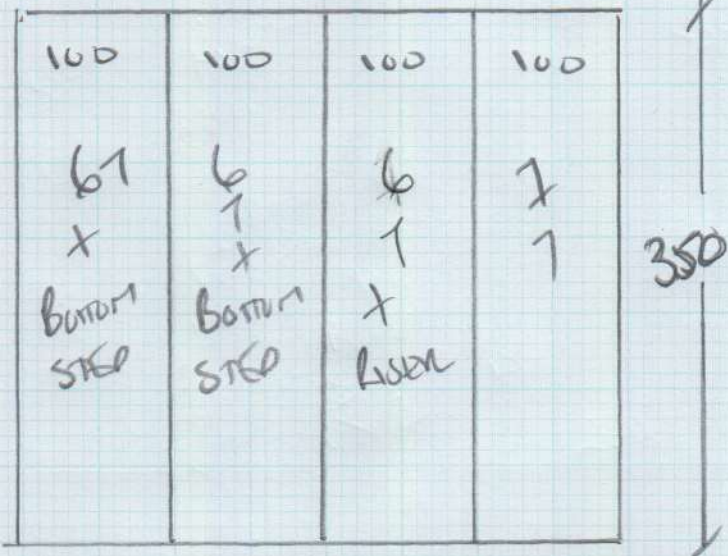

Job No: P26951
 Name: WIMBE
 Address: 5 Stamford Road
 SW18 2PJ
 Tel:
 Sheet: 1 of 3

VAWE BEBER 2
 COLOR VAL2-S154

550 x 500
 27.50m²

OR

Job No: P26957
 Name: WIMBLE
 Address: 5 HEATHFIELD ROAD
 SW18 2PJ
 Tel:
 Sheet: Lot 3

2 x firms of STAIRS ONLY

VAWE BENDER 2
 COLOR VAL2-ST54

350 x 400

14m²