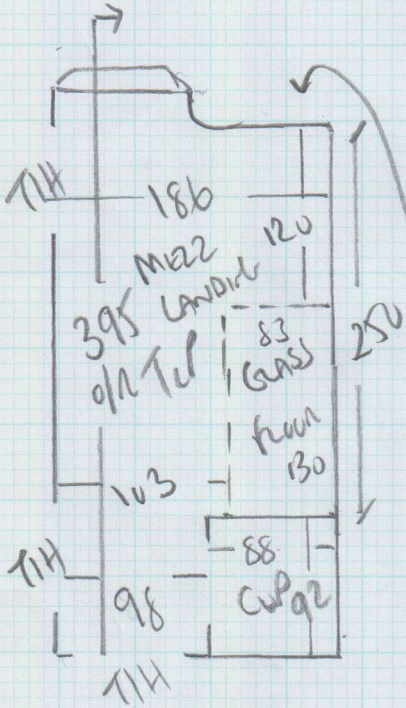

Job No: P27210
 Name: HATT
 Address: 12 BARONSMADE ROAD
 SW13 9RL
 Tel: _____
 Sheet: _____ of: _____

*
 Blade
 46 x 98
 81
 45 x 82

SHAPE ON SITE
 SEE PHOTO'S
 CAP ONLY?
 SW 65 x 110
 BR 246 x 93
 107
 46 x 83
 RISER
 20 x 79

60cm
 Runner
 TAPED

Job No: P2710
 Name: HATT
 Address: 12 BALONSMEAD (LOS)
 SW13 9RL
 Tel: _____
 Sheet: _____ of: _____

Time: 10:00
 500 x 200 2000m²
 Status of...
 ...

27
 45 x 97
 w¹ 75 x 107
 w² 80 x 135
 w/s/w 70 x 95
 For carpet/wood only
 as rider is limited.