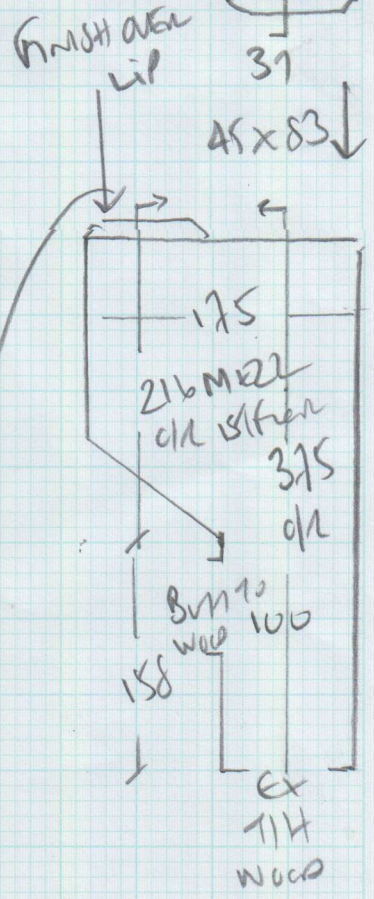

Job No: P27210
 Name: HATT
 Address: 12 BARONSMADE ROAD
 SW13 9RL
 Tel: _____
 Sheet: _____ of: _____

*
 Blade
 46 x 98
 81
 45 x 82

SHAPE ON SITE
 SEE PHOTO'S
 CAP ONLY?
 SW 65 x 110
 BR 246 x 93
 107
 46 x 83
 RISER
 20 x 79

60cm
 Runner
 TAPED

Job No: P2710
 Name: HATT
 Address: 12 BALONSMEAD (LOS)
 SW13 9RL
 Tel: _____
 Sheet: _____ of: _____

Time: 10:00
 500 x 200 2000m²
 Status of...
 ...

27
 45 x 97
 w¹ 75 x 107
 w² 80 x 135
 w/s/w 70 x 95
 For carpet/wood only
 as rider is limited.