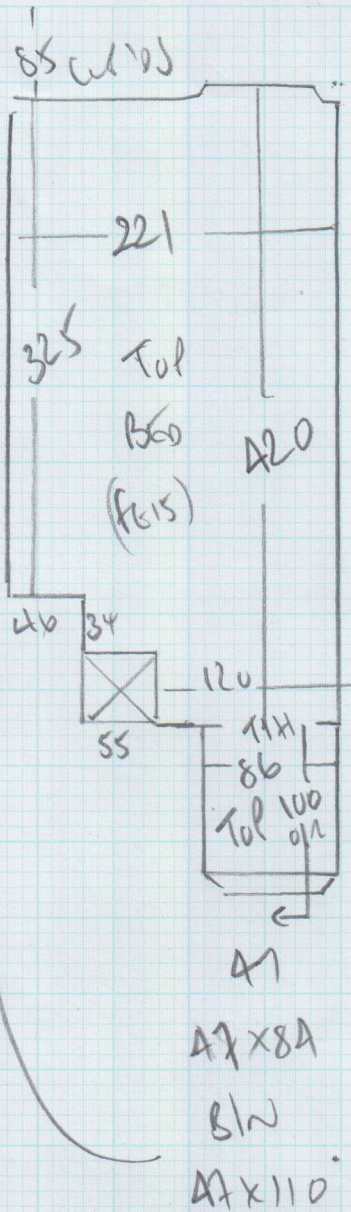

Job No: P27210
 Name: HATT
 Address: 12 BARONSMADE ROAD
 SW13 9RL
 Tel: _____
 Sheet: _____ of: _____

*
 Blade
 46 x 98
 81
 45 x 82

SHAPE ON SITE
 SEE PHOTO'S
 CAP ONLY?
 SW 65 x 110
 BR 246 x 93
 107
 46 x 83
 RISER
 20 x 79

60cm
 Runner
 TAPED

Job No: P2710
 Name: HATT
 Address: 12 BALONSMEAD (LOS)
 SW13 9RL
 Tel: _____
 Sheet: _____ of: _____

Time: 10:00
 500 x 200 2000m²
 Status of...
 ...

27
 45 x 97
 w¹ 75 x 107
 w² 80 x 135
 w/s/w 70 x 95
 For carpet/wood only
 as rider is limited.