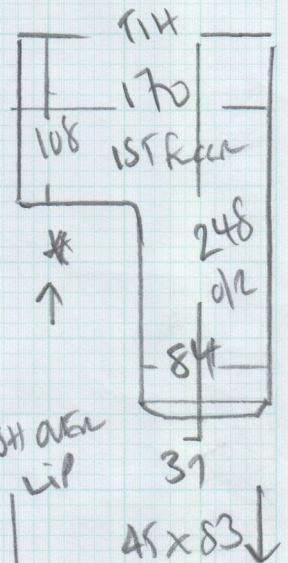

Job No: P27210
 Name: HATT
 Address: 12 BARONSMADE ROAD
 SW13 9RL
 Tel: _____
 Sheet: _____ of: _____

*
 Blade
 46 x 98
 81
 45 x 82

SHAPE ON SITE
 SEE PHOTO'S
 CAP ONLY?
 SW 65 x 110
 BR 246 x 93
 107
 46 x 83
 RISER
 20 x 79

60cm
 Runner
 TAPED

Job No: P2710
 Name: HATT
 Address: 12 BALONSMEAD (LOS)
 SW13 9RL
 Tel: _____
 Sheet: _____ of: _____

Time: 10:00
 500 x 200 2000m²
 Status of...
 ...

27
 45 x 97
 w¹ 75 x 107
 w² 80 x 135
 w/s/w 70 x 95
 For carpet/wood only
 as rider is limited.