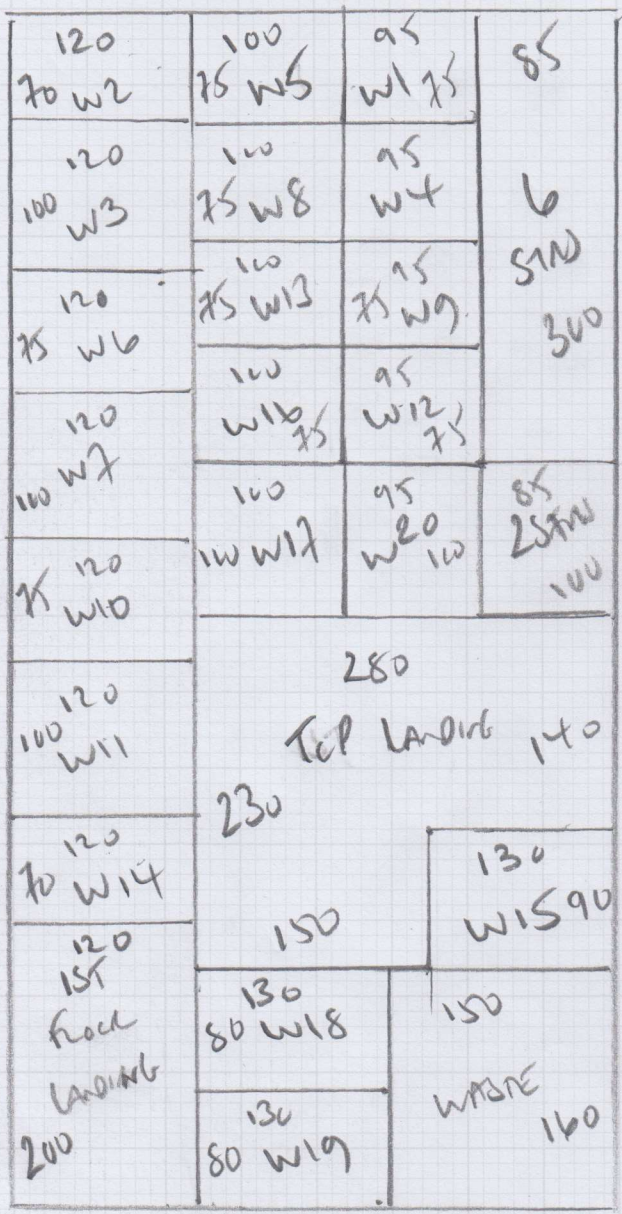

Job No: P27391
 Name: KM PARIS International
 Address: 7 SPADWATER CLOSE
 SW6 3LE
 Tel: _____
 Sheet: _____ of _____

790

GARA STRIKE

Plan 790 x 400

31.60m²

Job No: P27465
 Name: Kim Lam Interiors
 Address: 1 Steele Close
 Church Gate
 Tel: SW6 3LE
 Sheet: of:

- w1 60 x 82
- w2 60 x 110
- w3 90 x 112
- w4 60 x 75
- w5 57 x 85
- w6 61 x 112
- w7 90 x 112
- w8 61 x 75
- 27
- 48 x 73
- w9 58 x 80
- w10 60 x 112
- w11 90 x 112
- w12 65 x 76

Ulrik Malleoia Smith
 on Putnam + Steele
 SATURDAY 6AM