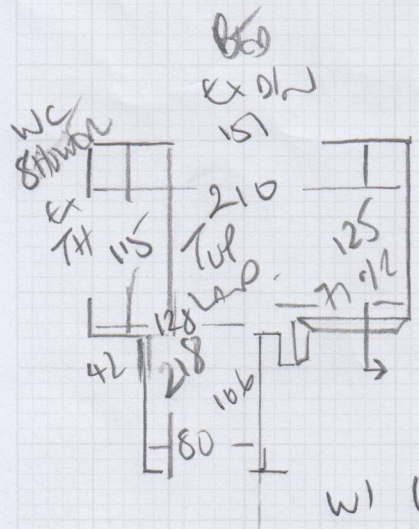

Job No: P27391
 Name: KM PARIS International
 Address: 7 SPADWATER CLOSE
 SW6 3LE
 Tel: _____
 Sheet: _____ of _____

790

GARA STRIKE

Plan 790 x 400

31.60m²

Job No: P27465
 Name: Kim Lam Interiors
 Address: 1 Steele Close
 Church Gate
 Tel: SW6 3LE
 Sheet: of:

- w1 60 x 82
- w2 60 x 110
- w3 90 x 112
- w4 60 x 75
- w5 57 x 85
- w6 61 x 112
- w7 90 x 112
- w8 61 x 75
- 27
- 48 x 73
- w9 58 x 80
- w10 60 x 112
- w11 90 x 112
- w12 65 x 76

Ulrik Malleoia Smith
 on Putnam + Steele
 SATURDAY 6AM