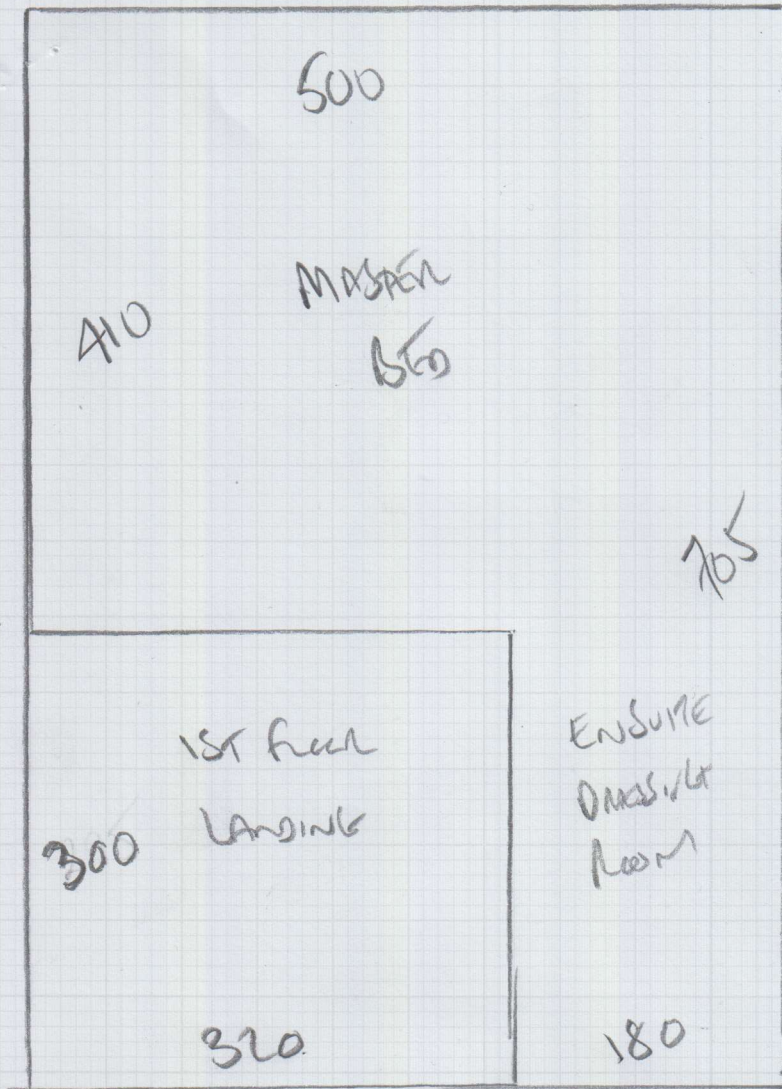

mrcarpets  
 Job No: P27472  
 Name: ROMILA  
 Address: 26 MENCHERAD  
 SW13 9LJ  
 Tel: \_\_\_\_\_  
 Sheet: \_\_\_\_\_ of \_\_\_\_\_

650 Silk Luxury  
 Carpet SLK-LV100  
 650 x 500  
 3250 m<sup>2</sup>  
 SAVE 310 m<sup>2</sup>

BASEMENT STAIR + 1ST FLOOR REAR DRESSING ROOM

in carpet

Job No: P27472

Name: ROMIZA

Address: 26 MEVUE ROAD  
SW13 9KJ

Tel: \_\_\_\_\_

Sheet: \_\_\_\_\_ of \_\_\_\_\_

Silk Luxury  
Carpet SK-L103

Windows

7-11 410 x 60

1685 x 2 SIDES = 34 MTS TAKE

3370 Lin → 34 MTS TAKE

Job No: P27472  
 Name: Romiza  
 Address: 26 MELVILLE LANE  
 SW13 9RJ  
 Tel:  
 Sheet: of:

- W1 65 x 90
- W2 75 x 105
- W3 70 x 70
- W4 65 x 85
- W5 78 x 105
- W6 65 x 73
- A1
- 46 x 73
- \*

500 x 400 TUBE

CONTINUED