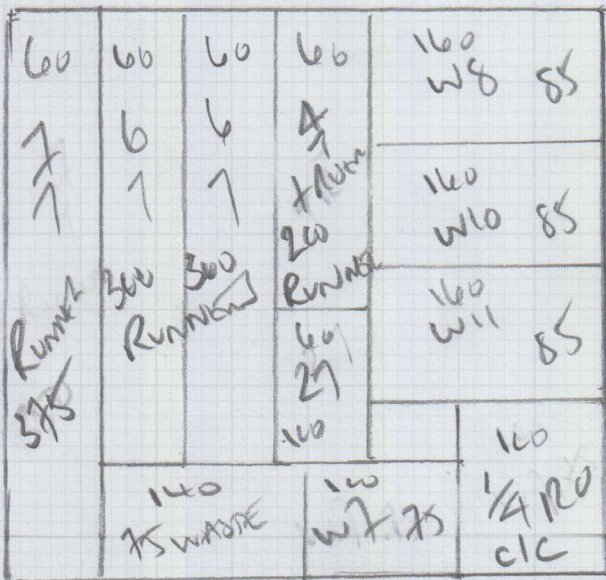

375

SMANACID
Color SMK 881

Plan 1 350 x 400

Plan 2 375 x 400

Left Bed 315 x 400

1040 x 400

Album²

C39 SATE Rom TAKE (KADIA H68467)

Runner 1 375 x 60

Runner 2 300 x 60

Runner 3 300 x 60

Runner 4 300 x 60

Windows

7-11 410 x 60

1685 x 2 SIDES = 34 MTS TAKE

3370 Lin → 34 MTS TAKE