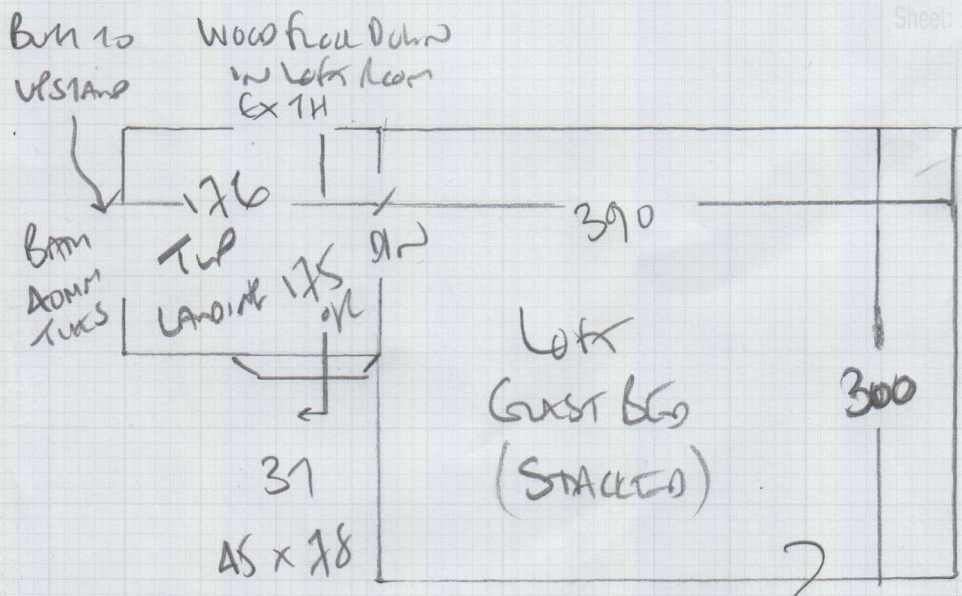

Left Bed 315 x 400

1040 x 400

Album<sup>2</sup>

C39 SATE Rom TAKE (KADIA H68467)

Runner 1 375 x 60

Runner 2 300 x 60

Runner 3 300 x 60

Runner 4 300 x 60

Windows

7-11 410 x 60

1685 x 2 SIDES = 34 MTS TAKE

3370 Lin → 34 MTS TAKE

Job No: P27472  
 Name: Romiza  
 Address: 26 MELVILLE LANE  
 SW13 9RJ  
 Tel:  
 Sheet: of:

- W1 65 x 90
- W2 75 x 105
- W3 70 x 70
- W4 65 x 85
- W5 78 x 105
- W6 65 x 73
- A1
- 46 x 73
- \*

To 1<sup>st</sup> floor landing

500 x 400 TUBE

CONTINUED