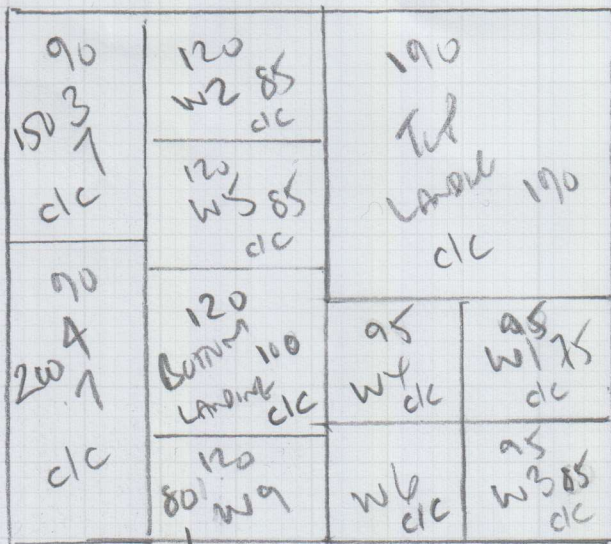

350

375

SMANACID
Color SMK 881

Plan 1 350 x 400

Plan 2 375 x 400

Left Bed 315 x 400

1040 x 400

Album²

C39 SATE Rom TAKE (KADIA H68467)

Runner 1 375 x 60

Runner 2 300 x 60

Runner 3 300 x 60

Runner 4 300 x 60

Windows

7-11 410 x 60

1685 x 2 SIDES = 34 MTS TAKE

3370 Lin → 34 MTS TAKE