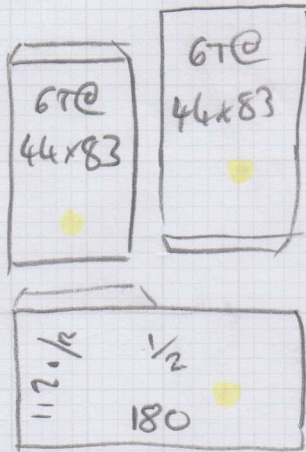

Top floor in same carpet as ex. stairs + Down riser

mrcarpets

Job No: P27523
Name: LAIS

Address: _____

Tel: _____

Sheet: _____ of: _____

1st floor As WOOD

Riser = 18x83

Riser = 18x83

1/2 LAND As WOOD