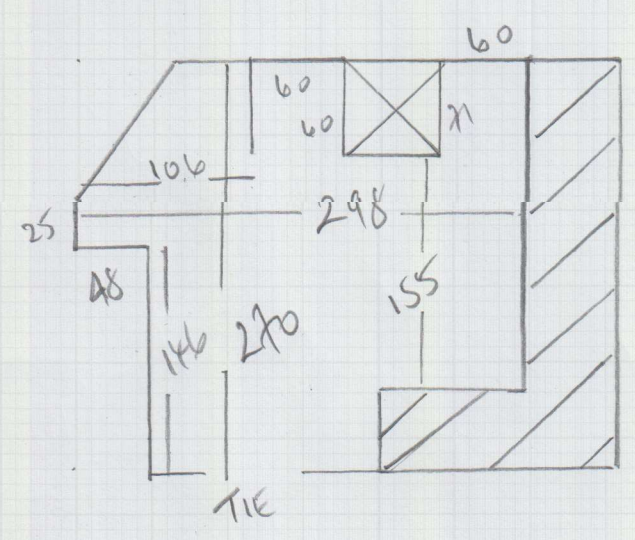

Job No: P27652
Name: BREVINS
Address: 90 KENILWORTH C1
Lower Richmond Road
Tel: SWIS IHA
Sheet: of:

DESIGNATED
Cover in Contour
300 x 300
9m²

PART WOOD FLOORBANDS
PART 15MM ENGINEERED WOOD FLOOR
KITCHEN UNITS ARE FITTED on top of ENGINEERED WOOD !!