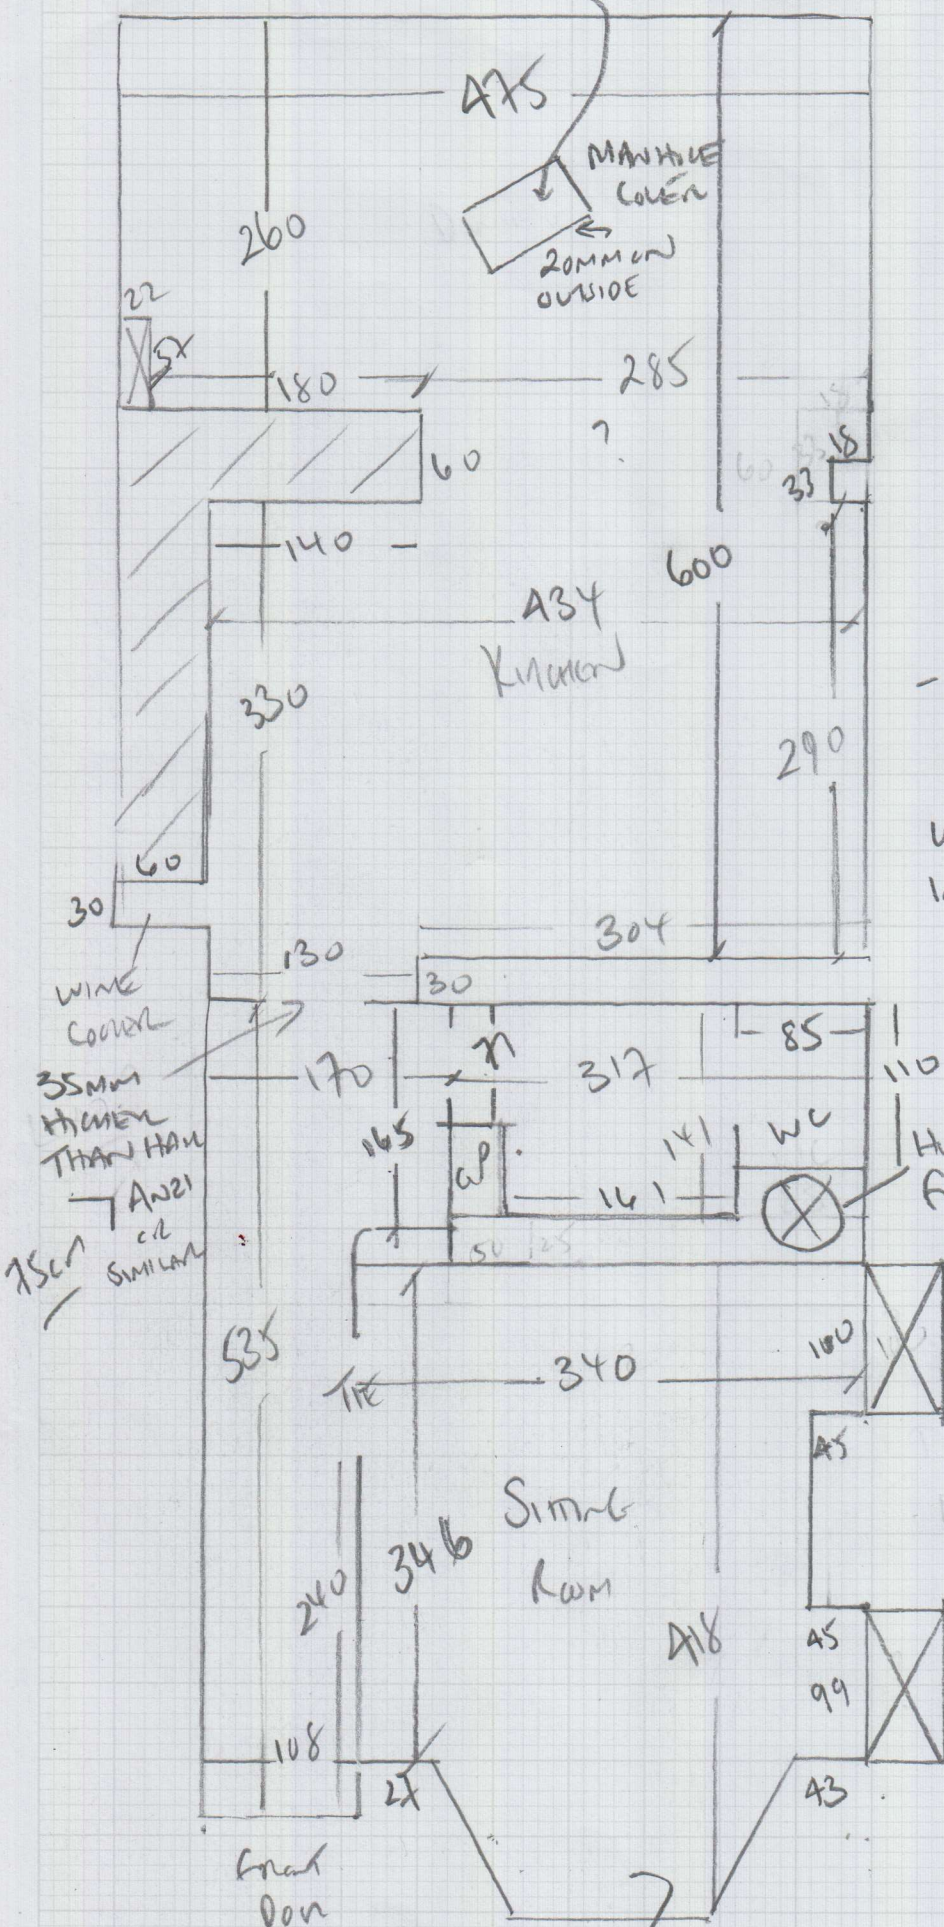

15MM DEEP INSIDE MANHOLE TRAY

mrcarpet  
 Job No: P27604  
 Name: JAMES  
 Address: 49 WOLSELEY AVENUE  
 SW19 8GG  
 Tel: \_\_\_\_\_  
 Sheet: \_\_\_\_\_ of: \_\_\_\_\_

Up floor kitchen  
 (window) to go down  
 - NOT INSTALLED YET  
 WHY? for SPEC AS TO  
 WHAT FINISH WE WILL BE  
 INSTALLING ON TOP OF?

VERSILAM Job?  
 NOTE  
 25mm CLEARANCE  
 ABOVE COOKER TO  
 WORK TOP.

6mm fir wood required  
 in sink room + hallway