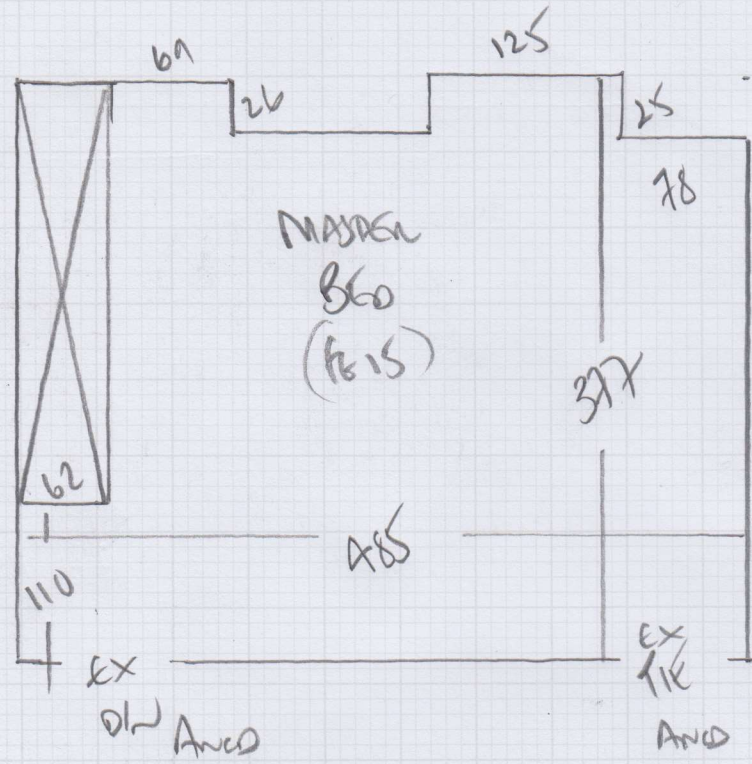

Job No: P27678  
Name: DAVEY  
Address: 66 Cambridge Drive  
SW5 1AH  
Tel: \_\_\_\_\_  
Sheet: \_\_\_\_\_ of: \_\_\_\_\_

390 x 600

1950m<sup>2</sup>

Uplift must live on PU foam + PARENTAL + STONE

P27678

2nd call of 4

Notes for Measure

Estimator: Colin

Mrs Vanessa Davey, 66 Clarendon Drive

Date of Measure: Tue, 16 May 17

At: 10:00-11:00am

Site Address:

66 Clarendon Drive

Customer Address: