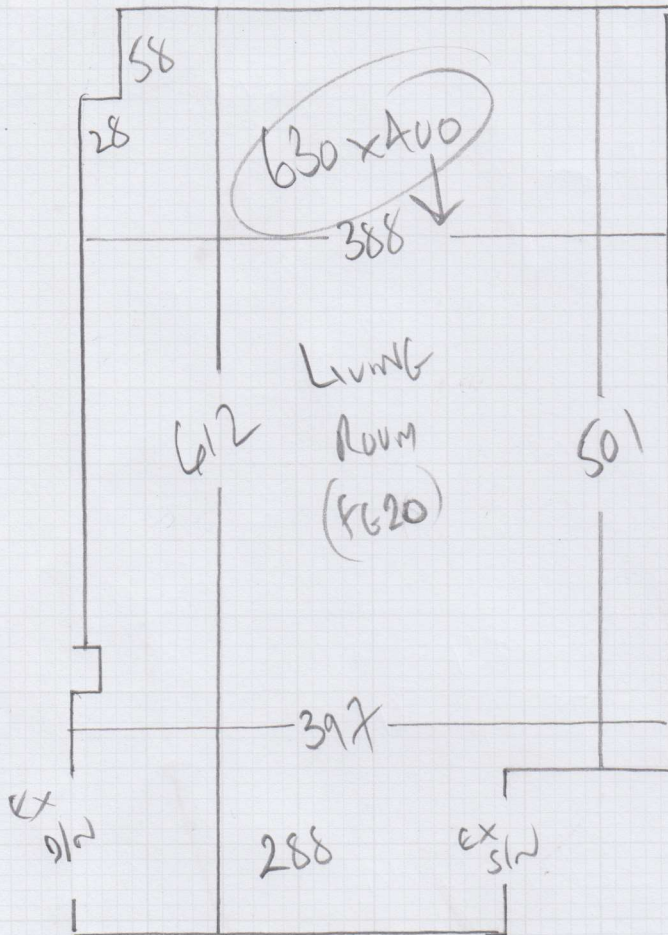

Job No: P27725

Name: WARREN + CO

Address: 11 THE CANNALS

CANNON DRIVE

Tel: SWIS 2BL

Sheet: of:

GALA BENCH
Colour CHAMPAGNE MIST

630 x 400

25.20m²

Warren & Co, 11 The Carltons

Date of Measure: Tue, 6 Jun 17

At: 10-11am KEYS

Site Address:

11 The Carltons
Carlton Drive

LONDON SW15 2BL

CONTACT: Anne Lynch

NOTE →
 SAME CARPET AS LIV ROOM IS
 IN INNER HALLWAY + ON RISERS
 EAST SIDE OF DOORMAT IN ENTRANCE
 LOBBY SEE BELOW

Instructions and Estimators comments

Quote appropriate underlay & options. Standard bars + options.

Parking Restrictions: (type) / £ None

Congestion Zone: No / Yes

Access: Easy / Hard / 2 men req'd / 1st floor?

Runners: Whipping / Binding (if binding, specify type)

Tape size: 1 1/2" / 2" / 3" / 5"

Style: Top taping / Side binding