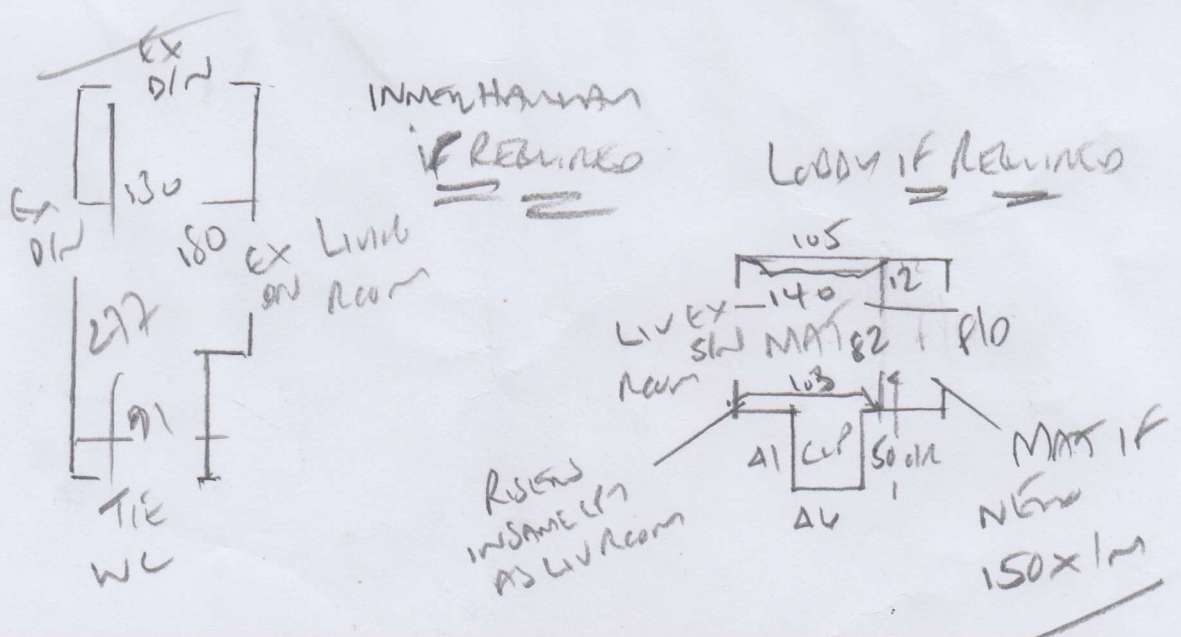

Warren & Co, 11 The Carltons

Date of Measure: Tue, 6 Jun 17

At: 10-11am KEYS

Site Address:

11 The Carltons
Carlton Drive

LONDON SW15 2BL

CONTACT: Anne Lynch

Mobile	Home	Office
		020-8780-1100

Customer Address:

139 Lower Richmond Road

LONDON SW15 1EZ

Email:
anne@warrenputney.co.uk

Areas to be done and Description of Measure

Sitting Room for carpet to select (possibly like-for-like - OBTAIN SAMPLE IF POSSIBLE)

NOTE →
SAME CARPET AS LIV ROOM IS
IN INNER HALLWAY + ON RISERS
EAST SIDE OF DOORMAT IN ENTRANCE
LOBBY SEE BELOW

Instructions and Estimators comments

Quote appropriate underlay & options. Standard bars + options.

QUOTE - GINA BARBER CHARITABLE TRUST AS REQUESTED
BY ANNE AT WARREN + CO

Must Read! KEYS @ WARRENS - 194 Upper Rich/139 Lower Rich TBC

Office Ref: P27725