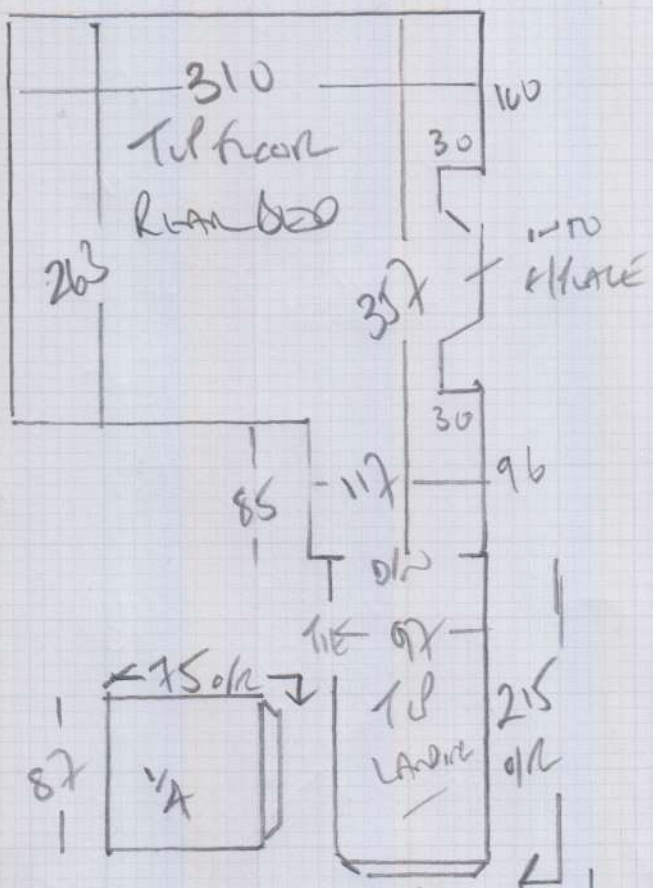

Job No: P27978
Name: RICHARDSON
Address: 27 FARLOW ROAD
SW15 1DT
Tel:
Sheet: 1 of 2

Tel Room 650
+ 2 LADINGS

Ruskon RIS
REKIT CHROME

SCO X A00
20m²

Job No: P27978

Name: RICHARDSON

Address:

Tel:

Sheet: 2 of 2

↑
STAIRS
EXISTING
CARPET

* STAIRS
EXISTING CARPET
ON STAIRS IS
RUSKIN R13 R614

Job No: P2778
Name: RICHARDSON
Address: 27 FARLOW ROAD
SW15 1DT
Tel:
Sheet: of

Office 2

TOP REAR BED - CARPET TO SEWER
325 x 400 13m²

Tel LANDING x 1/4 LANDING

ROSLING RUB.

LOCAL REAR CHIMNEY 225 x 400 = 9m²