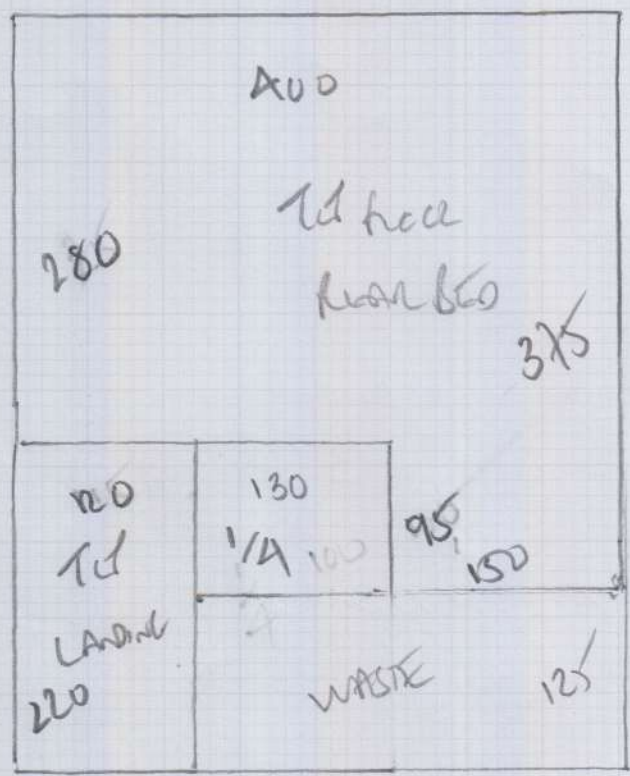

Job No: P27978
Name: RICHARDSON
Address: 27 FARLOW ROAD
SW15 1DT
Tel:
Sheet: 1 of 2

Tel Room 650
+ 2 LADINGS

Ruskon RIS
REKIT CHROME

SCO X A00
20m²

Job No: P27978

Name: RICHARDSON

Address:

Tel:

Sheet: 2 of 2

↑
STAIRS
EXISTING
CARPET

* STAIRS
EXISTING CARPET
ON STAIRS IS
RUSKIN R13 R614

Job No: P2778
Name: RICHARDSON
Address: 27 FARLOW ROAD
SW15 1DT
Tel:
Sheet: of

Office 2

TOP REAR BED - CARPET TO SEWER
325 x 400 13m²

Tel LANDING x 1/4 LANDING

ROSLING RUB.

LOCAL REAR CHIMNEY 225 x 400 = 9m²