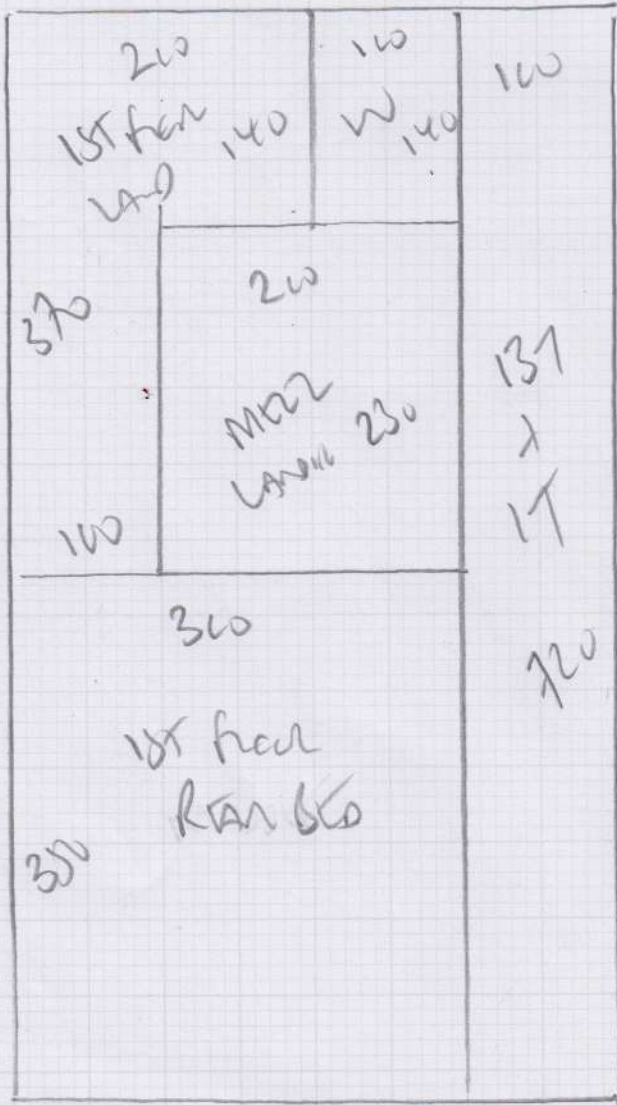

This House is 2 floors As intended
 Work NOT STARTED YET ON BUILDING!!

Left Room + STAIRS NOT BUILT YET
 + (NO LAND AVAILABLE - !!! WTF

Bar back frame!!

MAXIMUM BED 460 x 500M 23m²
 Left BED 850 x 500M 4250m²
 + STAIRS (NOT BUILT)
 Street MIDDLE BED 380 x 400 15.20
 Room 720 x 400 2880

10950m²

Construction
 Au 1st
 Kitchen 30m²
 Hall + Wc 9m²
 Bathroom } 1550m²
 Bath + lobby }
 Includes Kitchen
 Not built 11m²

6550m²
 x 10%
 75m² APPROX

mrcarpets
 Job No: P28021
 Name: SMADA
 Address: 37 FAIRHURD ST
 SWIS 102
 Tel:
 Sheet: of: