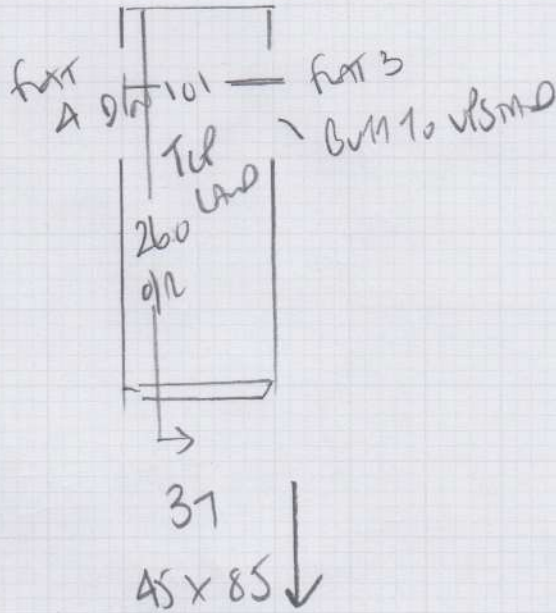

MADREN Bedroom  
for future REFERENCE

mrcarpets  
Job No: P28079  
Name: Fran  
Address: 251 DUNCAN ROAD  
SW19 8NY  
Tel:  
Sheet: of:

# Common Parts

mrcarpet  
 Job No: P28079  
 Name: GOW  
 Address: Common Parts  
 251 Queens Road  
 Tel: SW19 8N1  
 Sheet: of:

137  
 42 x 82

Wood floors

uplift loft line on old Rubber

BUNDLES TO DO UPLIFT?