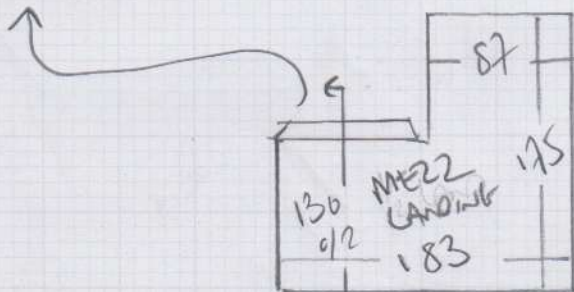

MADREN Bedroom  
for future REFERENCE

mrcarpets  
Job No: P28079  
Name: Fran  
Address: 251 DUNCAN ROAD  
SW19 8NY  
Tel:  
Sheet: of:

# Common Parts

mrcarpet  
 Job No: P28079  
 Name: GOW  
 Address: Common Parts  
 251 Queens Road  
 Tel: SW19 8N1  
 Sheet: of:

137  
 42 x 82

Wood floors

uplift loft line on old Rubber

BUNDLES TO DO UPLIFT?