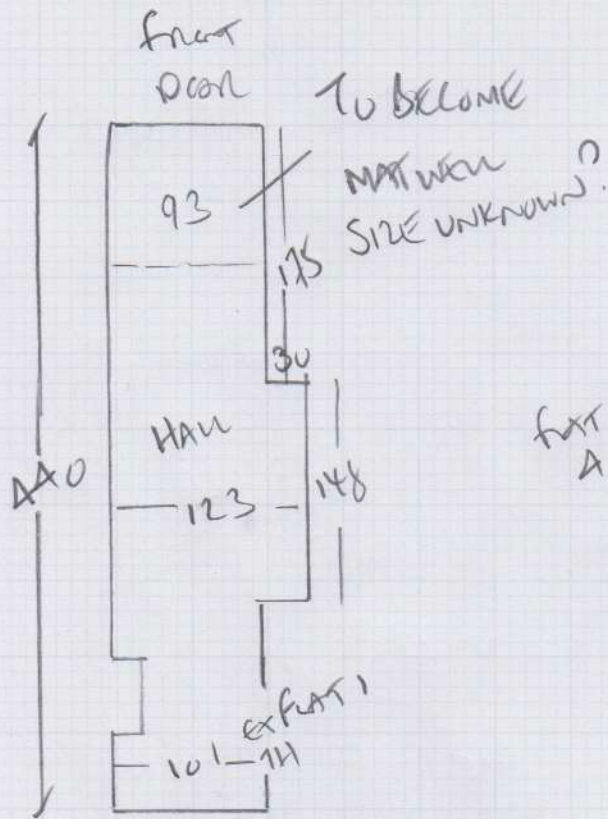

MADREN Bedroom  
for future REFERENCE

mrcarpets  
Job No: P28079  
Name: Fran  
Address: 251 DUNCAN ROAD  
SW19 8NY  
Tel:  
Sheet: of:

# Common Parts

mrcarpet  
 Job No: P28079  
 Name: GOW  
 Address: Common Parts  
 251 Queens Road  
 Tel: SW19 8N1  
 Sheet: of:

137  
 42 x 82

Wood floors

uplift loft line on old Rubber

BUNDLES TO DO UPLIFT?