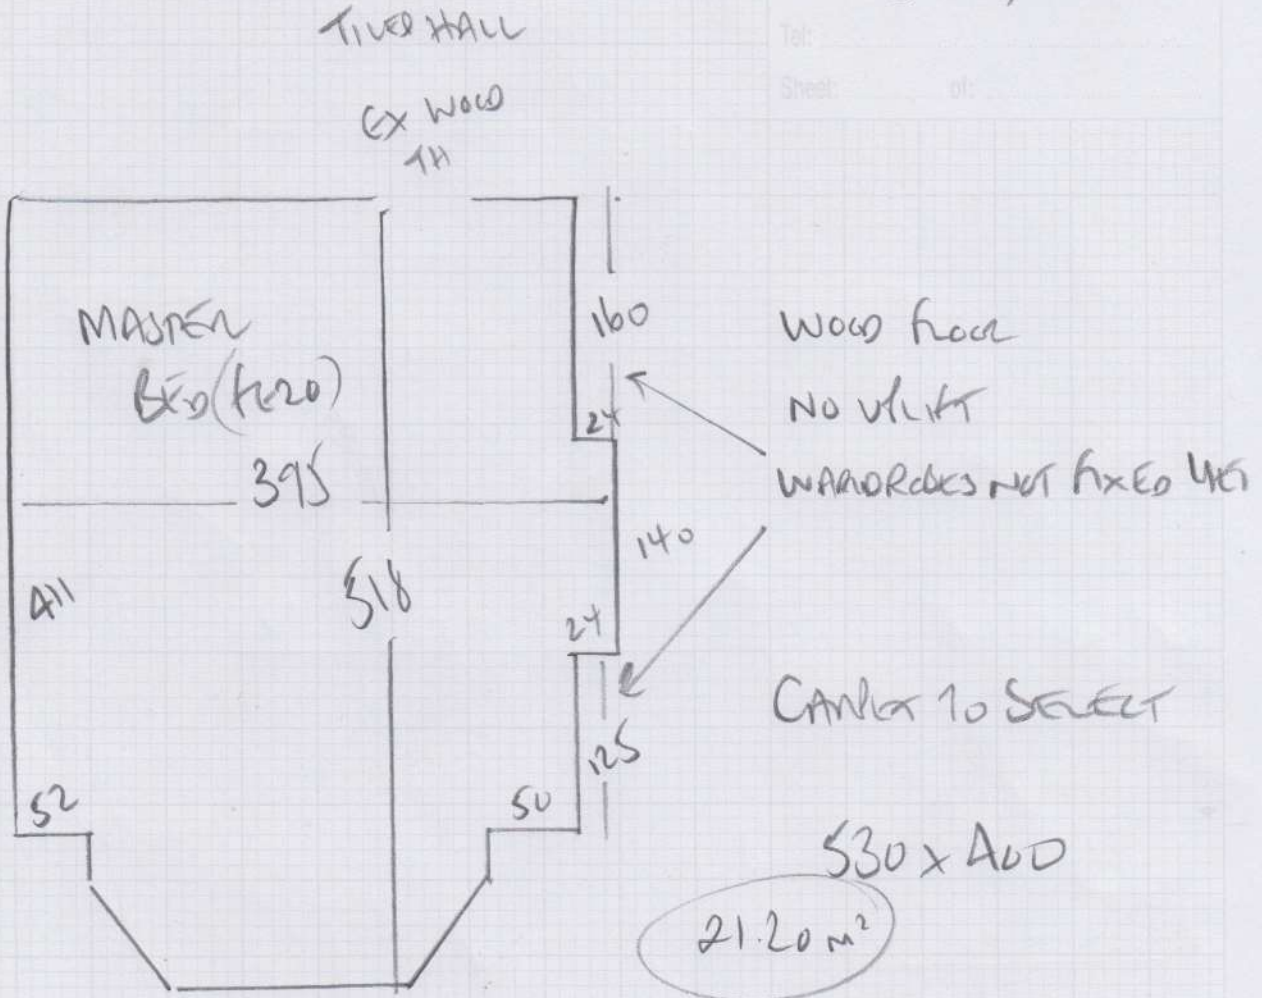

MADREN Bedroom  
for future REFERENCE

mrcarpets  
Job No: P28079  
Name: Fran  
Address: 251 DUNCAN ROAD  
SW19 8NY  
Tel:  
Sheet: of:

# Common Parts

mrcarpet  
 Job No: P28079  
 Name: GOW  
 Address: Common Parts  
 251 Queens Road  
 Tel: SW19 8N1  
 Sheet: of:

137  
 42 x 82

Wood floors

uplift loft line on old Rubber

BUNDLES TO DO UPLIFT?