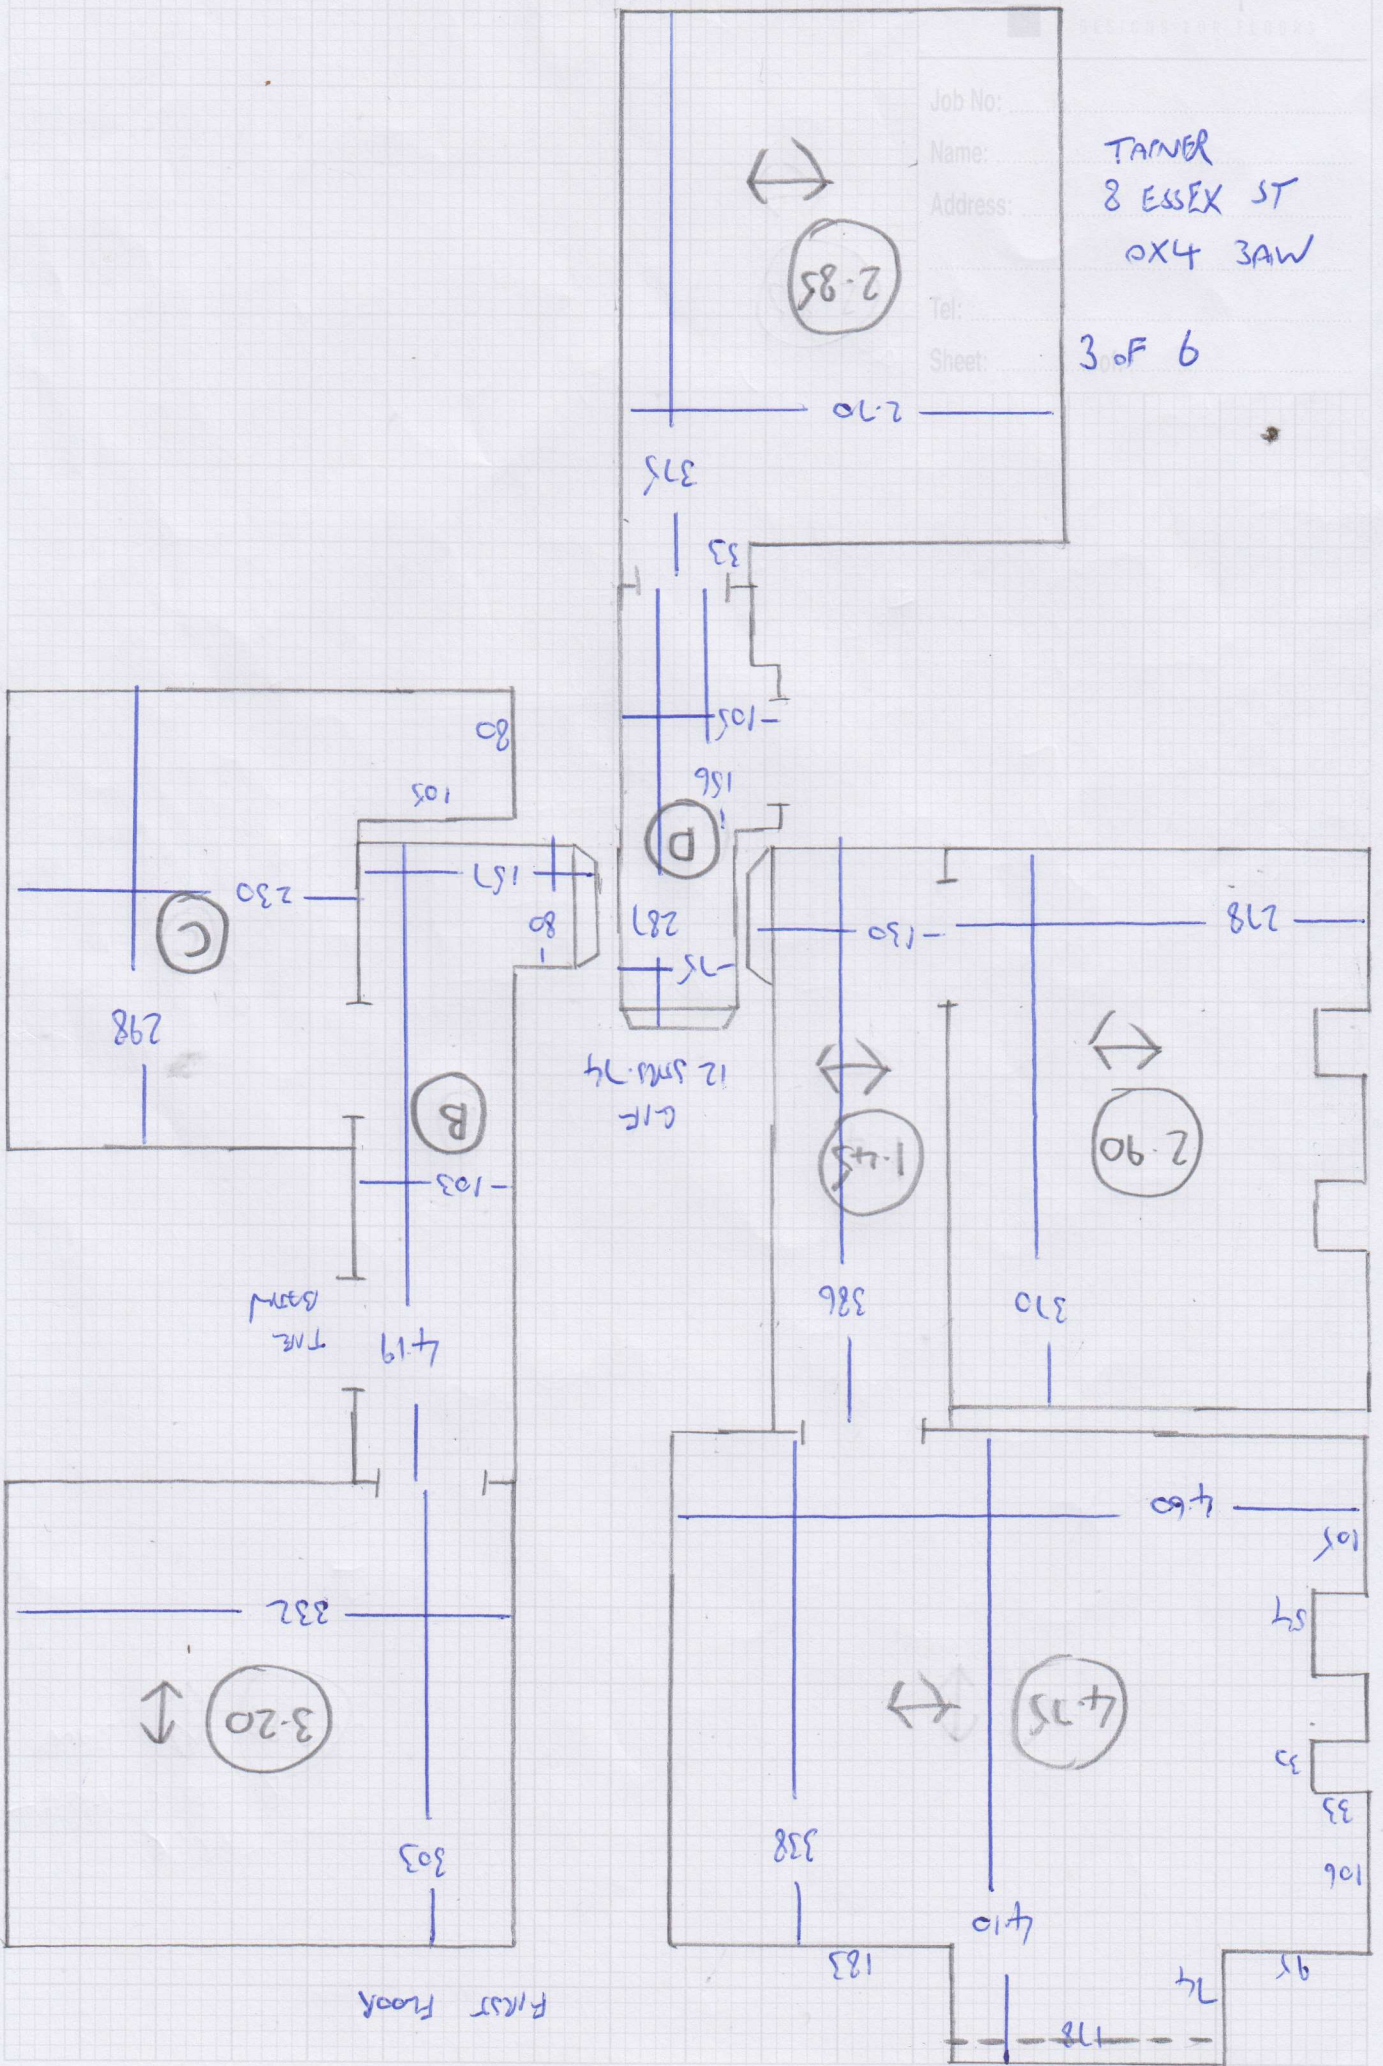

MR TARNER
 8 ESSEX STREET
 OXFORD
 OX4 3AW

Job No:
 Name: TARNER
 Address: 8 ESSEX STREET
 OXFORD OX4 3AW
 Tel:
 Sheet: 1 of 6

Top Floor two rooms
 }
 5.50M
 5.40M
 x 4.00M
 MERSEY
 LIGHTER COLOUR

FIVE FIRST FLOOR BEDROOMS, THREE GROUND FLOOR ROOMS,
 HALL, STAIRS & LAVIN GS

11.00M
 4.75M
 4.50M
 4.30M
 3.85M
 3.20M
 2.90M
 2.85M
 1.45M
 }
 x 4.00M
 MERSEY
 DARKER COLOUR

150M² COMB-FELS
 PAPER

EXISTING CARPET (TAKE SOME)

9 x DIN
 3 x T/B
 2 x SIN
 } SATIN ALUMINIUM

TAKE UP & DISPOSE

* ACCESS VIA DECORATOR
 FURNITURE.

Top Floor

2 of 6

Sheet:

Tel:

OXFORD OX4 3AW

Address:

8 ESSEX ST

Tel:

Sheet:

3 of 6

Job No: _____
Name: **TARNER**
Address: **8 ESSEX ST**
OXFORD OX4 3AW
Tel: _____
Sheet: **6 of 6**