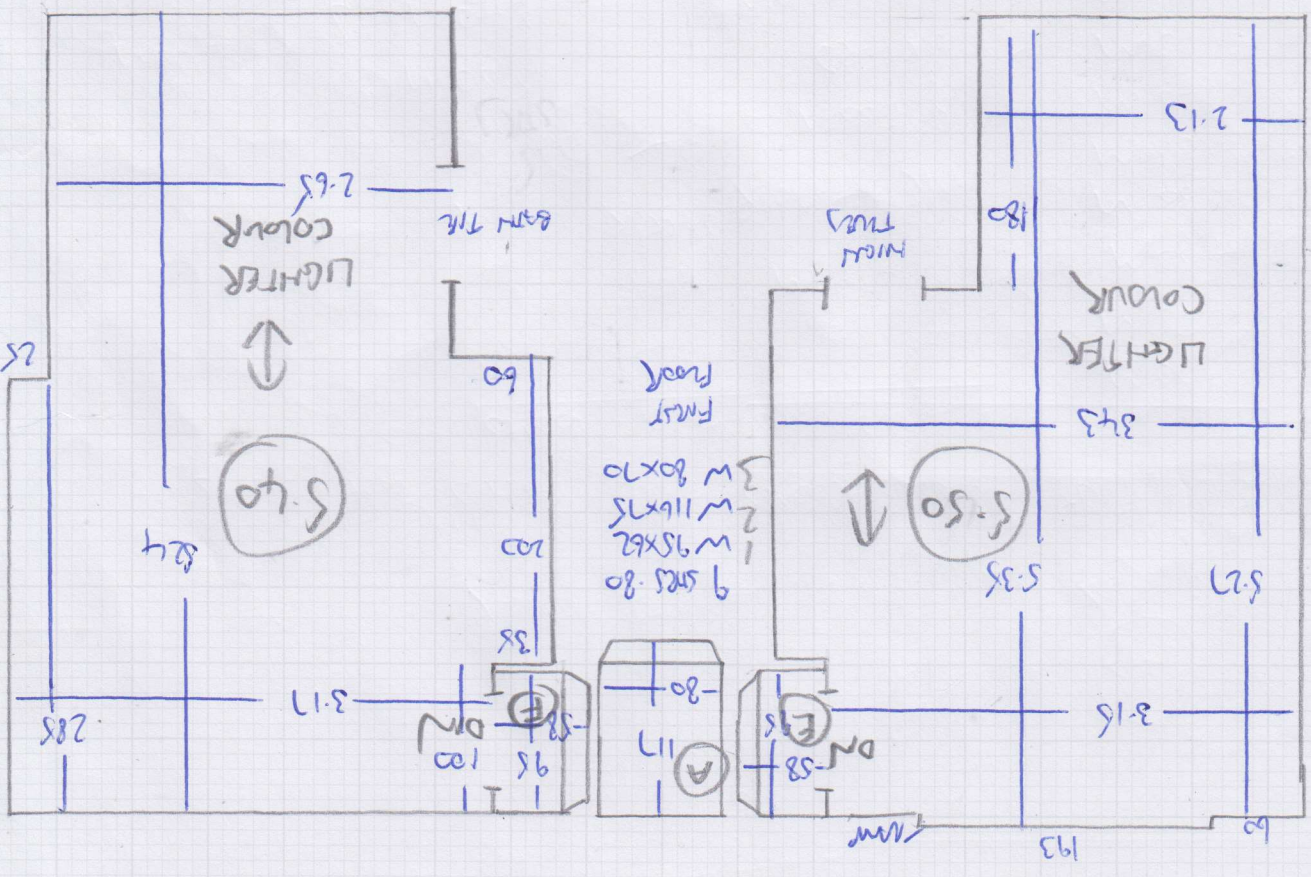

MR TARNER
 8 ESSEX STREET
 OXFORD
 OX4 3AW

Job No:
 Name: TARNER
 Address: 8 ESSEX STREET
 OXFORD OX4 3AW
 Tel:
 Sheet: 1 of 6

Top Floor two rooms
 }
 5.50M
 5.40M
 x 4.00M
 MERSEY
 LIGHTER COLOUR

FIVE FIRST FLOOR BEDROOMS, THREE GROUND FLOOR ROOMS,
 HALL, STAIRS & LAVIN GS

11.00M
 4.75M
 4.50M
 4.30M
 3.85M
 3.20M
 2.90M
 2.85M
 1.45M
 }
 x 4.00M
 MERSEY
 DARKER COLOUR

150M² COMB-FELS
 PAPER

EXISTING CARPET (TAKE SOME)

9 x DIN
 3 x T/B
 2 x SIN
 } SATIN ALUMINIUM

TAKE UP & DISPOSE

* ACCESS VIA DECORATOR
 FURNITURE.

Top Floor

2 of 6

Sheet:

Tel:

OXFORD OX4 3AW

Address:

8 ESSEX ST

Tel:

Sheet:

3 of 6

Job No: _____
Name: **TARNER**
Address: **8 ESSEX ST**
OXFORD OX4 3AW
Tel: _____
Sheet: **6 of 6**